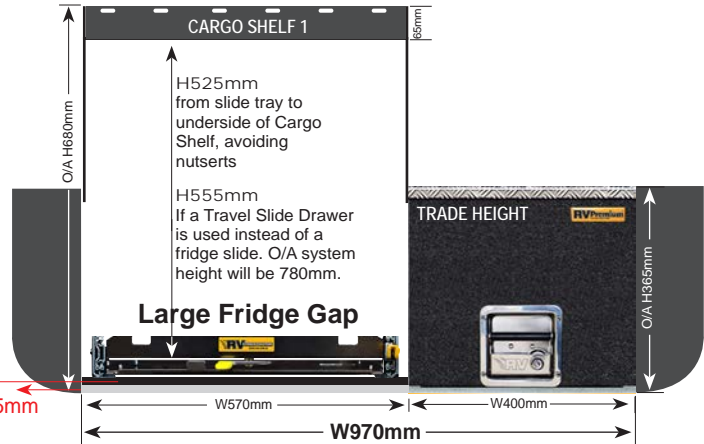

EASY ACCESS COMBO 1 (EAC-1)

PRODUCT SPECS

EAC-1 UTES - W970mm & W1020mm

These Easy Access Combo 1 systems (EAC-1) are based on a Trade Height system.

970mm Wide Systems