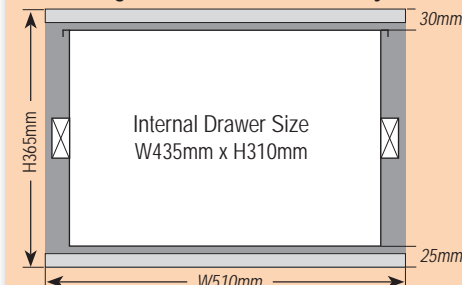

Trade Height Drawer: W510 / W1020 System