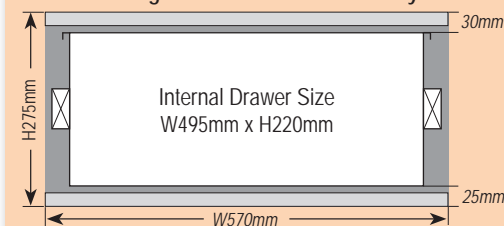

Trade Height Drawer: W570 / W1140 System

EASY ACCESS COMBO 1 (EAC-1)

PRODUCT SPECS

EAC-1 WAGONS W900mm & W970mm

These Easy Access Combo 1 systems (EAC-1) are based on a Standard Height system. Widths available: 900mm, 970mm or 1020mm. NOTE: 1140mm not available in wagons.