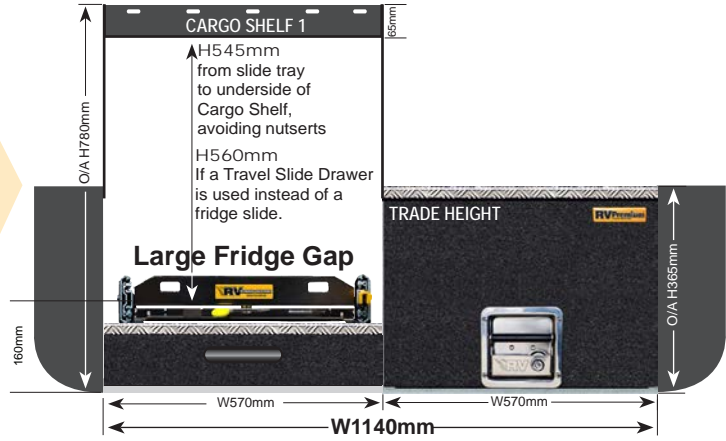

EASY ACCESS COMBO 1 (EAC-1)

PRODUCT SPECS

EAC-1 UTES - W1140mm

This Easy Access Combo 1 system (EAC-1) is based on a Trade Height system. No small gap option available for 1140mm wide system.

RIGHT:
This Trade Height W1140mm EAC-1 system is suitable for:

- VW Amarok
- Dodge Ram
- Ford Next Gen Ranger (No Tub Liner or Roller Shutter)
- Mercedes X-Class

1140mm Wide System