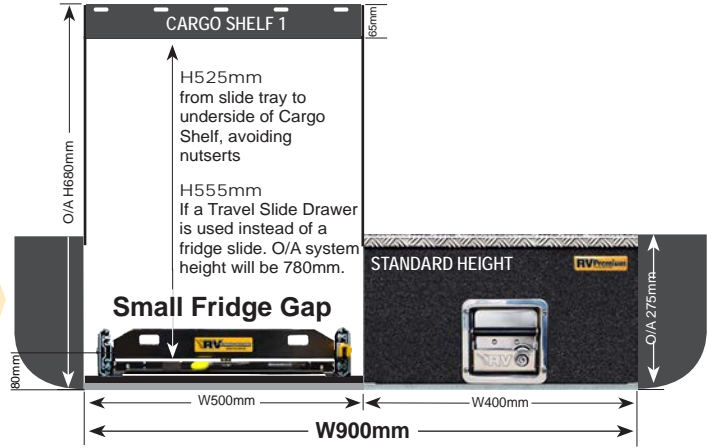

EASY ACCESS COMBO 1 (EAC-1)

PRODUCT SPECS

EAC-1 WAGONS W900mm & W970mm

These Easy Access Combo 1 systems (EAC-1) are based on a Standard Height system. Widths available: 900mm, 970mm or 1020mm. NOTE: 1140mm not available in wagons.

900mm Wide Systems