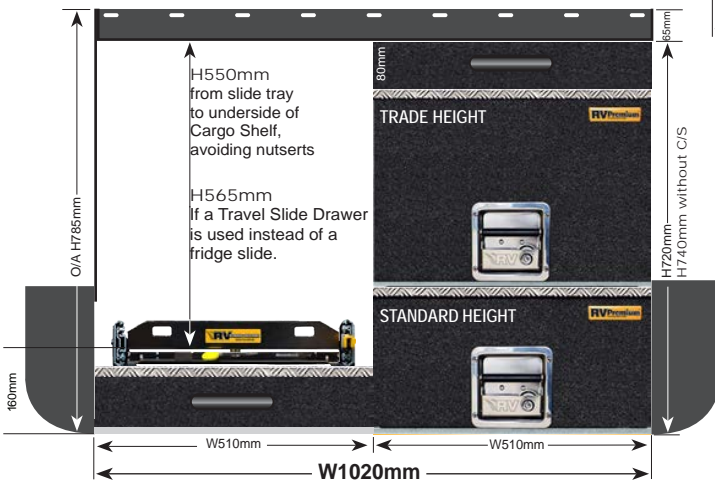

EASY ACCESS COMBO 2 (EAC-2)

PRODUCT SPECS

EAC-2 WAGONS

These Easy Access Combo 2 systems (EAC-2) are based on a Standard Height bottom drawer with Trade Height top drawer OR optional Trade Height Bottom Drawer (+$110).

RIGHT:
These Standard Height W970mm EAC-2 systems are suitable for:
Landcruiser 76 Series
Prado 95
Prado 120
Prado 150
Kluger
Territory
Colorado 7
MU-X
Pathfinder

THIS CONFIGURATION IS ALSO AVAILABLE FOR UTILITIES.

LEFT:
These Standard Height W1020mm EAC-2 systems are suitable for:
Landcruiser 80 Series
Landcruiser 100 Series
Landcruiser 200 Series
Landcruiser 300 Series
GQ / GU Patrol
Y62 Patrol
D-Max
THIS CONFIGURATION IS ALSO AVAILABLE FOR ALL UTILITIES.