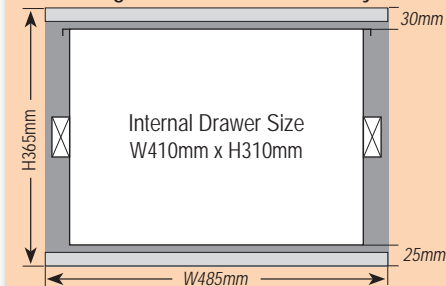

Trade Height Drawer: W485 / W970 System