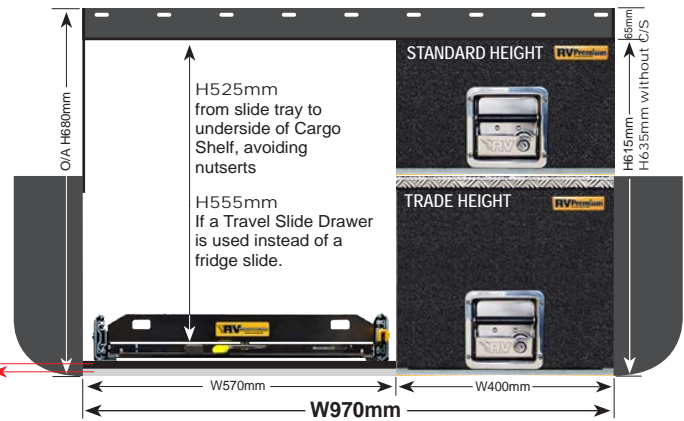

EASY ACCESS COMBO 2 (EAC-2)

PRODUCT SPECS

EAC-2 UTES

These Easy Access Combo 2 systems (EAC-2) are based on a Trade Height bottom drawer and Standard Height top drawer OR optional Trade Height Top Drawer (+$110).

RIGHT:
These W970mm EAC-2 systems have a Trade Height bottom drawer and Standard Height top drawer. Suitable for:
Mitsubishi MK / ML Triton
Isuzu D-Max Dual Cab
GreatWall V-Series Dual Cab

45mmH base
20mm ← 25mm ←