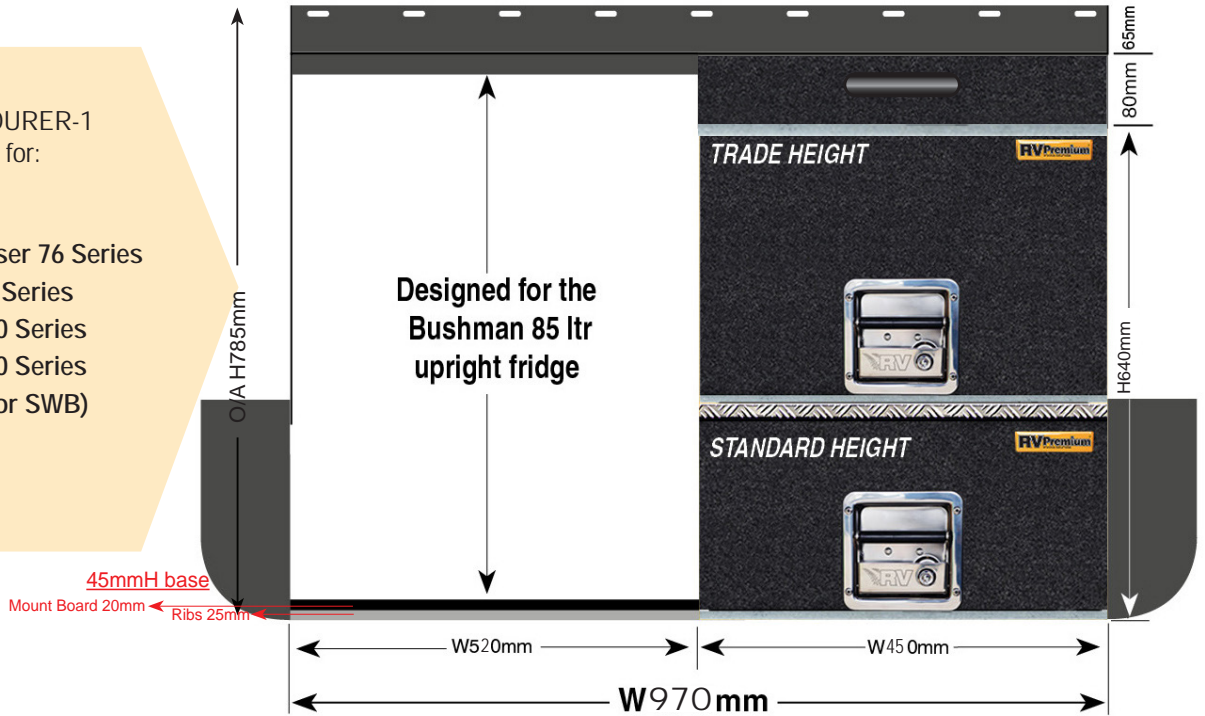

TOURER 1 COMBO (TOURER-1)

PRODUCT SPECS

TOURER-1 FOR LISTED WAGONS ONLY

The Tourer 1 system (TOURER-1) is based on a Standard Height bottom drawer, Trade Height middle drawer, 85Ltr Bushman Upright Fridge and Double Cargo Shelf. ALSO INCLUDES EXTENSION TABLE AND DRAWER LID FOR BOTTOM DRAWER

RIGHT:
This W970mm TOURER-1 system is suitable for:

- Toyota Landcruiser 76 Series
- Toyota Prado 95 Series
- Toyota Prado 120 Series
- Toyota Prado 150 Series (Except ZR 3 Door SWB)