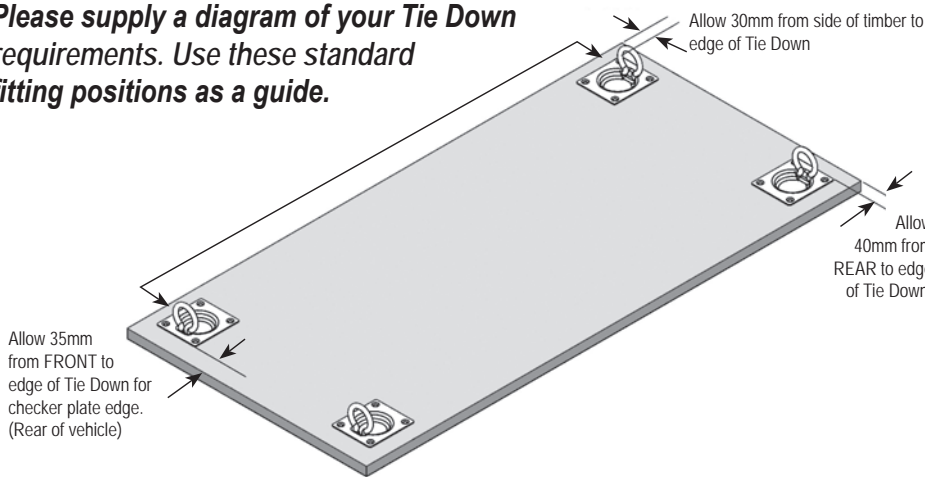

TIE DOWN POINTS – STANDARD POSITIONS

Please supply a diagram of your Tie Down requirements. Use these standard fitting positions as a guide.