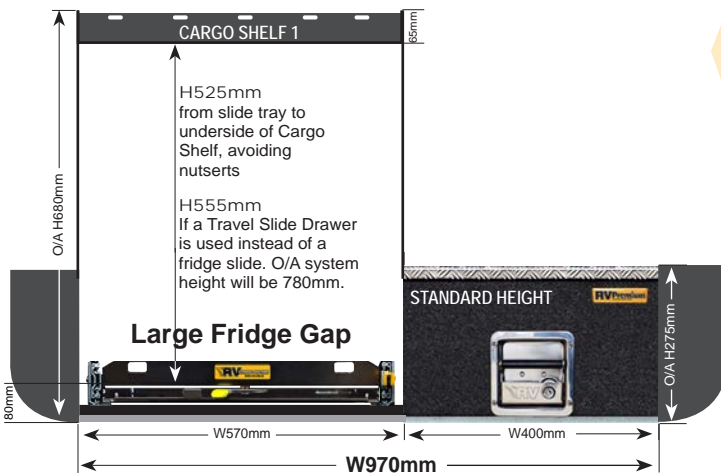

970mm Wide Systems

RIGHT:
Standard Height W900mm
EAC-1 systems suitable for:

- Ford Everest (2015-2021)
- Landrover Discovery 3 & 4
- Mitsubishi Challenger
- Mitsubishi Pajero Sport
- Suzuki Vitara

THIS CONFIGURATION IS ALSO AVAILABLE FOR UTILITIES.

LEFT:
Standard Height W970mm EAC-1
systems suitable for:

- Toyota Landcruiser 70 Series
- Toyota Landcruiser 76 Series
- Toyota Prado 95, 120, 150
- Toyota Kluger
- Ford Territory
- Holden Colorado 7
- Isuzu MU-X
- **Nissan Pathfinder (R51)**
- Ford Next-Gen Everest
- Mitsubishi Pajero (N-Series)
- Toyota Fortuner

THIS CONFIGURATION IS ALSO AVAILABLE FOR UTILITIES.