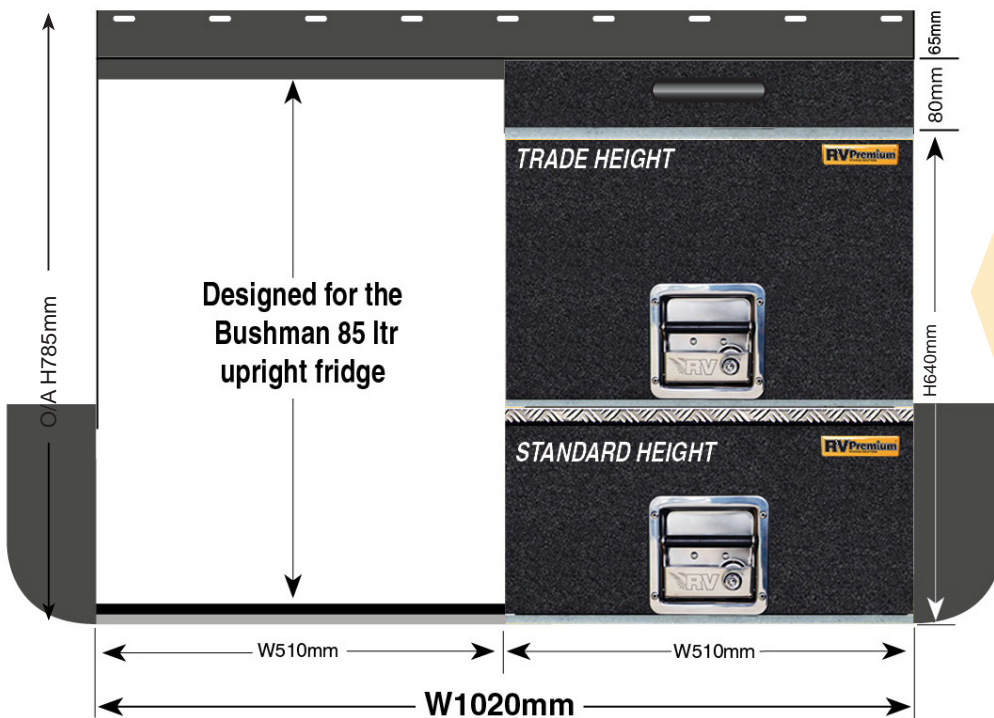

LEFT:
This W1020mm TOURER-1 system is suitable for:

- Nissan Patrol GQ
- Nissan Patrol GU
- Nissan Patrol Y62
- Toyota Landcruiser 80 Series
- Toyota Landcruiser 100 Series
- Toyota Landcruiser 200 Series
- Toyota Landcruiser 300 Series