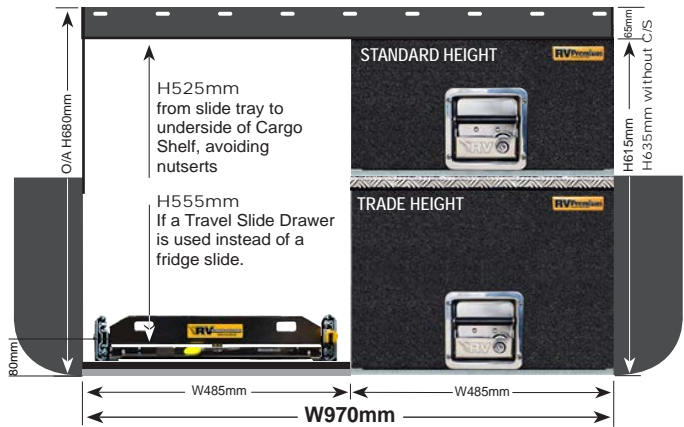

EASY ACCESS COMBO 2 (EAC-2)

PRODUCT SPECS

EAC-2 UTES

These Easy Access Combo 2 systems (EAC-2) are based on a Trade Height bottom drawer and Standard Height top drawer OR optional Trade Height Top Drawer (+$110).

RIGHT:
These W970mm EAC-2 systems have a Trade Height bottom drawer and Standard Height top drawer. Suitable for:
Mitsubishi MK / ML Triton
Isuzu D-Max Dual Cab
GreatWall V-Series Dual Cab

45mmH base
20mm ← 25mm ←