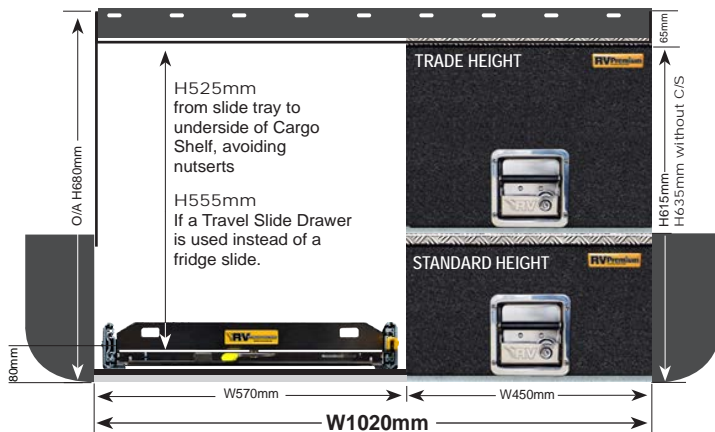

EASY ACCESS COMBO 2 (EAC-2)

PRODUCT SPECS

EAC-2 WAGONS

These Easy Access Combo 2 systems (EAC-2) are based on a Standard Height bottom drawer with Trade Height top drawer OR optional Trade Height Bottom Drawer (+$110).

RIGHT:
These Standard Height W970mm EAC-2 systems are suitable for:
Landcruiser 76 Series
Prado 95
Prado 120
Prado 150
Kluger
Territory
Colorado 7
MU-X
Pathfinder

THIS CONFIGURATION IS ALSO AVAILABLE FOR UTILITIES.

LEFT:
These Standard Height W1020mm EAC-2 systems are suitable for:
Landcruiser 80 Series
Landcruiser 100 Series
Landcruiser 200 Series
Landcruiser 300 Series
GQ / GU Patrol
Y62 Patrol
D-Max
THIS CONFIGURATION IS ALSO AVAILABLE FOR ALL UTILITIES.