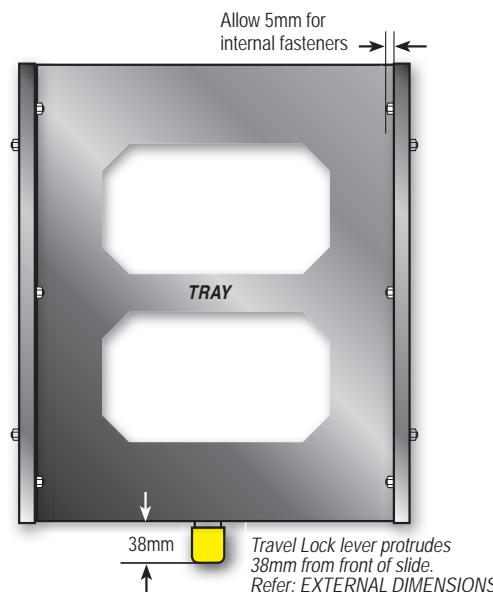

PREMIUM HEAVY DUTY FREE STANDING SLIDES

WEIGHT RATINGS (HEAVY DUTY SLIDES)

Whilst the manufacturers of these runners rate them at 250kg per pair, RV recommend an evenly distributed weight of 100kg on our HD slide units.