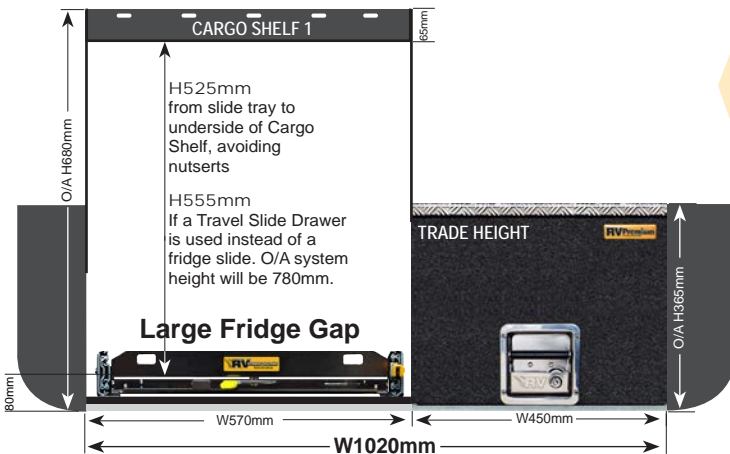

1020mm Wide Systems

RIGHT:
These Trade Height W970mm EAC-1 systems are suitable for:

- Mitsubishi MK / ML Triton
- Isuzu D-Max Dual Cab
- GreatWall V-Series Dual Cab
- Jeep JK Wrangler 2 Door
- Holden Rodeo

LEFT:
These Trade Height W1020mm EAC-1 systems are suitable for:

- Nissan D22 / D40
- Nissan NP300
- Ford PX Ranger
- Mazda B3000/BT50
- Mitsubishi MN / MQ Triton
- Toyota Hilux
- Isuzu D-Max