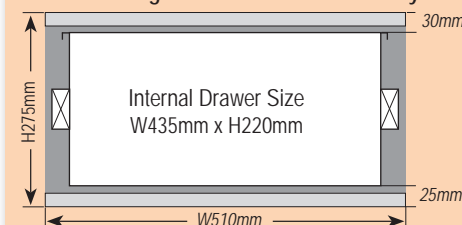

Standard Height Drawer: W510 / W1020 System