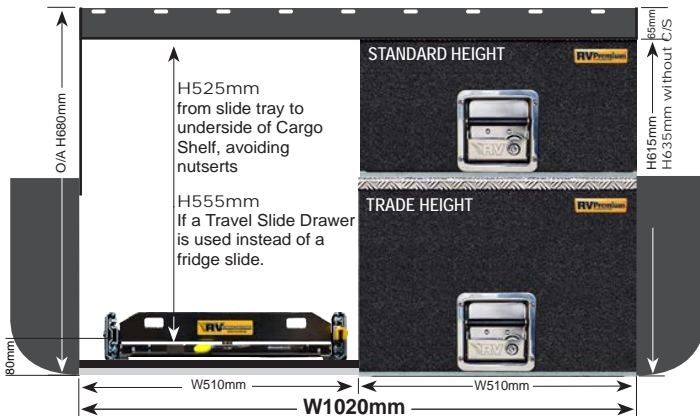

LEFT:
These W1020mm EAC-2 systems have a Trade Height bottom drawer and Standard Height top drawer. Suitable for:
Nissan D22 / D40
Nissan NP300
Ford PX Ranger
Mazda B3000/BT50
Mitsubishi MN / MQ Triton
Toyota Hilux
D-Max