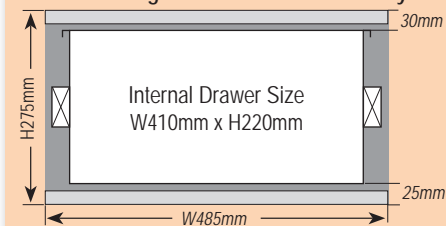

SLIMLINE DRAWER DIMENSIONS

Length	Drawer Unit Dimensions O/A	Single Drawer I/D
PA-S-1	L900 x W485 x H100	L810mm x W395mm x H65mm
PA-S-2	L900 x W570 x H100	L810mm x W480mm x H65mm
PA-S-3	L1000 x W510 x H100	L910mm x W420mm x H65mm
PA-S-4	L1000 x W570 x H100	L910mm x W480mm x H65mm

Standard Height Drawer: W485 / W970 System