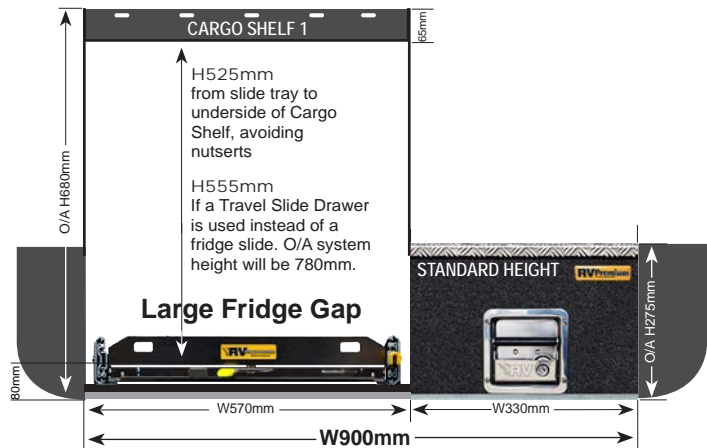

EASY ACCESS COMBO 1 (EAC-1)

PRODUCT SPECS

EAC-1 WAGONS W900mm & W970mm

These Easy Access Combo 1 systems (EAC-1) are based on a Standard Height system. Widths available: 900mm, 970mm or 1020mm. NOTE: 1140mm not available in wagons.

900mm Wide Systems