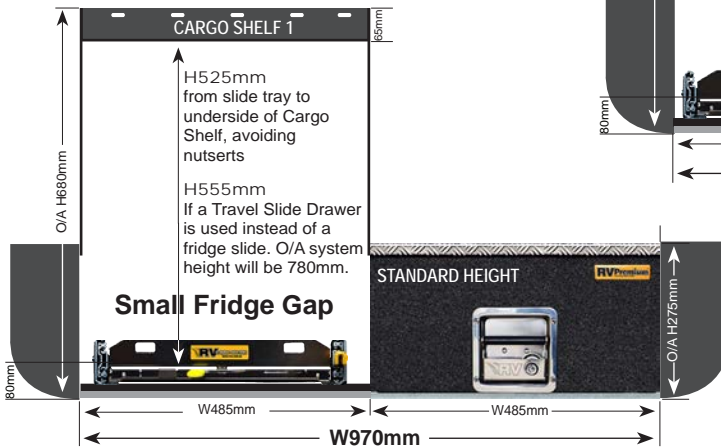

970mm Wide Systems

RIGHT:
Standard Height W900mm
EAC-1 systems suitable for:

- Ford Everest (2015-2021)
- Landrover Discovery 3 & 4
- Mitsubishi Challenger
- Mitsubishi Pajero Sport
- Suzuki Vitara

THIS CONFIGURATION IS ALSO AVAILABLE FOR UTILITIES.

LEFT:
Standard Height W970mm EAC-1
systems suitable for:

- Toyota Landcruiser 70 Series
- Toyota Landcruiser 76 Series
- Toyota Prado 95, 120, 150
- Toyota Kluger
- Ford Territory
- Holden Colorado 7
- Isuzu MU-X
- **Nissan Pathfinder (R51)**
- Ford Next-Gen Everest
- Mitsubishi Pajero (N-Series)
- Toyota Fortuner

THIS CONFIGURATION IS ALSO AVAILABLE FOR UTILITIES.