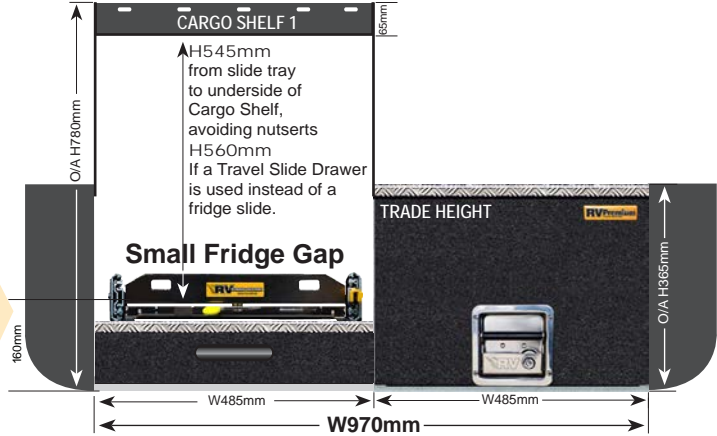

EASY ACCESS COMBO 1 (EAC-1)

PRODUCT SPECS

EAC-1 UTES - W970mm & W1020mm

These Easy Access Combo 1 systems (EAC-1) are based on a Trade Height system.

970mm Wide Systems