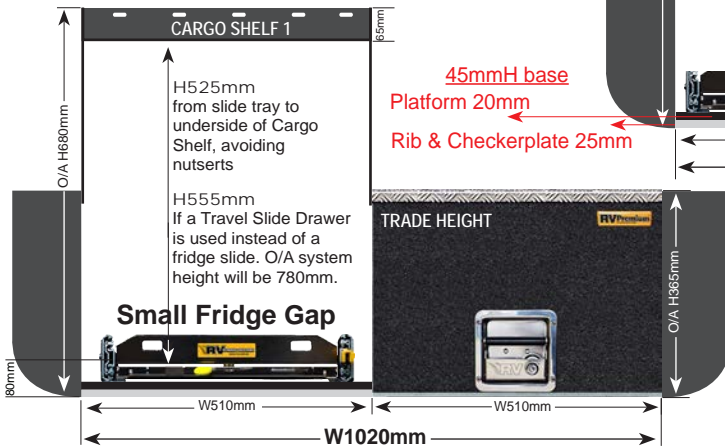

1020mm Wide Systems

RIGHT:
These Trade Height W970mm EAC-1 systems are suitable for:

- Mitsubishi MK / ML Triton
- Isuzu D-Max Dual Cab
- GreatWall V-Series Dual Cab
- Jeep JK Wrangler 2 Door
- Holden Rodeo

LEFT:
These Trade Height W1020mm EAC-1 systems are suitable for:

- Nissan D22 / D40
- Nissan NP300
- Ford PX Ranger
- Mazda B3000/BT50
- Mitsubishi MN / MQ Triton
- Toyota Hilux
- Isuzu D-Max