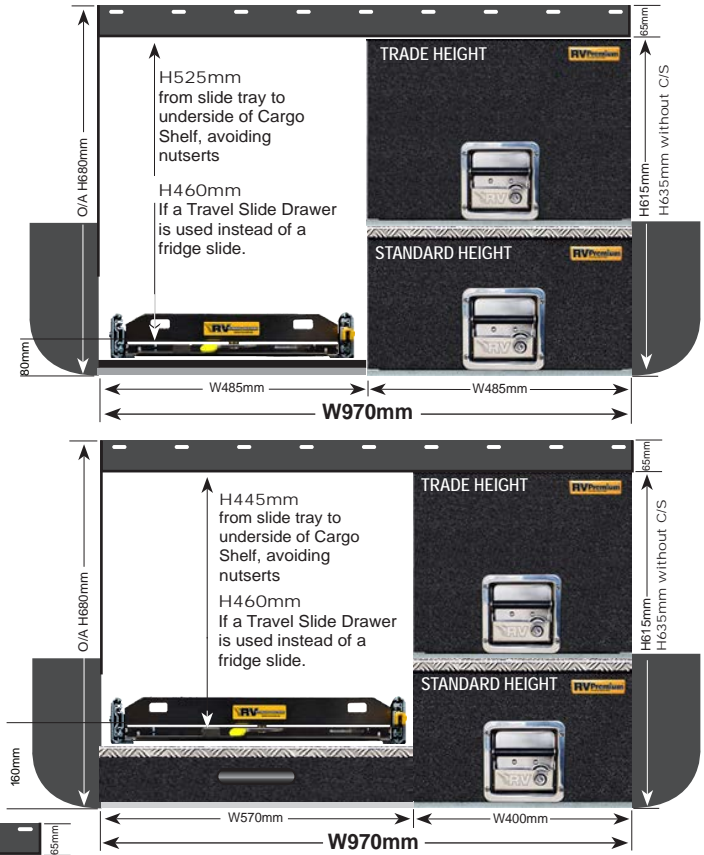

EASY ACCESS COMBO 2 (EAC-2)

PRODUCT SPECS

EAC-2 WAGONS

These Easy Access Combo 2 systems (EAC-2) are based on a Standard Height bottom drawer with Trade Height top drawer OR optional Trade Height Bottom Drawer (+$110).

RIGHT:
These Standard Height W970mm EAC-2 systems are suitable for:
Landcruiser 76 Series
Prado 95
Prado 120
Prado 150
Kluger
Territory
Colorado 7
MU-X
Pathfinder

THIS CONFIGURATION IS ALSO AVAILABLE FOR UTILITIES.

LEFT:
These Standard Height W1020mm EAC-2 systems are suitable for:
Landcruiser 80 Series
Landcruiser 100 Series
Landcruiser 200 Series
Landcruiser 300 Series
GQ / GU Patrol
Y62 Patrol
D-Max
THIS CONFIGURATION IS ALSO AVAILABLE FOR ALL UTILITIES.