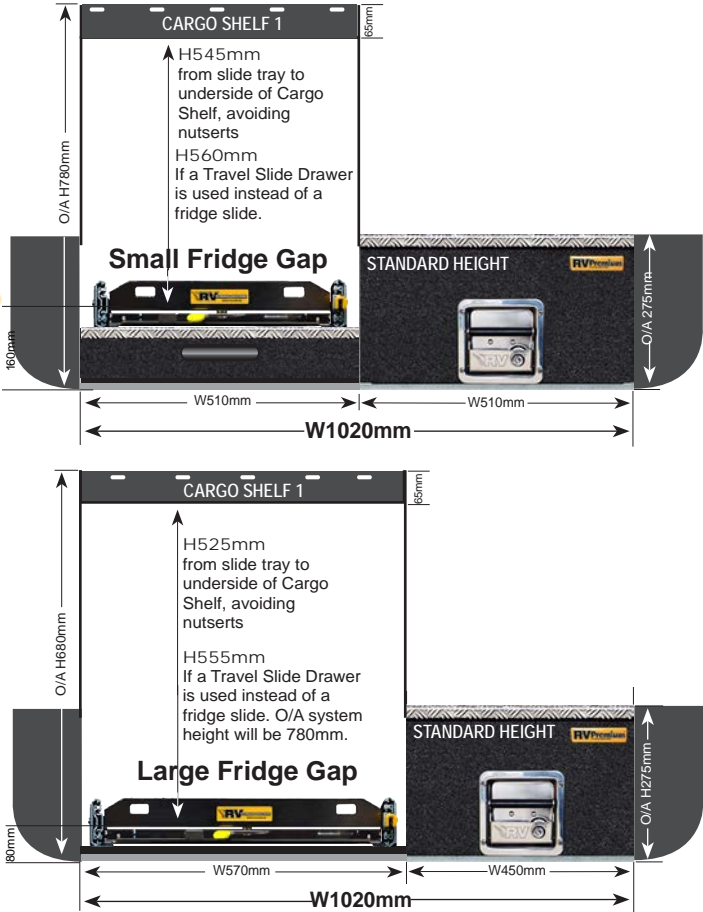

EAC-1 WAGONS - W1020mm

These Easy Access Combo 1 systems (EAC-1) are based on a Standard Height system. Widths available: 900mm, 970mm or 1020mm. NOTE: 1140mm not available in wagons.

1020mm Wide Systems

RIGHT:
These Standard Height W1020mm EAC-1 systems are suitable for:
Toyota Landcruiser 80 Series
Toyota Landcruiser 100 Series
Toyota Landcruiser 200 Series
Toyota Landcruiser 300 Series
Nissan GQ / GU Patrol
Nissan Y62 Patrol

THIS CONFIGURATION IS ALSO AVAILABLE FOR ALL UTILITIES.