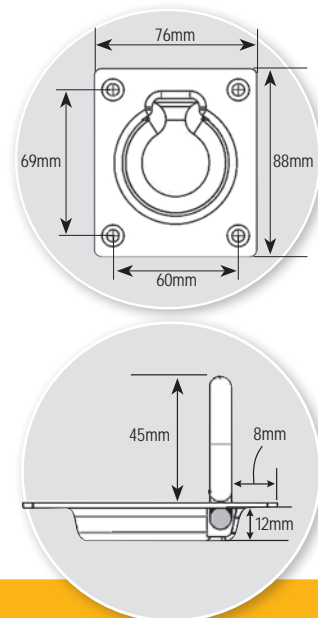

TIE DOWN POINTS – STANDARD POSITIONS

Please supply a diagram of your Tie Down requirements. Use these standard fitting positions as a guide.