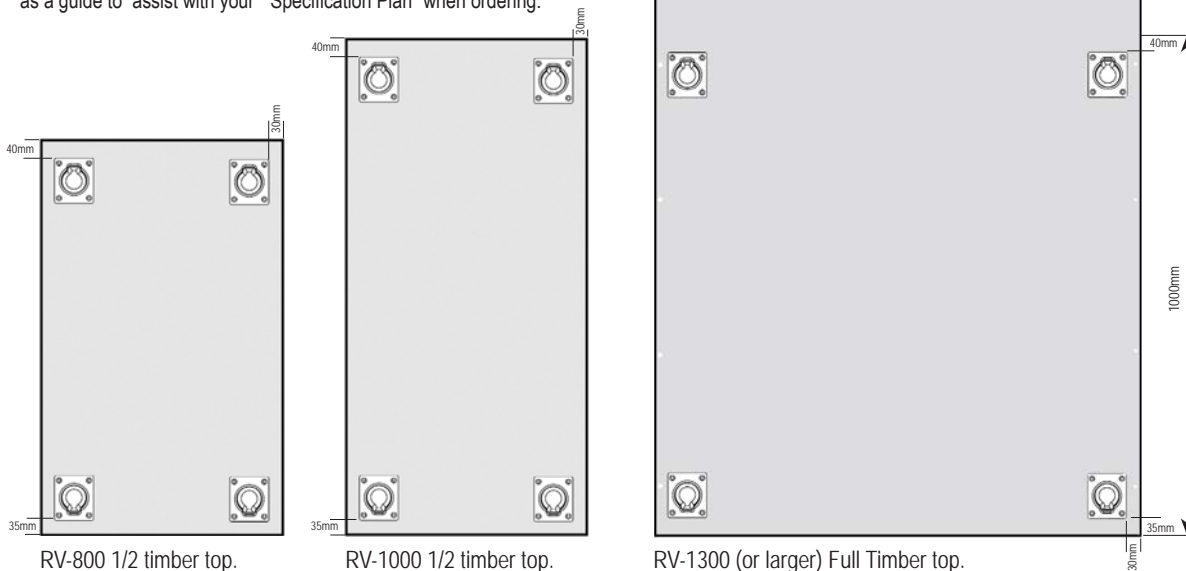

EXTRA TIE DOWNS:

- RRP $18.00 supply only
- RRP $30.00 fitted

NOTE: TIE DOWN POINTS POSITIONS MUST BE SPECIFIED WITH ANY ORDER.

BELOW: Examples of STANDARD Tie Down positions. Use these as a guide to assist with your "Specification Plan" when ordering.