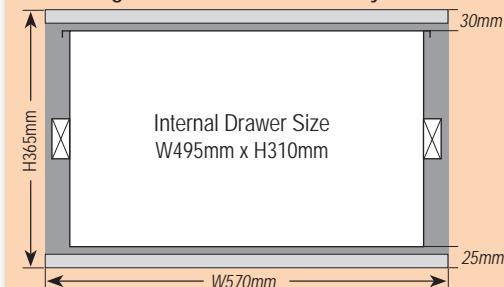

Trade Height Drawer: W570 / W1140 System

EASY ACCESS COMBO 1 (EAC-1)

PRODUCT SPECS

EAC-1 WAGONS W900mm & W970mm

These Easy Access Combo 1 systems (EAC-1) are based on a Standard Height system. Widths available: 900mm, 970mm or 1020mm. NOTE: 1140mm not available in wagons.