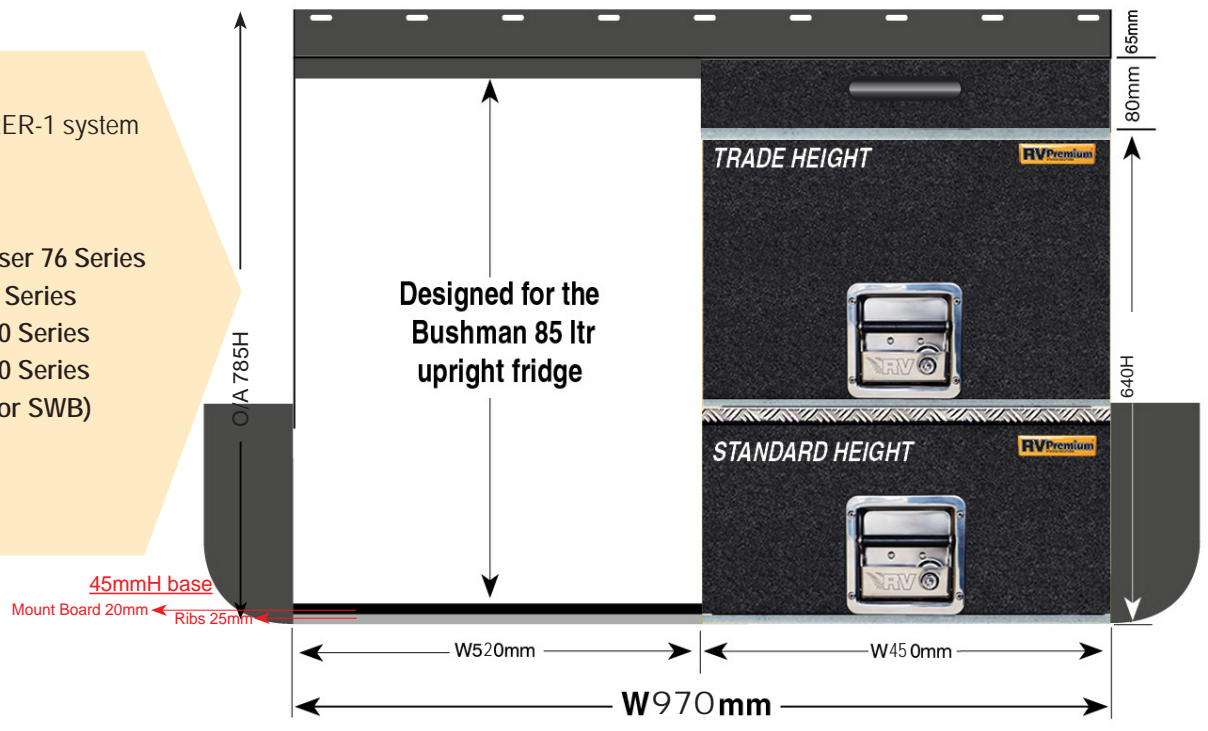

TOURER 1 COMBO (TOURER-1) **PRODUCT SPECS**

TOURER-1 FOR LISTED WAGONS ONLY

The Tourer 1 system (TOURER-1) is based on a Standard Height bottom drawer, Trade Height middle drawer, 85Ltr Bushman Upright Fridge and Double Cargo Shelf. **ALSO INCLUDES EXTENSION TABLE AND DRAWER LID FOR BOTTOM DRAWER**

RIGHT:
This 970W TOURER-1 system is suitable for:

- Toyota Landcruiser 76 Series
- Toyota Prado 95 Series
- Toyota Prado 120 Series
- Toyota Prado 150 Series (Except ZR 3 Door SWB)

LEFT:
This 1020W TOURER-1 system is suitable for:

- Nissan Patrol GQ
- Nissan Patrol GU
- Nissan Patrol Y62
- Toyota Landcruiser 80 Series
- Toyota Landcruiser 100 Series
- Toyota Landcruiser 200 Series
- Toyota Landcruiser 300 Series