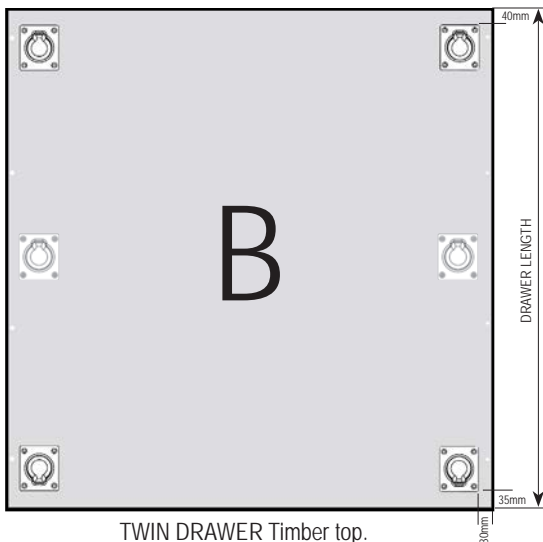

SINGLE DRAWER timber top.
4 TIE DOWNS.

TWIN DRAWER Timber top.
4 TIE DOWNS

TWIN DRAWER Timber top.
6 TIE DOWNS

TWIN DRAWER Timber top.
8 TIE DOWNS

TIE DOWN POINTS & HATCHES – FRIDGE DRAWER COMBOS

Please supply a diagram of your Tie Down requirements IF DIFFERENT TO BELOW. Use these standard fitting positions as a guide.