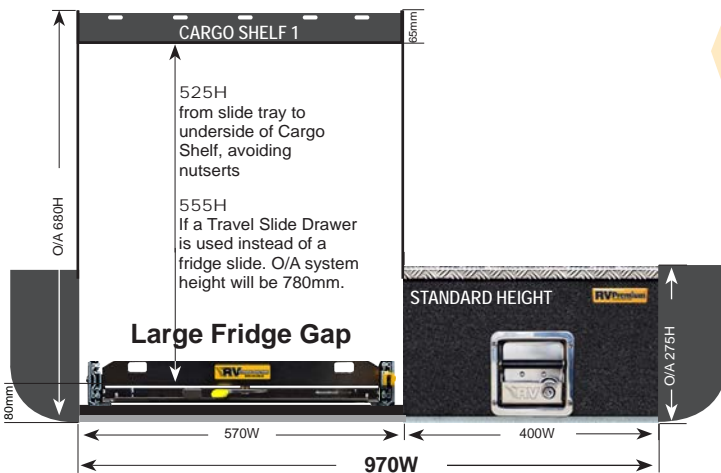

970W Wide Systems

LEFT:
Standard Height 970W EAC-1 systems suitable for:

- Toyota Landcruiser 70 Series
- Toyota Landcruiser 76 Series
- Toyota Prado 95, 120, 150
- Toyota Kluger
- Ford Territory
- Holden Colorado 7
- Isuzu MU-X
- **Nissan Pathfinder (R51)**
- Ford Next-Gen Everest
- Mitsubishi Pajero (N-Series)
- Toyota Fortuner

THIS CONFIGURATION IS ALSO AVAILABLE FOR UTILITIES.

RIGHT:
Standard Height 900W EAC-1 systems suitable for:

- Ford Everest (2015-2021)
- Landrover Discovery 3 & 4
- Mitsubishi Challenger
- Mitsubishi Pajero Sport
- Suzuki Vitara

THIS CONFIGURATION IS ALSO AVAILABLE FOR UTILITIES.