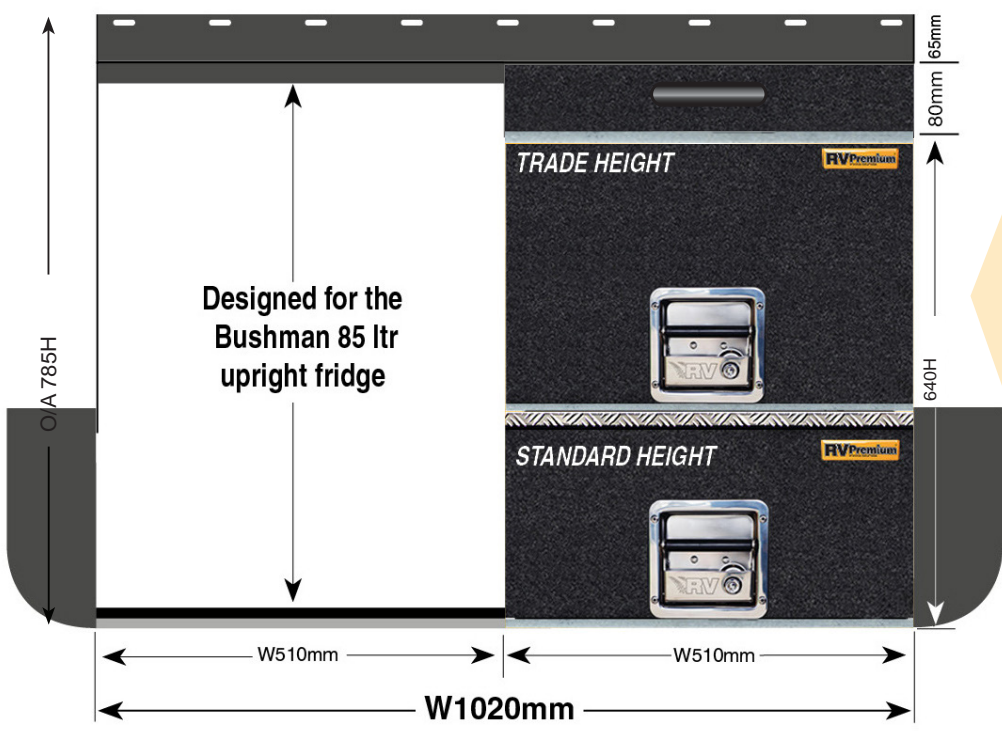

TOURER 1 COMBO (TOURER-1) **PRODUCT SPECS**

TOURER-1 FOR LISTED WAGONS ONLY

The Tourer 1 system (TOURER-1) is based on a Standard Height bottom drawer, Trade Height middle drawer, 85Ltr Bushman Upright Fridge and Double Cargo Shelf. **ALSO INCLUDES EXTENSION TABLE AND DRAWER LID FOR BOTTOM DRAWER**

RIGHT:
This 970W TOURER-1 system is suitable for:

- Toyota Landcruiser 76 Series
- Toyota Prado 95 Series
- Toyota Prado 120 Series
- Toyota Prado 150 Series (Except ZR 3 Door SWB)

LEFT:
This 1020W TOURER-1 system is suitable for:

- Nissan Patrol GQ
- Nissan Patrol GU
- Nissan Patrol Y62
- Toyota Landcruiser 80 Series
- Toyota Landcruiser 100 Series
- Toyota Landcruiser 200 Series
- Toyota Landcruiser 300 Series