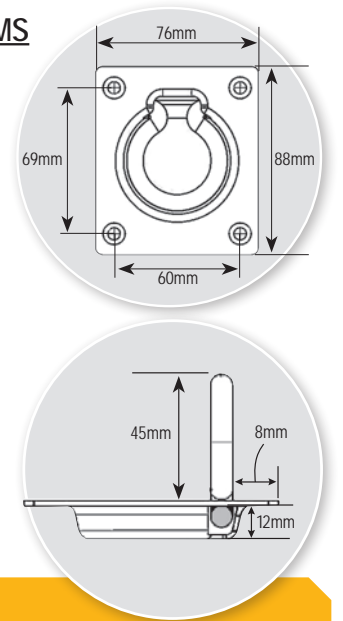

TIE DOWN POINTS – SINGLE AND TWIN DRAWER SYSTEMS

Please supply a diagram of your Tie Down requirements IF DIFFERENT TO BELOW. Use these standard fitting positions as a guide.