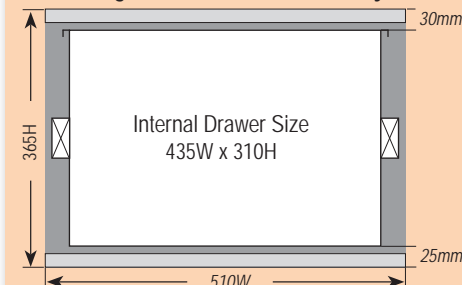

Standard Height Drawer: 485W / 970W System

Trade Height Drawer: 485W / 970W System

Standard Height Drawer: 510W / 1020W System

Trade Height Drawer: 510W / 1020W System

Standard Height Drawer: 570W / 1140W System