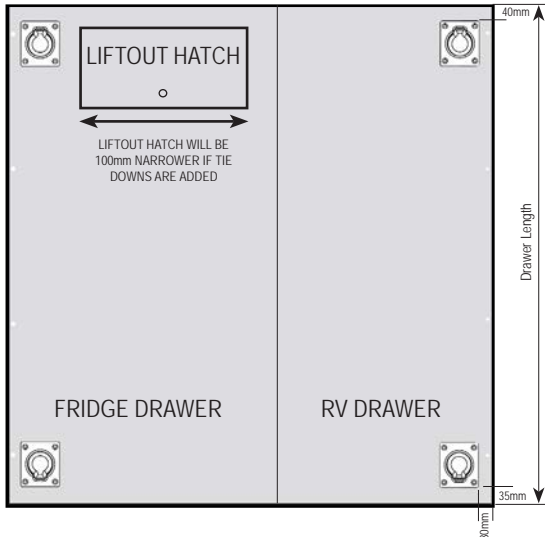

EXTRA TIE DOWNS:

- RRP $18.00 supply only • RRP $30.00 fitted

NOTE: TIE DOWN POINTS WILL COME INSTALLED IN THE STANDARD POSITIONS SHOWN BELOW UNLESS OTHERWISE SPECIFIED. A $50 FEE APPLIES TO CUSTOM POSITIONING

BELOW: Examples of STANDARD Tie Down positions. Use these as a guide to assist with your "Specification Plan" when ordering.

BELOW: NO Tie Downs - Liftout hatch behind fridge drawer will be the full width specified.

FRIDGE DRAWER COMBO TIMBER TOP WITH TIE DOWNS