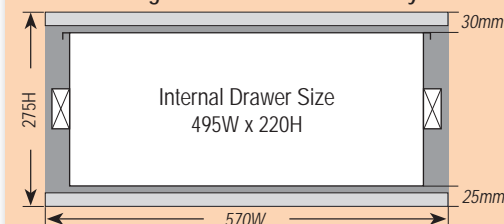

Standard Height Drawer: 485W / 970W System

Trade Height Drawer: 485W / 970W System

Standard Height Drawer: 510W / 1020W System

Trade Height Drawer: 510W / 1020W System

Standard Height Drawer: 570W / 1140W System