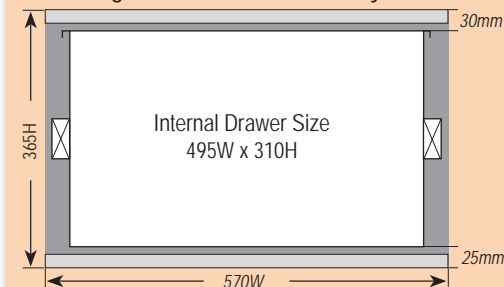

Trade Height Drawer: 570W / 1140W System