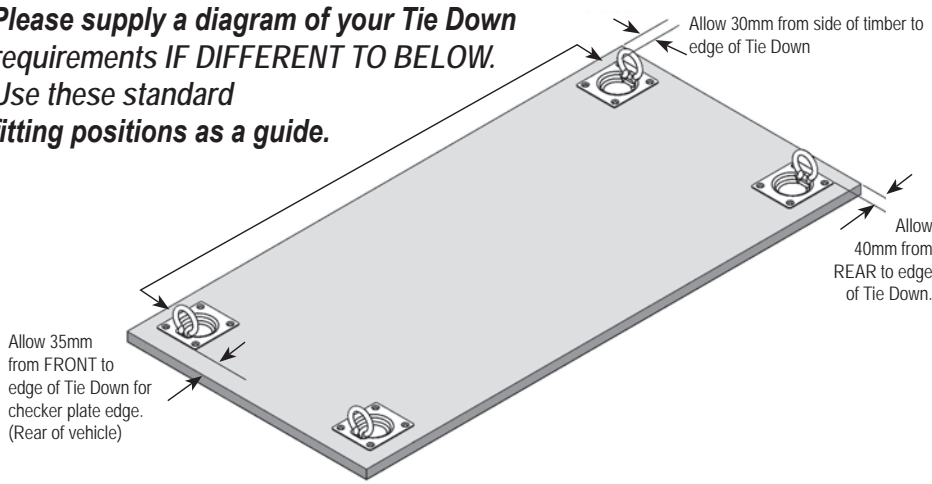

SINGLE DRAWER timber top.
4 TIE DOWNS.

TWIN DRAWER Timber top.
4 TIE DOWNS

TWIN DRAWER Timber top.
6 TIE DOWNS

TWIN DRAWER Timber top.
8 TIE DOWNS

TIE DOWN POINTS & HATCHES – FRIDGE DRAWER COMBOS

Please supply a diagram of your Tie Down requirements IF DIFFERENT TO BELOW. Use these standard fitting positions as a guide.