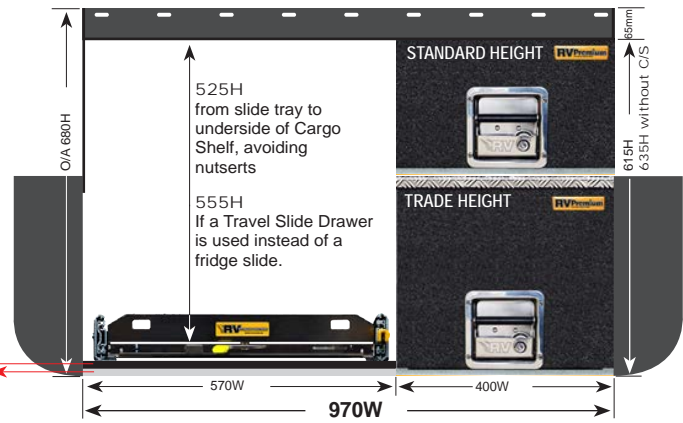

EASY ACCESS COMBO 2 (EAC-2)

PRODUCT SPECS

EAC-2 UTES

These Easy Access Combo 2 systems (EAC-2) are based on a Trade Height bottom drawer with Standard Height top drawer OR optional Trade Height Top Drawer (+$110).

RIGHT:
These 970W EAC-2 systems have a Trade Height bottom drawer and Standard Height top drawer. Suitable for:
Mitsubishi MK / ML Triton
Isuzu D-Max Dual Cab
GreatWall V-Series Dual Cab

LEFT:
These 1020W EAC-2 systems have a Trade Height bottom drawer and Standard Height top drawer. Suitable for:
Nissan D22 / D40
Nissan NP300
Ford PX Ranger
Mazda B3000/BT50
Mitsubishi MN / MQ Triton
Toyota Hilux
D-Max