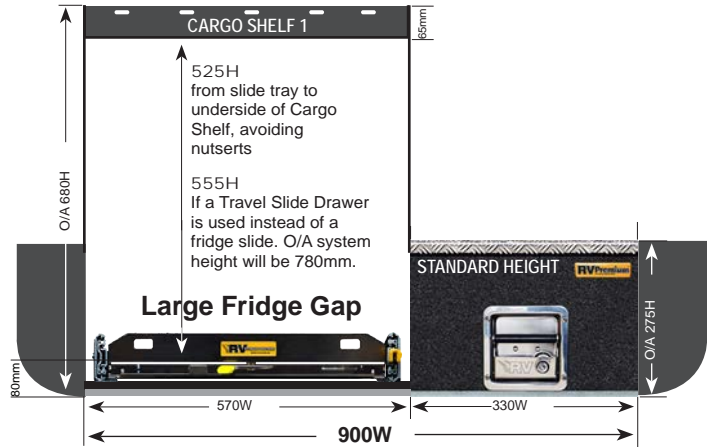

EASY ACCESS COMBO 1 (EAC-1)

PRODUCT SPECS

EAC-1 WAGONS 900W & 970W

These Easy Access Combo 1 systems (EAC-1) are based on a Standard Height system.
Widths available: 900W, 970W or 1020W. NOTE: 1140W not available in wagons.

900mm Wide Systems