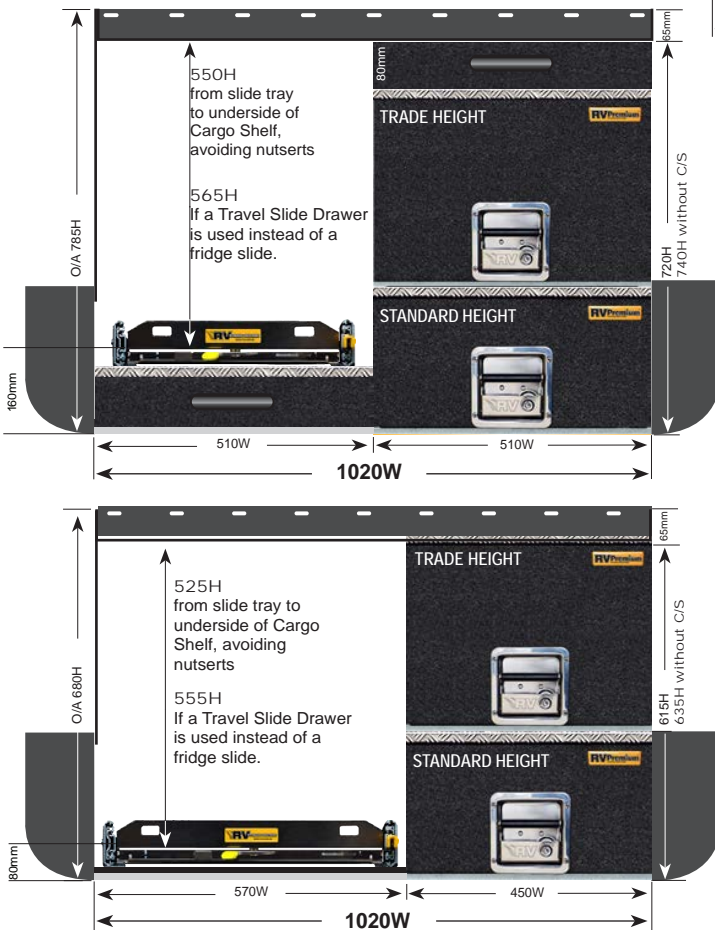

EASY ACCESS COMBO 2 (EAC-2)

PRODUCT SPECS

EAC-2 WAGONS

These Easy Access Combo 2 systems (EAC-2) are based on a Standard Height bottom drawer with Trade Height top drawer OR optional Trade Height Bottom Drawer (+$110).

RIGHT:
These Standard Height 970W EAC-2 systems are suitable for:
Landcruiser 76 Series
Prado 95
Prado 120
Prado 150
Kluger
Territory
Colorado 7
MU-X
Pathfinder

THIS CONFIGURATION IS ALSO AVAILABLE FOR UTILITIES.

LEFT:
These Standard Height 1020W EAC-2 systems are suitable for:

Landcruiser 80 Series
Landcruiser 100 Series
Landcruiser 200 Series
Landcruiser 300 Series
GQ / GU Patrol
Y62 Patrol
D-Max
THIS CONFIGURATION IS ALSO AVAILABLE FOR ALL UTILITIES.