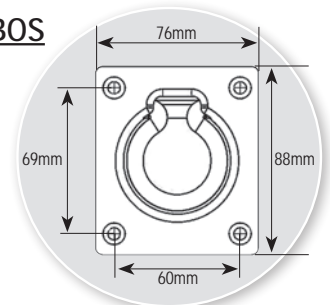

SINGLE DRAWER timber top.
4 TIE DOWNS.

TWIN DRAWER Timber top.
4 TIE DOWNS

TWIN DRAWER Timber top.
6 TIE DOWNS

TWIN DRAWER Timber top.
8 TIE DOWNS

TIE DOWN POINTS & HATCHES – FRIDGE DRAWER COMBOS

Please supply a diagram of your Tie Down requirements IF DIFFERENT TO BELOW. Use these standard fitting positions as a guide.