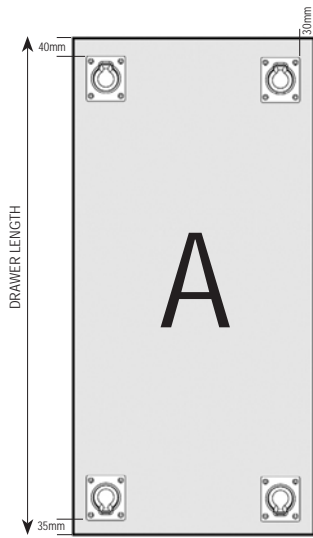

EXTRA TIE DOWNS:

- RRP $18.00 supply only
- RRP $30.00 fitted

NOTE: TIE DOWN POINTS WILL COME INSTALLED IN THE STANDARD POSITIONS SHOWN BELOW UNLESS OTHERWISE SPECIFIED. A $50 FEE APPLIES TO CUSTOM POSITIONING

BELOW: Examples of STANDARD Tie Down positions. Please choose option A, B or C when ordering.

SINGLE DRAWER timber top.
4 TIE DOWNS.