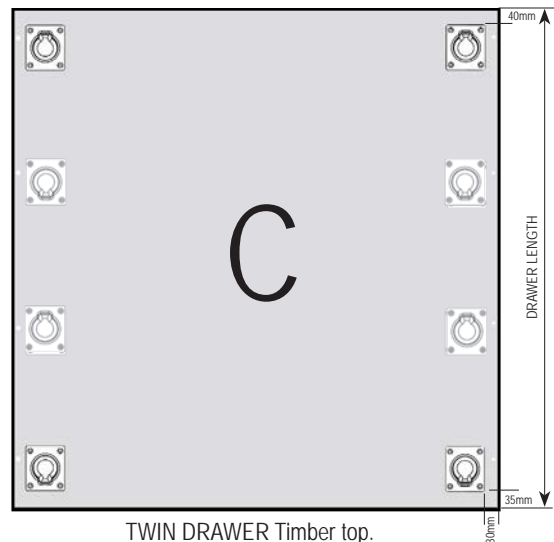

SINGLE DRAWER timber top.
4 TIE DOWNS.

TWIN DRAWER Timber top.
4 TIE DOWNS

TWIN DRAWER Timber top.
6 TIE DOWNS

TWIN DRAWER Timber top.
8 TIE DOWNS

TIE DOWN POINTS & HATCHES – FRIDGE DRAWER COMBOS

Please supply a diagram of your Tie Down requirements IF DIFFERENT TO BELOW. Use these standard fitting positions as a guide.