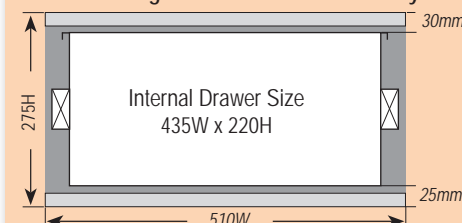

Standard Height Drawer: 510W / 1020W System