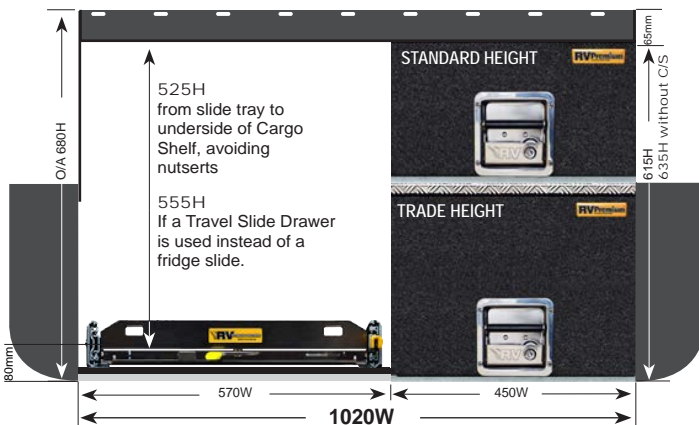

EASY ACCESS COMBO 2 (EAC-2)

PRODUCT SPECS

EAC-2 UTES

These Easy Access Combo 2 systems (EAC-2) are based on a Trade Height bottom drawer with Standard Height top drawer OR optional Trade Height Top Drawer (+$110).

RIGHT:
These 970W EAC-2 systems have a Trade Height bottom drawer and Standard Height top drawer. Suitable for:
Mitsubishi MK / ML Triton
Isuzu D-Max Dual Cab
GreatWall V-Series Dual Cab

LEFT:
These 1020W EAC-2 systems have a Trade Height bottom drawer and Standard Height top drawer. Suitable for:
Nissan D22 / D40
Nissan NP300
Ford PX Ranger
Mazda B3000/BT50
Mitsubishi MN / MQ Triton
Toyota Hilux
D-Max