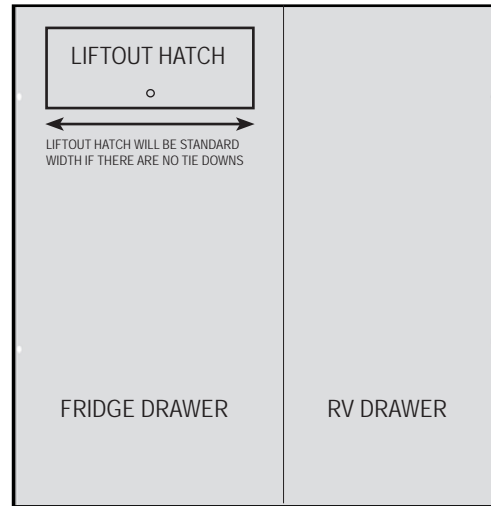

FRIDGE DRAWER COMBO TIMBER TOP WITHOUT TIE DOWNS

EXTRA TIE DOWNS:

- RRP $18.00 supply only • RRP $30.00 fitted

NOTE: TIE DOWN POINTS WILL COME INSTALLED IN THE STANDARD POSITIONS SHOWN BELOW UNLESS OTHERWISE SPECIFIED. A $50 FEE APPLIES TO CUSTOM POSITIONING

BELOW: Examples of STANDARD Tie Down positions. Use these as a guide to assist with your "Specification Plan" when ordering.

BELOW: NO Tie Downs - Liftout hatch behind fridge drawer will be the full width specified.