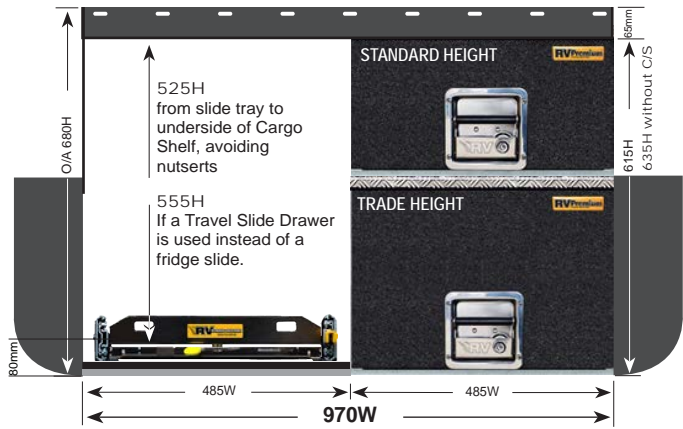

EASY ACCESS COMBO 2 (EAC-2)

PRODUCT SPECS

EAC-2 UTES

These Easy Access Combo 2 systems (EAC-2) are based on a Trade Height bottom drawer with Standard Height top drawer OR optional Trade Height Top Drawer (+$110).

RIGHT:
These 970W EAC-2 systems have a Trade Height bottom drawer and Standard Height top drawer. Suitable for:
Mitsubishi MK / ML Triton
Isuzu D-Max Dual Cab
GreatWall V-Series Dual Cab

LEFT:
These 1020W EAC-2 systems have a Trade Height bottom drawer and Standard Height top drawer. Suitable for:
Nissan D22 / D40
Nissan NP300
Ford PX Ranger
Mazda B3000/BT50
Mitsubishi MN / MQ Triton
Toyota Hilux
D-Max