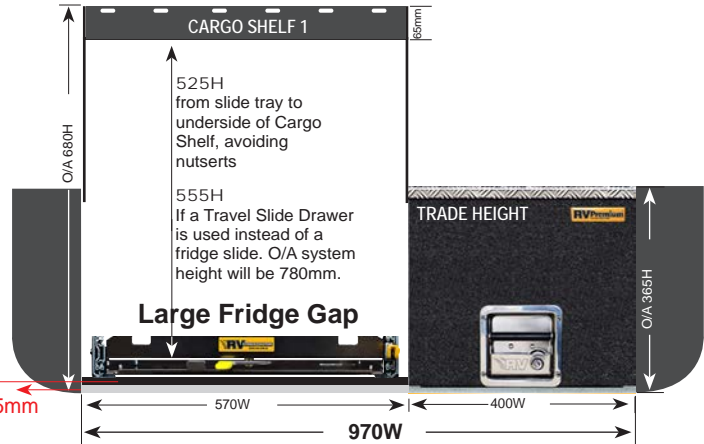

*THIS CONFIGURATION IS
ALSO AVAILABLE FOR ALL
UTILITIES.*

EASY ACCESS COMBO 1 (EAC-1)

PRODUCT SPECS

EAC-1 UTES - 970W & 1020W

These Easy Access Combo 1 systems (EAC-1) are based on a Trade Height system.

970W Wide Systems