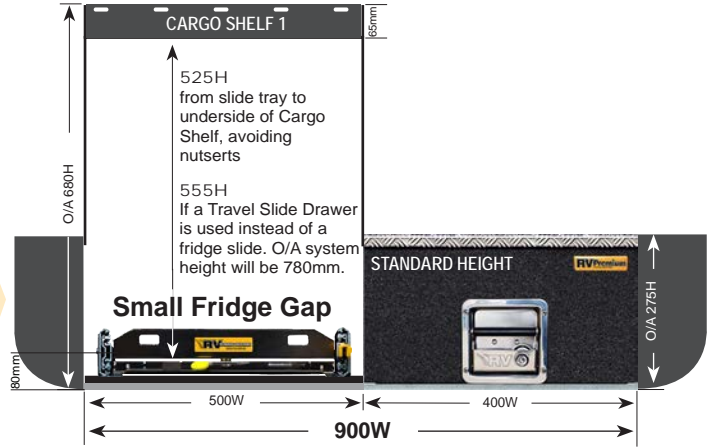

EASY ACCESS COMBO 1 (EAC-1)

PRODUCT SPECS

EAC-1 WAGONS 900W & 970W

These Easy Access Combo 1 systems (EAC-1) are based on a Standard Height system.
Widths available: 900W, 970W or 1020W. NOTE: 1140W not available in wagons.

900mm Wide Systems