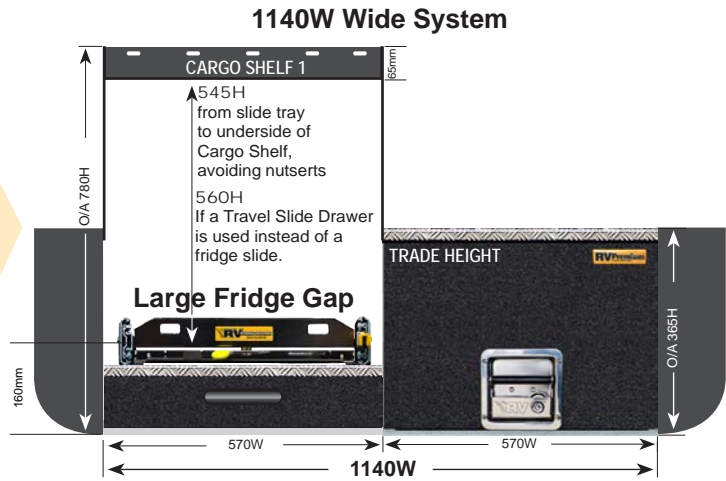

EASY ACCESS COMBO 1 (EAC-1)

PRODUCT SPECS

EAC-1 UTES - 1140W

This Easy Access Combo 1 system (EAC-1) is based on a Trade Height system. No small gap option available for 1140W wide system.

RIGHT:
This Trade Height 1140W EAC-1 system is suitable for:

- VW Amarok
- Dodge Ram
- Ford Next Gen Ranger (No Tub Liner or Roller Shutter)
- Mercedes X-Class