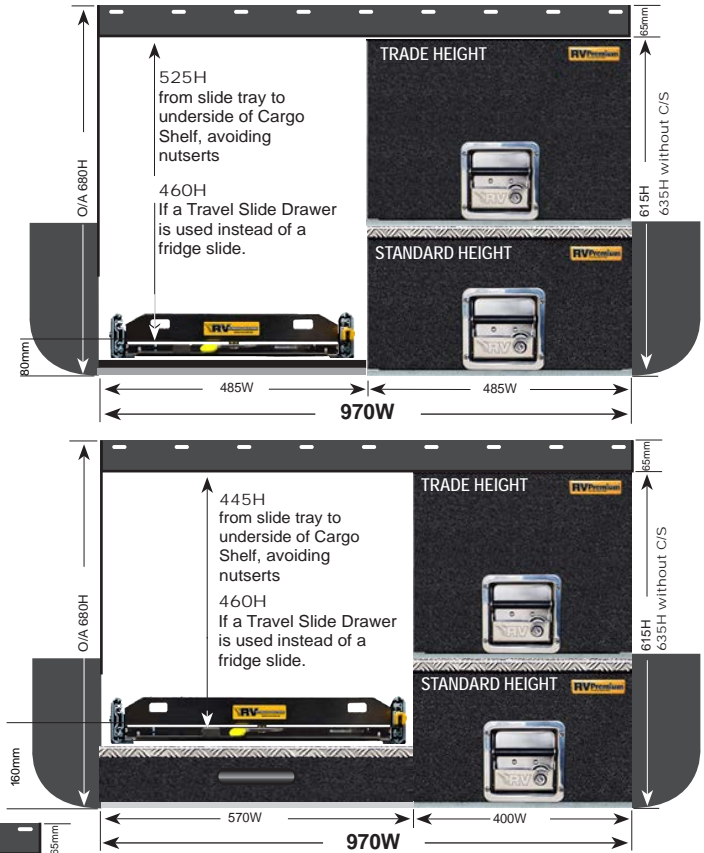

EASY ACCESS COMBO 2 (EAC-2)

PRODUCT SPECS

EAC-2 WAGONS

These Easy Access Combo 2 systems (EAC-2) are based on a Standard Height bottom drawer with Trade Height top drawer OR optional Trade Height Bottom Drawer (+$110).

RIGHT:
These Standard Height 970W EAC-2 systems are suitable for:
Landcruiser 76 Series
Prado 95
Prado 120
Prado 150
Kluger
Territory
Colorado 7
MU-X
Pathfinder

THIS CONFIGURATION IS ALSO AVAILABLE FOR UTILITIES.

LEFT:
These Standard Height 1020W EAC-2 systems are suitable for:

Landcruiser 80 Series
Landcruiser 100 Series
Landcruiser 200 Series
Landcruiser 300 Series
GQ / GU Patrol
Y62 Patrol
D-Max
THIS CONFIGURATION IS ALSO AVAILABLE FOR ALL UTILITIES.