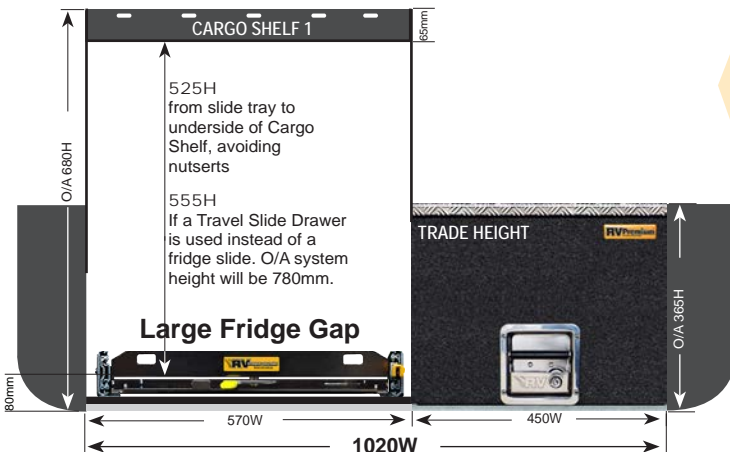

1020W Wide Systems

RIGHT:
These Trade Height 970W EAC-1 systems are suitable for:

- Mitsubishi MK / ML Triton
- Isuzu D-Max Dual Cab
- GreatWall V-Series Dual Cab
- Jeep JK Wrangler 2 Door
- Holden Rodeo

LEFT:
These Trade Height 1020W EAC-1 systems are suitable for:

- Nissan D22 / D40
- Nissan NP300
- Ford PX Ranger
- Mazda B3000/BT50
- Mitsubishi MN / MQ Triton
- Toyota Hilux
- Isuzu D-Max