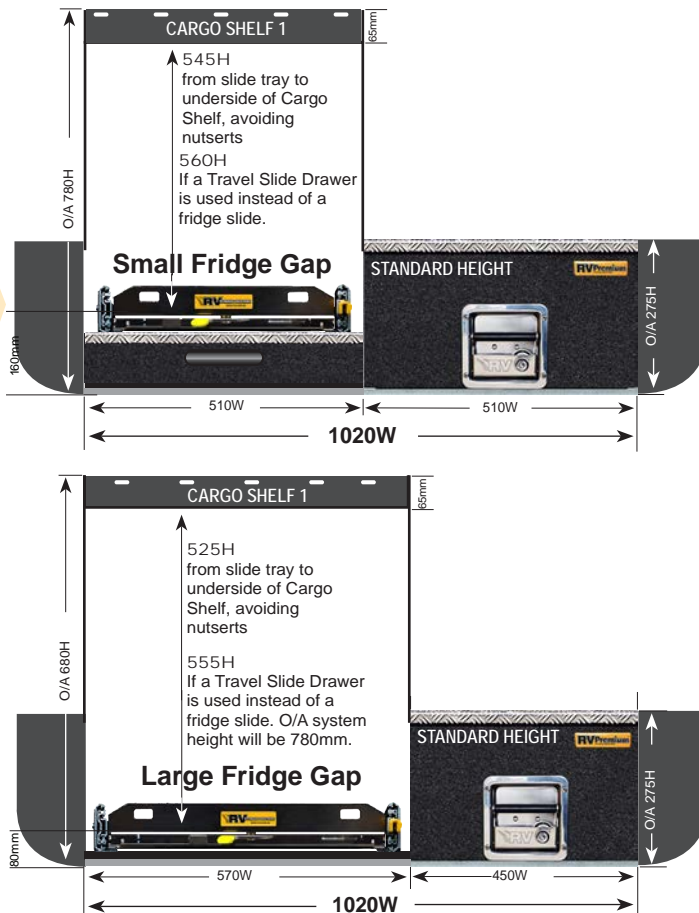

EAC-1 WAGONS - 1020W

These Easy Access Combo 1 systems (EAC-1) are based on a Standard Height system.
Widths available: 900W, 970W or 1020W. NOTE: 1140W not available in wagons.

1020W Wide Systems

RIGHT:
These Standard Height
1020W EAC-1 systems are
suitable for:
Toyota Landcruiser 80 Series
Toyota Landcruiser 100 Series
Toyota Landcruiser 200 Series
Toyota Landcruiser 300 Series
Nissan GQ / GU Patrol
Nissan Y62 Patrol

*THIS CONFIGURATION IS
ALSO AVAILABLE FOR ALL
UTILITIES.*