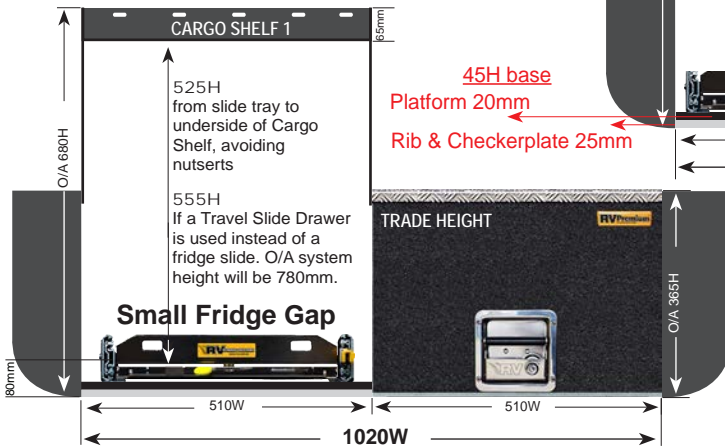

1020W Wide Systems

RIGHT:
These Trade Height 970W EAC-1 systems are suitable for:

- Mitsubishi MK / ML Triton
- Isuzu D-Max Dual Cab
- GreatWall V-Series Dual Cab
- Jeep JK Wrangler 2 Door
- Holden Rodeo

LEFT:
These Trade Height 1020W EAC-1 systems are suitable for:

- Nissan D22 / D40
- Nissan NP300
- Ford PX Ranger
- Mazda B3000/BT50
- Mitsubishi MN / MQ Triton
- Toyota Hilux
- Isuzu D-Max