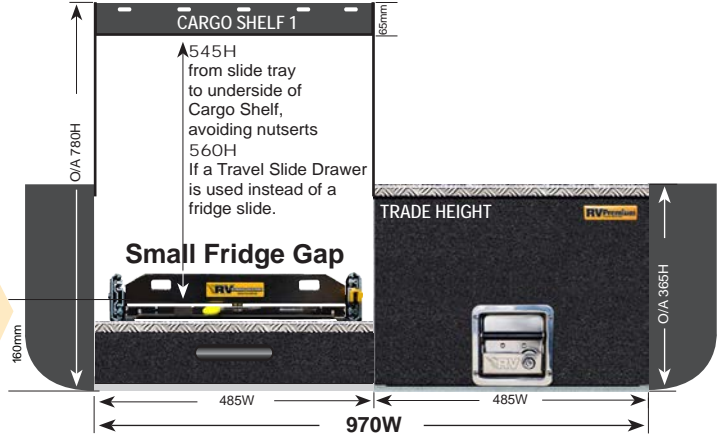

*THIS CONFIGURATION IS
ALSO AVAILABLE FOR ALL
UTILITIES.*

EASY ACCESS COMBO 1 (EAC-1)

PRODUCT SPECS

EAC-1 UTES - 970W & 1020W

These Easy Access Combo 1 systems (EAC-1) are based on a Trade Height system.

970W Wide Systems