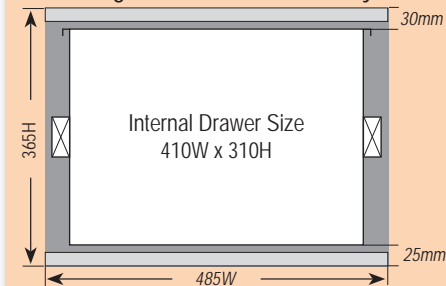

Trade Height Drawer: 485W / 970W System