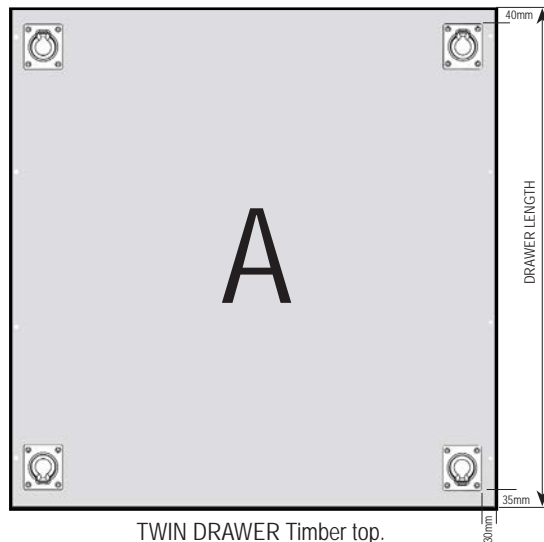

SINGLE DRAWER timber top.
4 TIE DOWNS.

TWIN DRAWER Timber top.
4 TIE DOWNS

TWIN DRAWER Timber top.
6 TIE DOWNS

TWIN DRAWER Timber top.
8 TIE DOWNS

TIE DOWN POINTS & HATCHES – FRIDGE DRAWER COMBOS

Please supply a diagram of your Tie Down requirements IF DIFFERENT TO BELOW. Use these standard fitting positions as a guide.