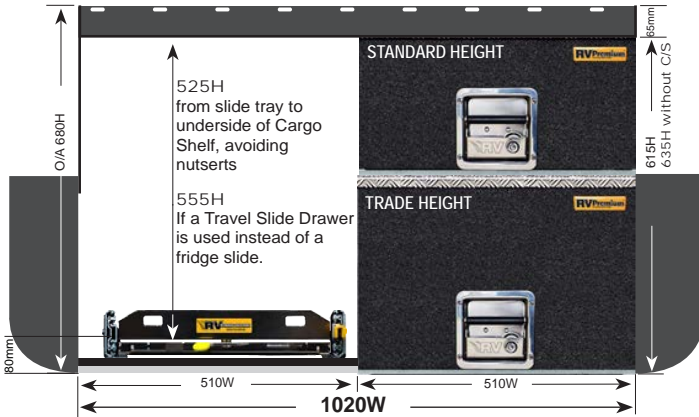

EASY ACCESS COMBO 2 (EAC-2)

PRODUCT SPECS

EAC-2 UTES

These Easy Access Combo 2 systems (EAC-2) are based on a Trade Height bottom drawer with Standard Height top drawer OR optional Trade Height Top Drawer (+$110).

RIGHT:
These 970W EAC-2 systems have a Trade Height bottom drawer and Standard Height top drawer. Suitable for:
Mitsubishi MK / ML Triton
Isuzu D-Max Dual Cab
GreatWall V-Series Dual Cab

LEFT:
These 1020W EAC-2 systems have a Trade Height bottom drawer and Standard Height top drawer. Suitable for:
Nissan D22 / D40
Nissan NP300
Ford PX Ranger
Mazda B3000/BT50
Mitsubishi MN / MQ Triton
Toyota Hilux
D-Max