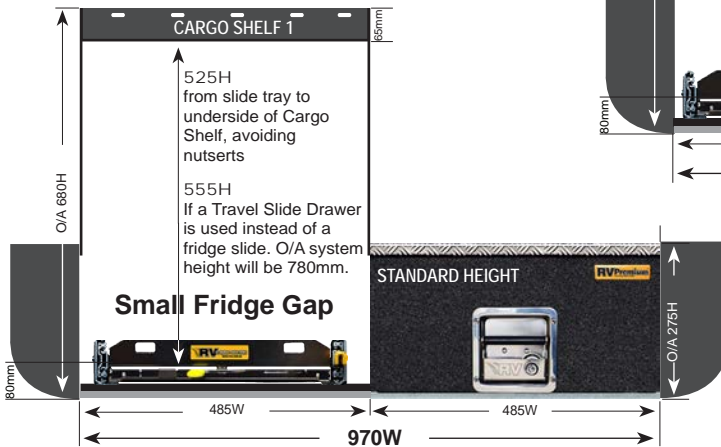

970W Wide Systems

LEFT:
Standard Height 970W EAC-1 systems suitable for:

- Toyota Landcruiser 70 Series
- Toyota Landcruiser 76 Series
- Toyota Prado 95, 120, 150
- Toyota Kluger
- Ford Territory
- Holden Colorado 7
- Isuzu MU-X
- **Nissan Pathfinder (R51)**
- Ford Next-Gen Everest
- Mitsubishi Pajero (N-Series)
- Toyota Fortuner

THIS CONFIGURATION IS ALSO AVAILABLE FOR UTILITIES.

RIGHT:
Standard Height 900W EAC-1 systems suitable for:

- Ford Everest (2015-2021)
- Landrover Discovery 3 & 4
- Mitsubishi Challenger
- Mitsubishi Pajero Sport
- Suzuki Vitara

THIS CONFIGURATION IS ALSO AVAILABLE FOR UTILITIES.