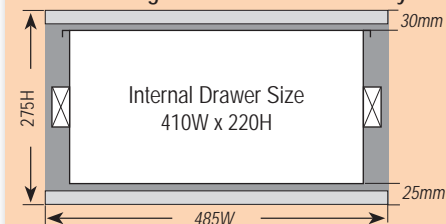

SLIMLINE DRAWER DIMENSIONS

Length	Drawer Unit Dimensions O/A	Single Drawer I/D
PA-S-1	900L x 485W x 100H	810L x 395W x 65H
PA-S-2	900L x 570W x 100H	810L x 480W x 65H
PA-S-3	1000L x 510W x 100H	910L x 420W x 65H
PA-S-4	1000L x 570W x 100H	910L x 480W x 65H

Standard Height Drawer: 485W / 970W System