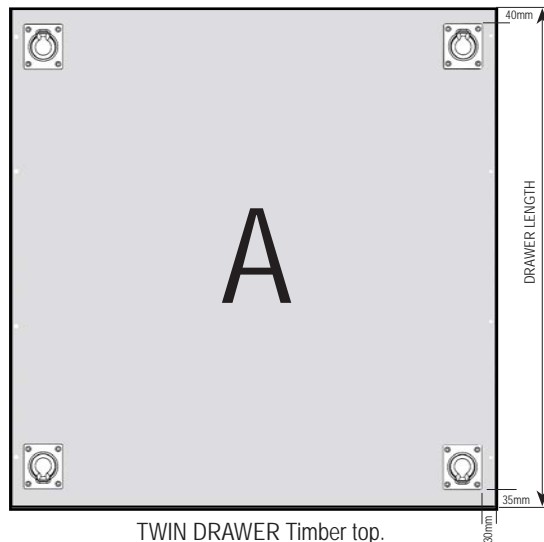

SINGLE DRAWER timber top.
4 TIE DOWNS.

TWIN DRAWER Timber top.
4 TIE DOWNS

TWIN DRAWER Timber top.
6 TIE DOWNS

TWIN DRAWER Timber top.
8 TIE DOWNS

TIE DOWN POINTS & HATCHES – FRIDGE DRAWER COMBOS

Please supply a diagram of your Tie Down requirements IF DIFFERENT TO BELOW. Use these standard fitting positions as a guide.