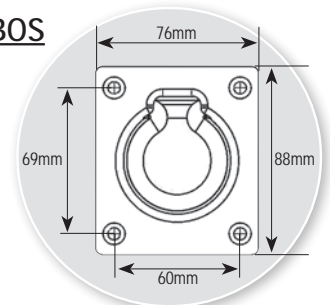

SINGLE DRAWER timber top.
4 TIE DOWNS.

TWIN DRAWER Timber top.
4 TIE DOWNS

TWIN DRAWER Timber top.
6 TIE DOWNS

TWIN DRAWER Timber top.
8 TIE DOWNS

TIE DOWN POINTS & HATCHES – FRIDGE DRAWER COMBOS

Please supply a diagram of your Tie Down requirements IF DIFFERENT TO BELOW. Use these standard fitting positions as a guide.