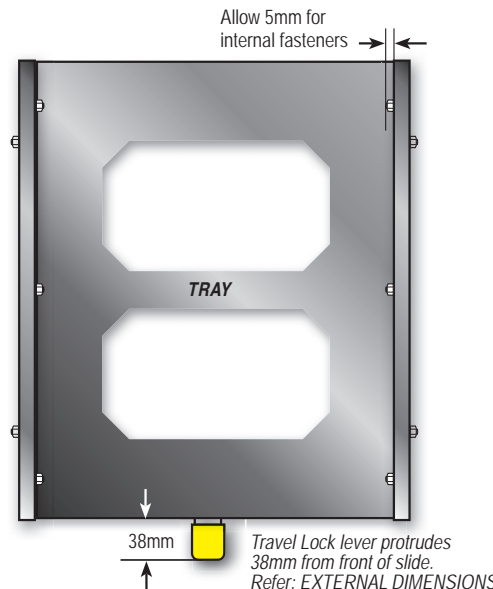

PREMIUM HEAVY DUTY FREE STANDING SLIDES

WEIGHT RATINGS (HEAVY DUTY SLIDES)

Whilst the manufacturers of these runners rate them at 250kg per pair, RV recommend an evenly distributed weight of 100kg on our HD slide units.