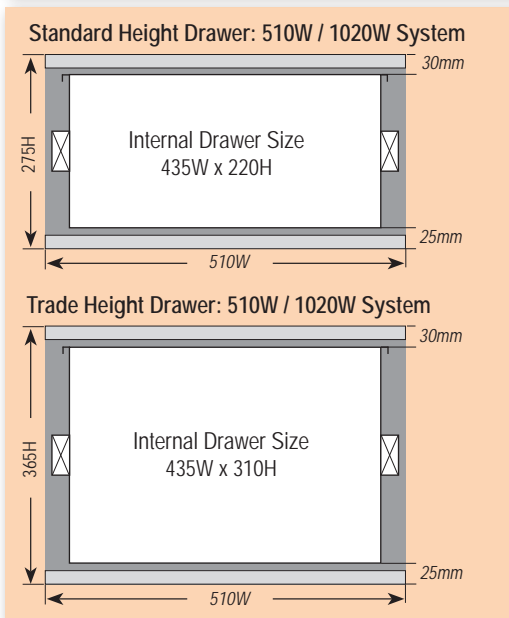

SLIMLINE DRAWER DIMENSIONS

Length	Drawer Unit Dimensions O/A	Single Drawer I/D
PA-S-1	900L x 485W x 100H	810L x 395W x 65H
PA-S-2	900L x 570W x 100H	810L x 480W x 65H
PA-S-3	1000L x 510W x 100H	910L x 420W x 65H
PA-S-4	1000L x 570W x 100H	910L x 480W x 65H