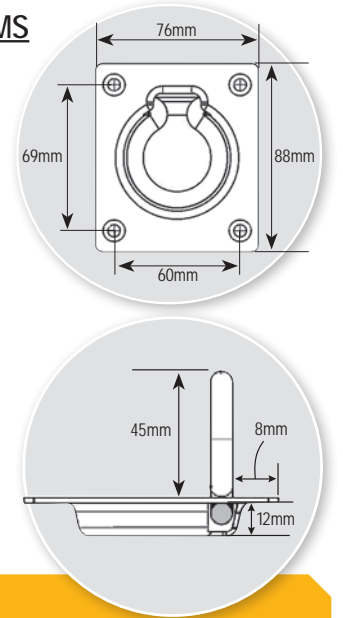

TIE DOWN POINTS – SINGLE AND TWIN DRAWER SYSTEMS

Please supply a diagram of your Tie Down requirements IF DIFFERENT TO BELOW. Use these standard fitting positions as a guide.