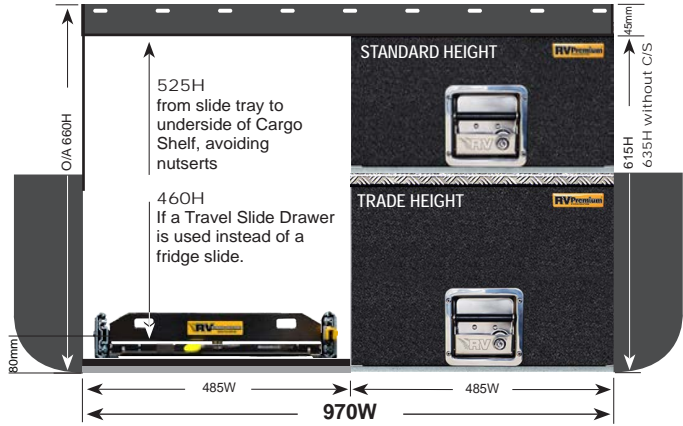

EASY ACCESS COMBO 2 (EAC-2)

PRODUCT SPECS

EAC-2 UTES

These Easy Access Combo 2 systems (EAC-2) are based on a Trade Height bottom drawer with Standard Height top drawer OR optional Trade Height Top Drawer (+$110).

RIGHT:
These 970W EAC-2 systems have a Trade Height bottom drawer and Standard Height top drawer. Suitable for:
Mitsubishi MK / ML Triton
Isuzu D-Max Dual Cab
GreatWall V-Series Dual Cab

45H base
20mm ← 25mm ←