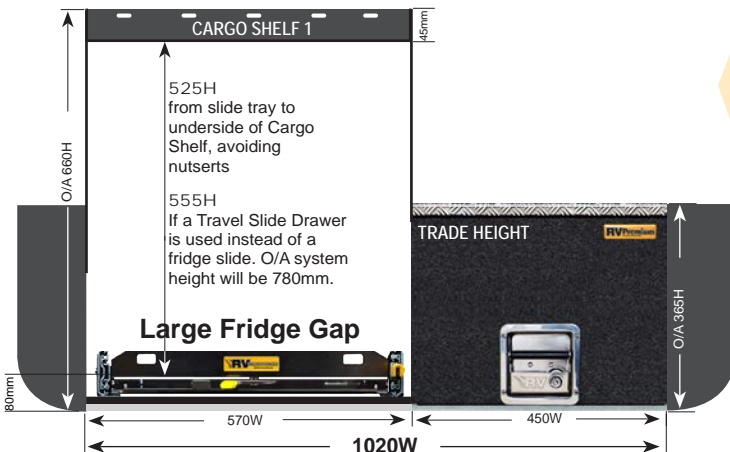

1020W Wide Systems

45H base
Platform 20mm
Rib & Checkerplate 25mm

RIGHT:
These Trade Height 970W EAC-1 systems are suitable for:

- Mitsubishi MK / ML Triton
- Isuzu D-Max Dual Cab
- GreatWall V-Series Dual Cab
- Jeep JK Wrangler 2 Door
- Holden Rodeo