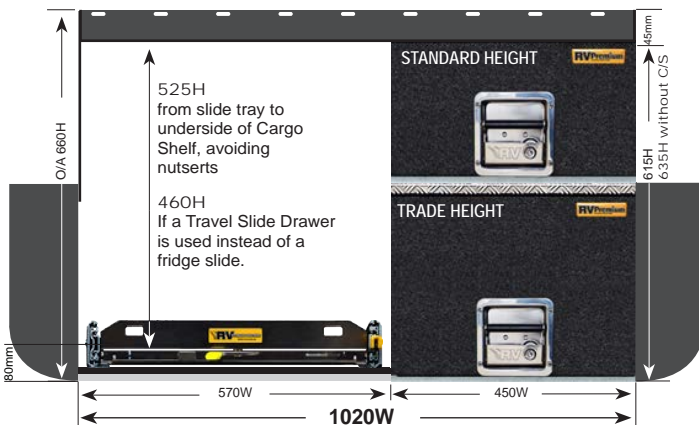

LEFT:
These 1020W EAC-2 systems have a Trade Height bottom drawer and Standard Height top drawer. Suitable for:
Nissan D22 / D40
Nissan NP300
Ford PX Ranger
Mazda B3000/BT50
Mitsubishi MN / MQ Triton
Toyota Hilux
D-Max