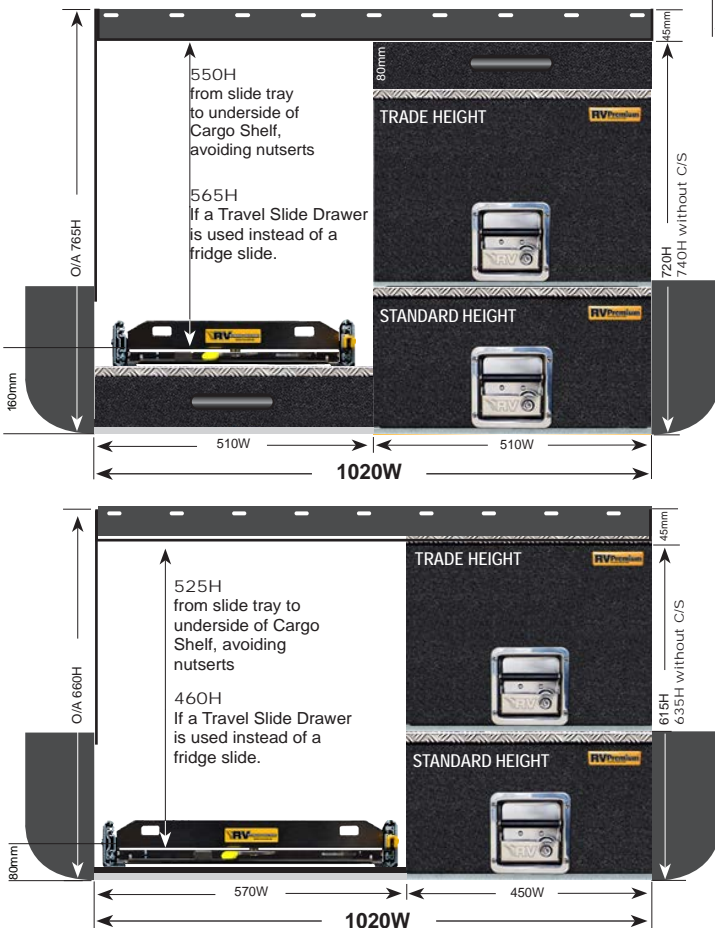

EASY ACCESS COMBO 2 (EAC-2)

PRODUCT SPECS

EAC-2 WAGONS

These Easy Access Combo 2 systems (EAC-2) are based on a Standard Height bottom drawer with Trade Height top drawer OR optional Trade Height Bottom Drawer (+$110).

RIGHT:
These Standard Height 970W EAC-2 systems are suitable for:
Landcruiser 76 Series
Prado 95
Prado 120
Prado 150
Kluger
Territory
Colorado 7
MU-X
Pathfinder

THIS CONFIGURATION IS ALSO AVAILABLE FOR UTILITIES.

LEFT:
These Standard Height 1020W EAC-2 systems are suitable for:

- Landcruiser 80 Series
- Landcruiser 100 Series
- Landcruiser 200 Series
- Landcruiser 300 Series
- GQ / GU Patrol
- Y62 Patrol
- D-Max

THIS CONFIGURATION IS ALSO AVAILABLE FOR ALL UTILITIES.