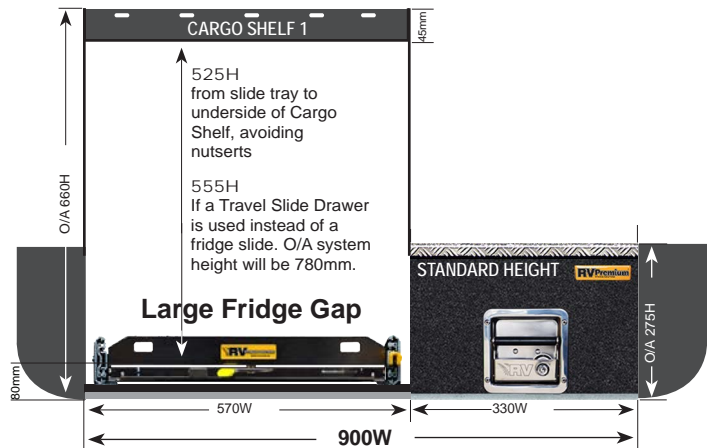

EASY ACCESS COMBO 1 (EAC-1)

PRODUCT SPECS

EAC-1 WAGONS 900W & 970W

These Easy Access Combo 1 systems (EAC-1) are based on a Standard Height system.
Widths available: 900W, 970W or 1020W. NOTE: 1140W not available in wagons.

900mm Wide Systems