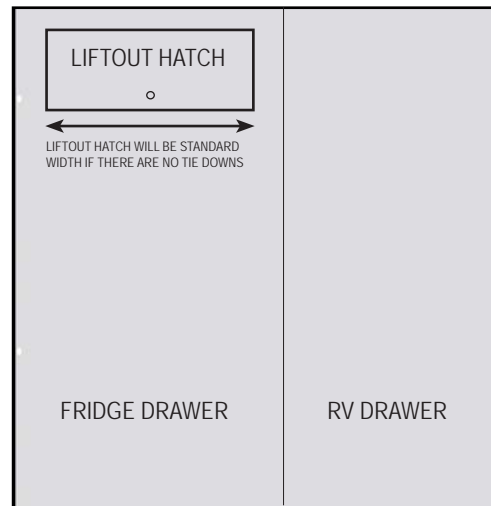

FRIDGE DRAWER COMBO TIMBER TOP WITHOUT TIE DOWNS

EXTRA TIE DOWNS:

- RRP $18.00 supply only • RRP $30.00 fitted

NOTE: TIE DOWN POINTS WILL COME INSTALLED IN THE STANDARD POSITIONS SHOWN BELOW UNLESS OTHERWISE SPECIFIED. A $50 FEE APPLIES TO CUSTOM POSITIONING

BELOW: Examples of STANDARD Tie Down positions. Use these as a guide to assist with your "Specification Plan" when ordering.

BELOW: NO Tie Downs - Liftout hatch behind fridge drawer will be the full width specified.