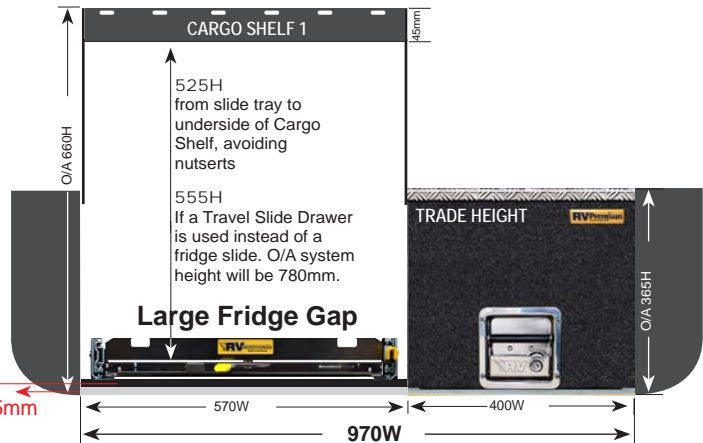

THIS CONFIGURATION IS ALSO AVAILABLE FOR ALL UTILITIES.

EASY ACCESS COMBO 1 (EAC-1)

PRODUCT SPECS

EAC-1 UTES - 970W & 1020W

These Easy Access Combo 1 systems (EAC-1) are based on a Trade Height system.

970W Wide Systems