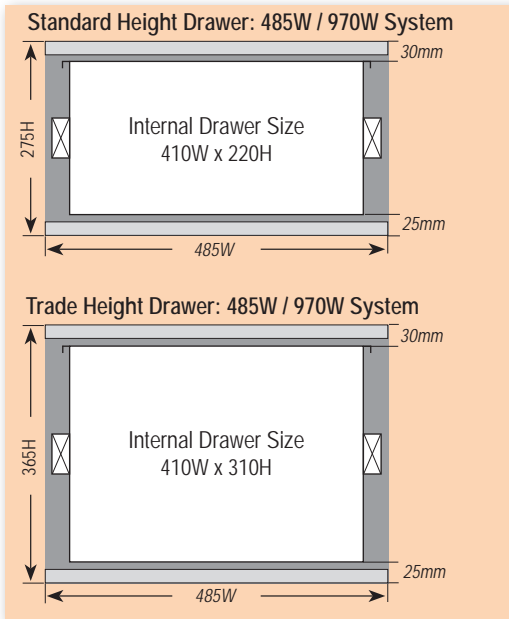

SLIMLINE DRAWER DIMENSIONS

Length	Drawer Unit Dimensions O/A	Single Drawer I/D
PA-S-1	900L x 485W x 100H	810L x 395W x 65H
PA-S-2	900L x 570W x 100H	810L x 480W x 65H
PA-S-3	1000L x 510W x 100H	910L x 420W x 65H
PA-S-4	1000L x 570W x 100H	910L x 480W x 65H