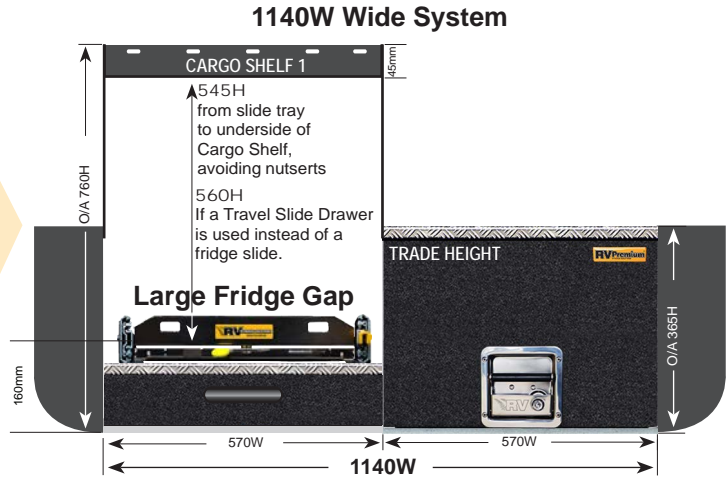

EASY ACCESS COMBO 1 (EAC-1)

PRODUCT SPECS

EAC-1 UTES - 1140W

This Easy Access Combo 1 system (EAC-1) is based on a Trade Height system. No small gap option available for 1140W wide system.

RIGHT:
This Trade Height 1140W EAC-1 system is suitable for:

- VW Amarok
- Dodge Ram
- Ford Next Gen Ranger (No Tub Liner or Roller Shutter)
- Mercedes X-Class