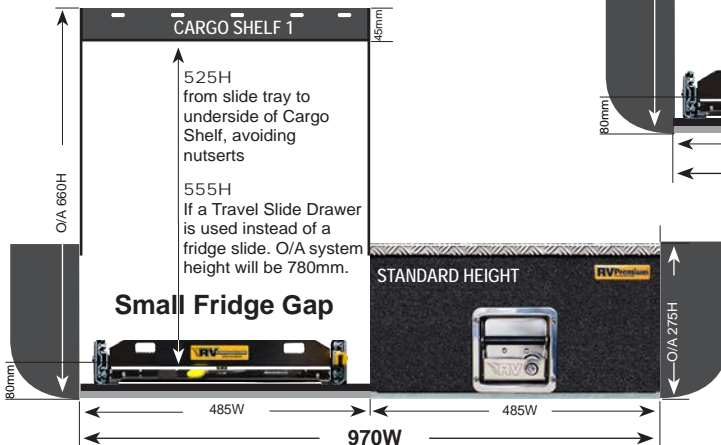

970W Wide Systems

LEFT: Standard Height 970W EAC-1 systems suitable for:

- Toyota Landcruiser 70 Series
- Toyota Landcruiser 76 Series
- Toyota Prado 95, 120, 150
- Toyota Kluger
- Ford Territory
- Holden Colorado 7
- Isuzu MU-X
- **Nissan Pathfinder (R51)**
- Ford Next-Gen Everest
- Mitsubishi Pajero (N-Series)
- Toyota Fortuner

THIS CONFIGURATION IS ALSO AVAILABLE FOR UTILITIES.

RIGHT: Standard Height 900W EAC-1 systems suitable for:

- Ford Everest (2015-2021)
- Landrover Discovery 3 & 4
- Mitsubishi Challenger
- Mitsubishi Pajero Sport
- Suzuki Vitara

THIS CONFIGURATION IS ALSO AVAILABLE FOR UTILITIES.