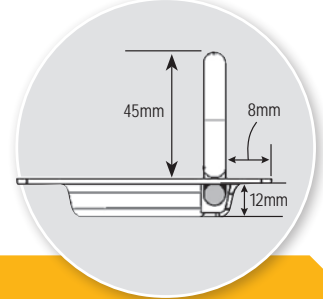

SINGLE DRAWER timber top.
4 TIE DOWNS.

TWIN DRAWER Timber top.
4 TIE DOWNS

TWIN DRAWER Timber top.
6 TIE DOWNS

TWIN DRAWER Timber top.
8 TIE DOWNS

TIE DOWN POINTS & HATCHES – FRIDGE DRAWER COMBOS

Please supply a diagram of your Tie Down requirements IF DIFFERENT TO BELOW. Use these standard fitting positions as a guide.