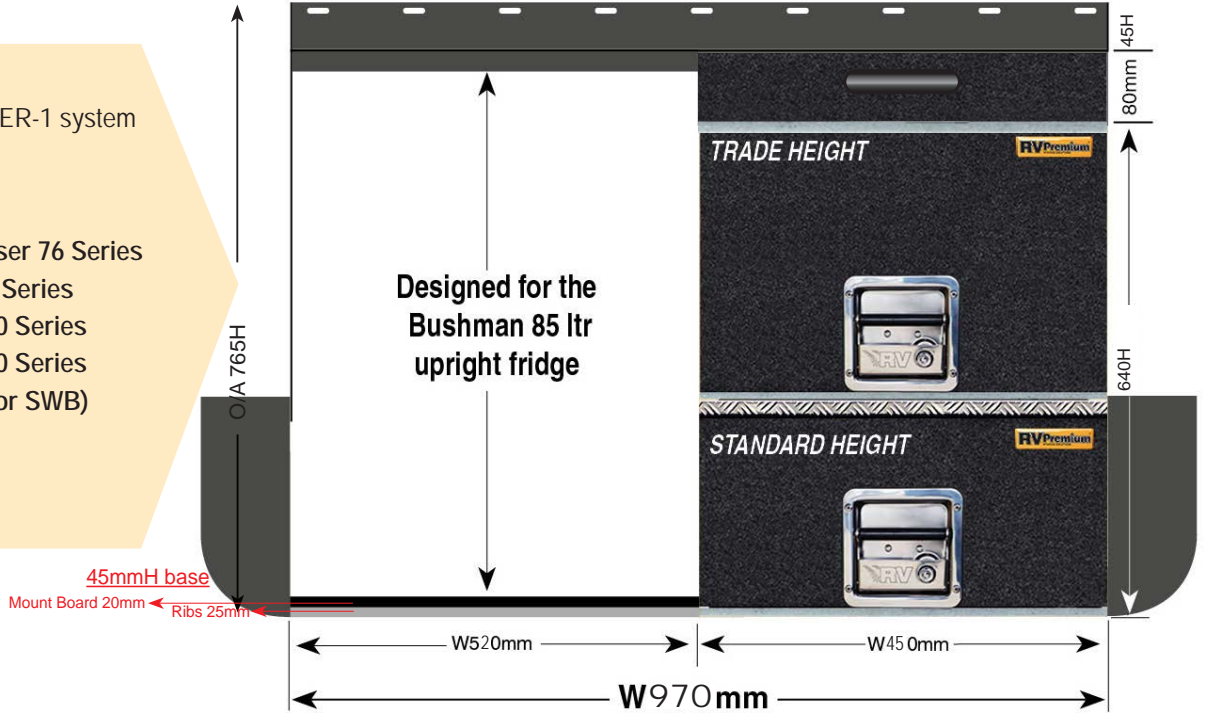

TOURER 1 COMBO (TOURER-1)

PRODUCT SPECS

TOURER-1 FOR LISTED WAGONS ONLY

The Tourer 1 system (TOURER-1) is based on a Standard Height bottom drawer, Trade Height middle drawer, 85Ltr Bushman Upright Fridge and Double Cargo Shelf. ALSO INCLUDES EXTENSION TABLE AND DRAWER LID FOR BOTTOM DRAWER

RIGHT:
This 970W TOURER-1 system is suitable for:

- Toyota Landcruiser 76 Series
- Toyota Prado 95 Series
- Toyota Prado 120 Series
- Toyota Prado 150 Series (Except ZR 3 Door SWB)

LEFT:
This 1020W TOURER-1 system is suitable for:

- Nissan Patrol GQ
- Nissan Patrol GU
- Nissan Patrol Y62
- Toyota Landcruiser 80 Series
- Toyota Landcruiser 100 Series
- Toyota Landcruiser 200 Series
- Toyota Landcruiser 300 Series