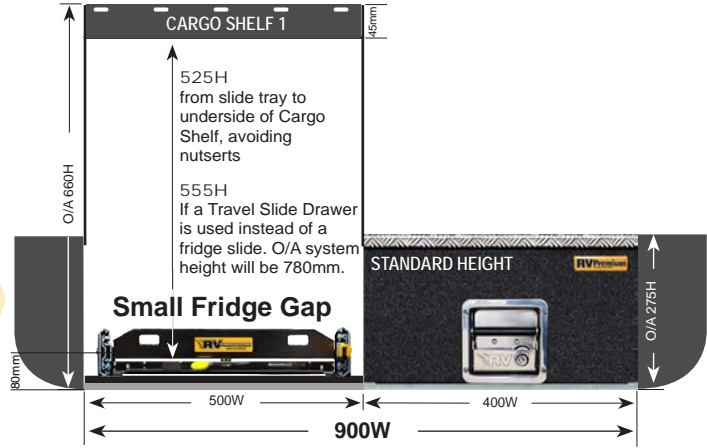

EASY ACCESS COMBO 1 (EAC-1)

PRODUCT SPECS

EAC-1 WAGONS 900W & 970W

These Easy Access Combo 1 systems (EAC-1) are based on a Standard Height system.
Widths available: 900W, 970W or 1020W. NOTE: 1140W not available in wagons.

900mm Wide Systems