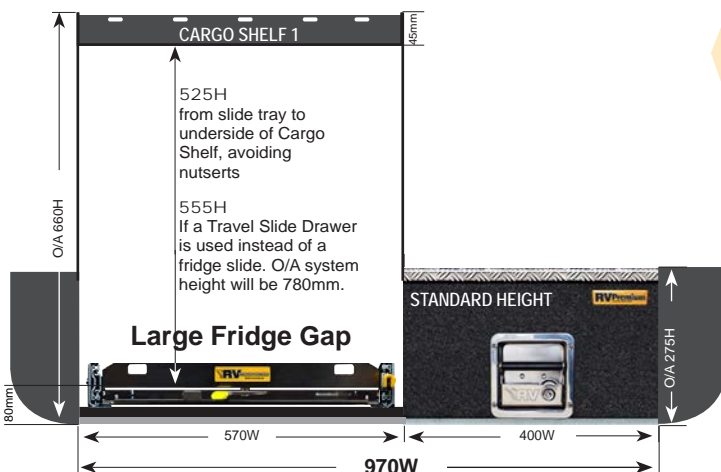

970W Wide Systems

LEFT: Standard Height 970W EAC-1 systems suitable for:

- Toyota Landcruiser 70 Series
- Toyota Landcruiser 76 Series
- Toyota Prado 95, 120, 150
- Toyota Kluger
- Ford Territory
- Holden Colorado 7
- Isuzu MU-X
- **Nissan Pathfinder (R51)**
- Ford Next-Gen Everest
- Mitsubishi Pajero (N-Series)
- Toyota Fortuner

THIS CONFIGURATION IS ALSO AVAILABLE FOR UTILITIES.

RIGHT: Standard Height 900W EAC-1 systems suitable for:

- Ford Everest (2015-2021)
- Landrover Discovery 3 & 4
- Mitsubishi Challenger
- Mitsubishi Pajero Sport
- Suzuki Vitara

THIS CONFIGURATION IS ALSO AVAILABLE FOR UTILITIES.