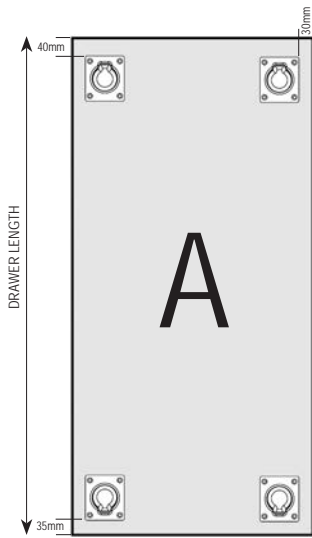

EXTRA TIE DOWNS:

- RRP $18.00 supply only
- RRP $30.00 fitted

NOTE: TIE DOWN POINTS WILL COME INSTALLED IN THE STANDARD POSITIONS SHOWN BELOW UNLESS OTHERWISE SPECIFIED. A $50 FEE APPLIES TO CUSTOM POSITIONING

BELOW: Examples of STANDARD Tie Down positions. Please choose option A, B or C when ordering.

SINGLE DRAWER timber top.
4 TIE DOWNS.