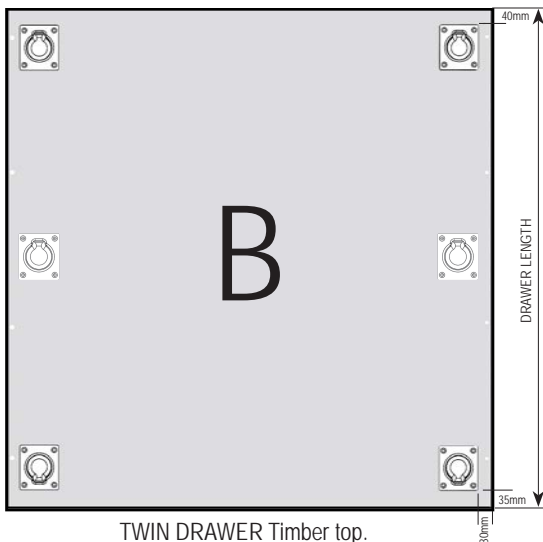

SINGLE DRAWER timber top.
4 TIE DOWNS.

TWIN DRAWER Timber top.
4 TIE DOWNS

TWIN DRAWER Timber top.
6 TIE DOWNS

TWIN DRAWER Timber top.
8 TIE DOWNS

TIE DOWN POINTS & HATCHES – FRIDGE DRAWER COMBOS

Please supply a diagram of your Tie Down requirements IF DIFFERENT TO BELOW. Use these standard fitting positions as a guide.