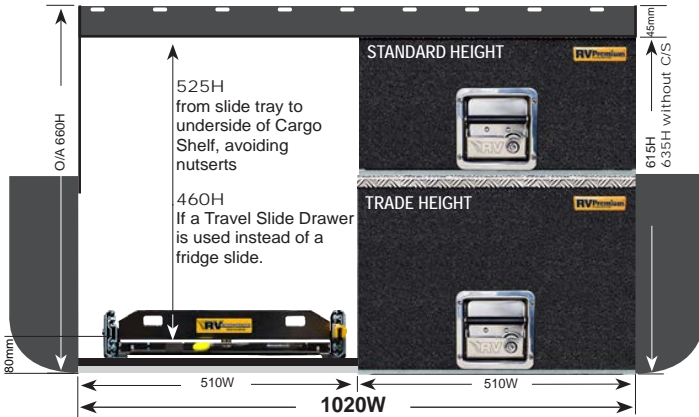

LEFT:
These 1020W EAC-2 systems have a Trade Height bottom drawer and Standard Height top drawer. Suitable for:
Nissan D22 / D40
Nissan NP300
Ford PX Ranger
Mazda B3000/BT50
Mitsubishi MN / MQ Triton
Toyota Hilux
D-Max