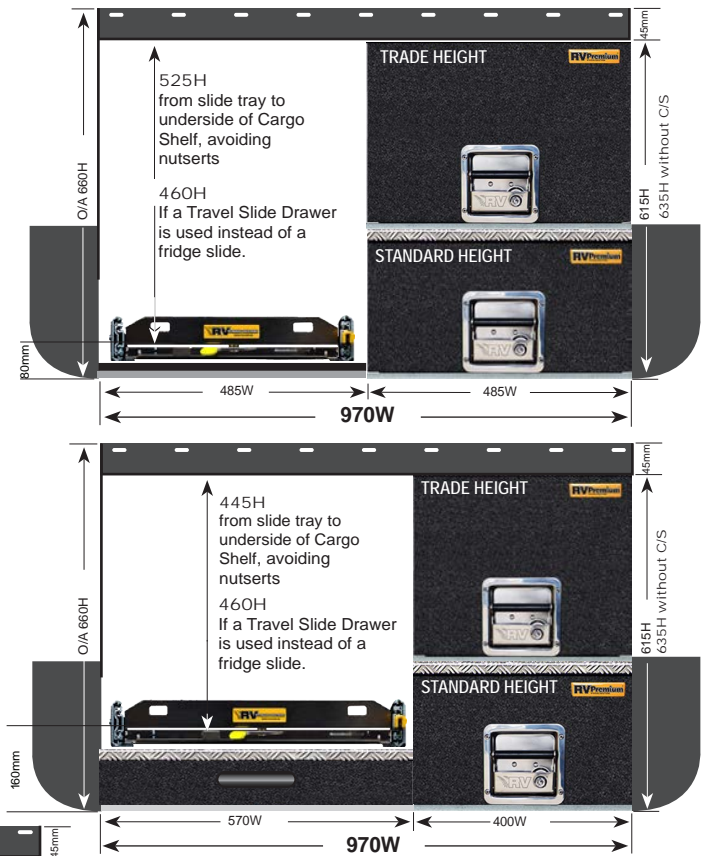

EASY ACCESS COMBO 2 (EAC-2)

PRODUCT SPECS

EAC-2 WAGONS

These Easy Access Combo 2 systems (EAC-2) are based on a Standard Height bottom drawer with Trade Height top drawer OR optional Trade Height Bottom Drawer (+$110).

RIGHT:
These Standard Height 970W EAC-2 systems are suitable for:
Landcruiser 76 Series
Prado 95
Prado 120
Prado 150
Kluger
Territory
Colorado 7
MU-X
Pathfinder

THIS CONFIGURATION IS ALSO AVAILABLE FOR UTILITIES.

LEFT:
These Standard Height 1020W EAC-2 systems are suitable for:

- Landcruiser 80 Series
- Landcruiser 100 Series
- Landcruiser 200 Series
- Landcruiser 300 Series
- GQ / GU Patrol
- Y62 Patrol
- D-Max

THIS CONFIGURATION IS ALSO AVAILABLE FOR ALL UTILITIES.