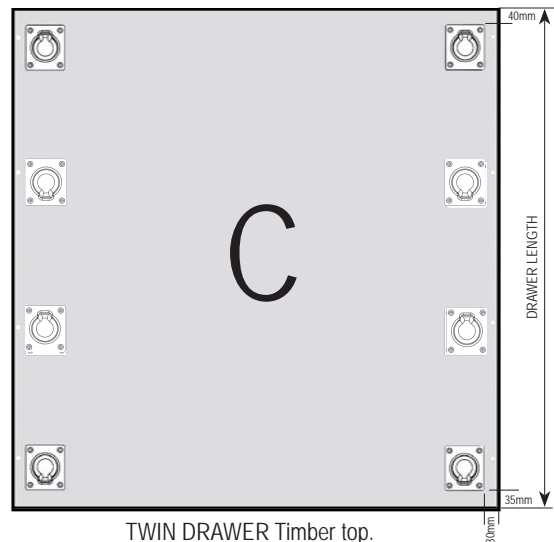

SINGLE DRAWER timber top.
4 TIE DOWNS.

TWIN DRAWER Timber top.
4 TIE DOWNS

TWIN DRAWER Timber top.
6 TIE DOWNS

TWIN DRAWER Timber top.
8 TIE DOWNS

TIE DOWN POINTS & HATCHES – FRIDGE DRAWER COMBOS

Please supply a diagram of your Tie Down requirements IF DIFFERENT TO BELOW. Use these standard fitting positions as a guide.