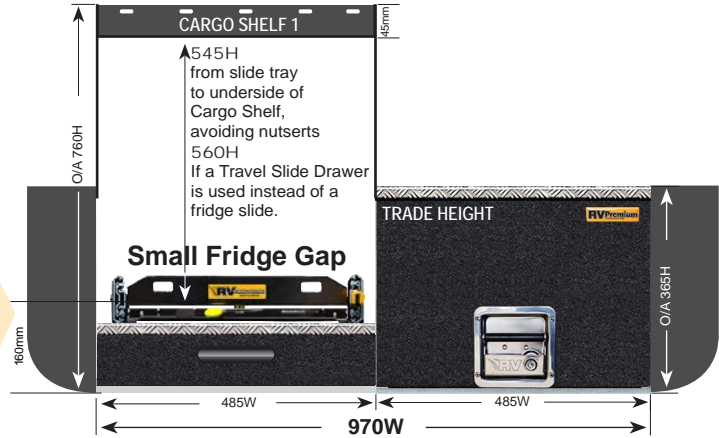

1020W Wide Systems

45H base
Platform 20mm
Rib & Checkerplate 25mm

RIGHT:
These Trade Height 970W EAC-1 systems are suitable for:

- Mitsubishi MK / ML Triton
- Isuzu D-Max Dual Cab
- GreatWall V-Series Dual Cab
- Jeep JK Wrangler 2 Door
- Holden Rodeo