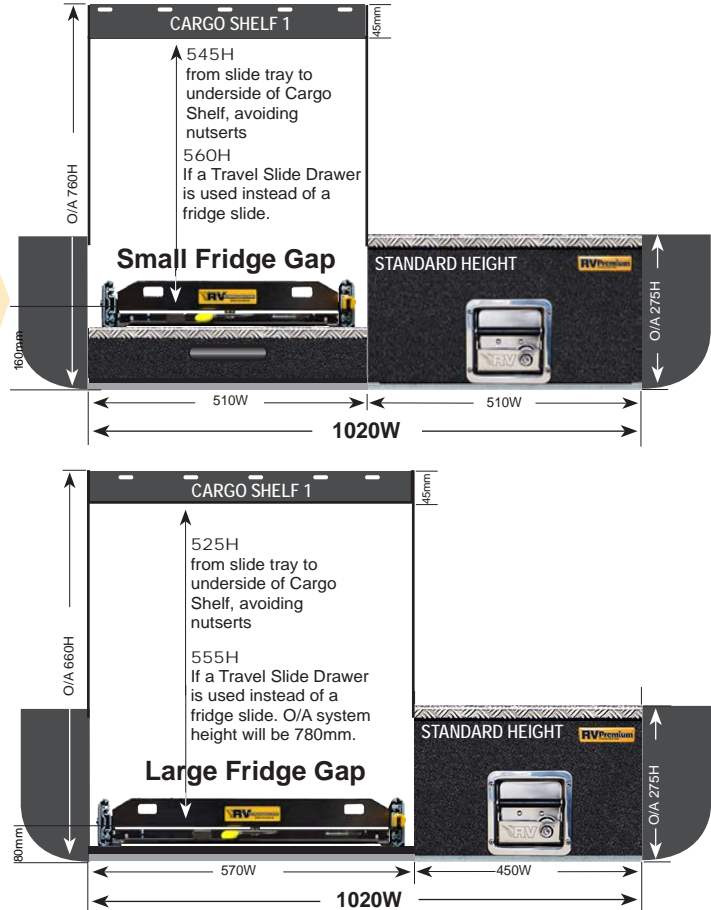

EAC-1 WAGONS - 1020W

These Easy Access Combo 1 systems (EAC-1) are based on a Standard Height system.
Widths available: 900W, 970W or 1020W. NOTE: 1140W not available in wagons.

1020W Wide Systems

RIGHT:
These Standard Height 1020W EAC-1 systems are suitable for:
Toyota Landcruiser 80 Series
Toyota Landcruiser 100 Series
Toyota Landcruiser 200 Series
Toyota Landcruiser 300 Series
Nissan GQ / GU Patrol
Nissan Y62 Patrol

THIS CONFIGURATION IS ALSO AVAILABLE FOR ALL UTILITIES.