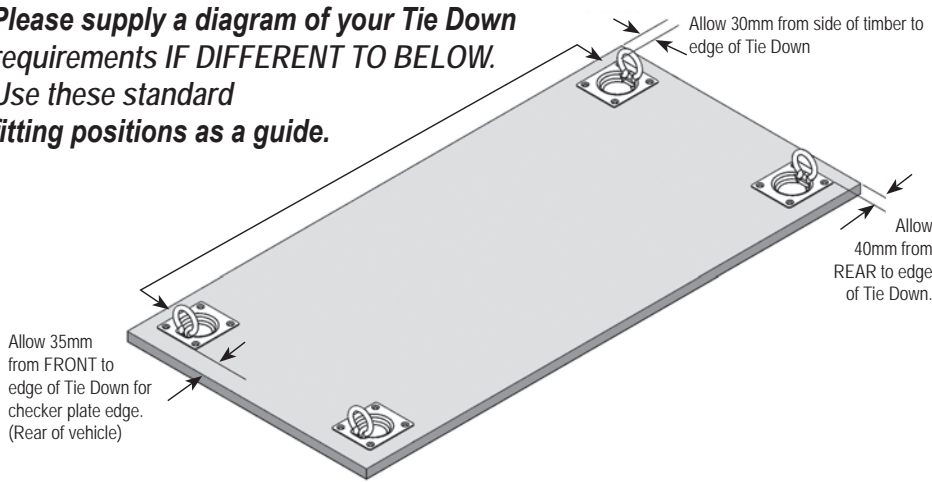

SINGLE DRAWER timber top.
4 TIE DOWNS.

TWIN DRAWER Timber top.
4 TIE DOWNS

TWIN DRAWER Timber top.
6 TIE DOWNS

TWIN DRAWER Timber top.
8 TIE DOWNS

TIE DOWN POINTS & HATCHES – FRIDGE DRAWER COMBOS

Please supply a diagram of your Tie Down requirements IF DIFFERENT TO BELOW. Use these standard fitting positions as a guide.