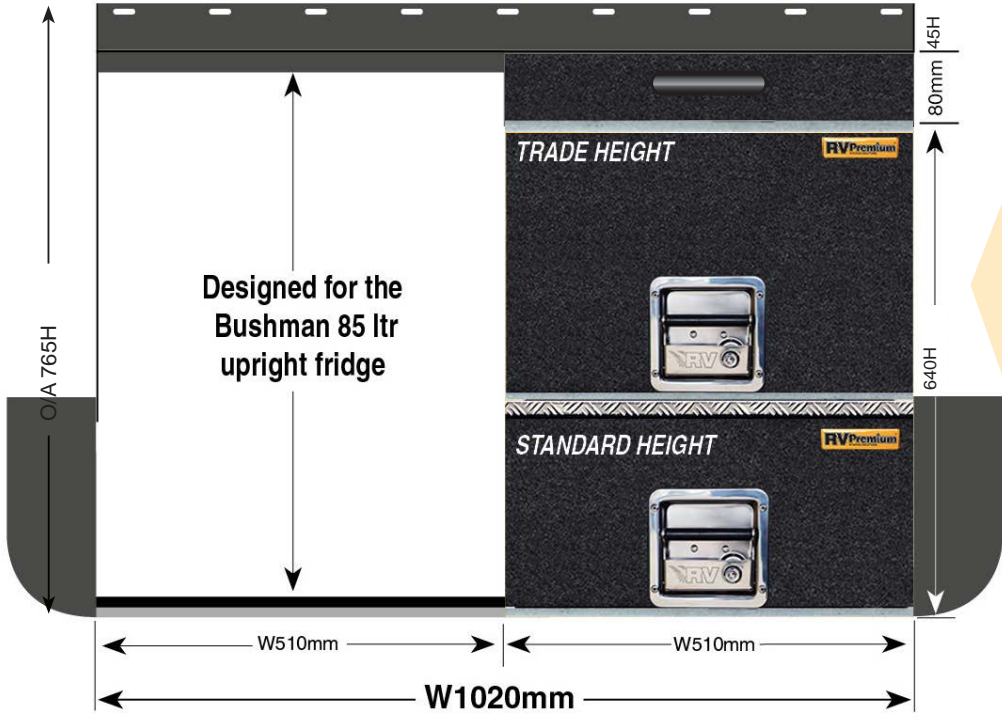

TOURER 1 COMBO (TOURER-1)

PRODUCT SPECS

TOURER-1 FOR LISTED WAGONS ONLY

The Tourer 1 system (TOURER-1) is based on a Standard Height bottom drawer, Trade Height middle drawer, 85Ltr Bushman Upright Fridge and Double Cargo Shelf. ALSO INCLUDES EXTENSION TABLE AND DRAWER LID FOR BOTTOM DRAWER

RIGHT:
This 970W TOURER-1 system is suitable for:

- Toyota Landcruiser 76 Series
- Toyota Prado 95 Series
- Toyota Prado 120 Series
- Toyota Prado 150 Series (Except ZR 3 Door SWB)

LEFT:
This 1020W TOURER-1 system is suitable for:

- Nissan Patrol GQ
- Nissan Patrol GU
- Nissan Patrol Y62
- Toyota Landcruiser 80 Series
- Toyota Landcruiser 100 Series
- Toyota Landcruiser 200 Series
- Toyota Landcruiser 300 Series