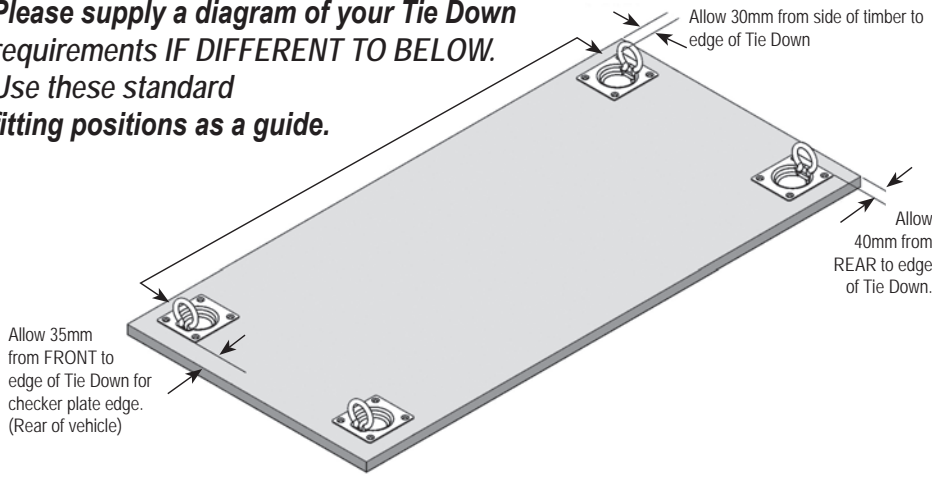

TIE DOWN POINTS – SINGLE AND TWIN DRAWER SYSTEMS

Please supply a diagram of your Tie Down requirements IF DIFFERENT TO BELOW. Use these standard fitting positions as a guide.