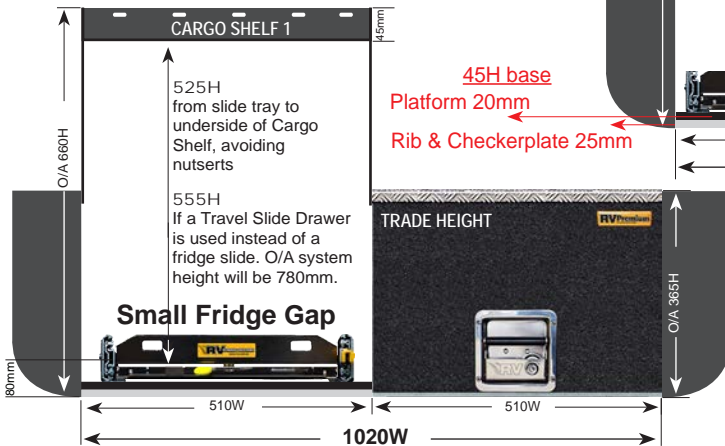

1020W Wide Systems

45H base
Platform 20mm
Rib & Checkerplate 25mm