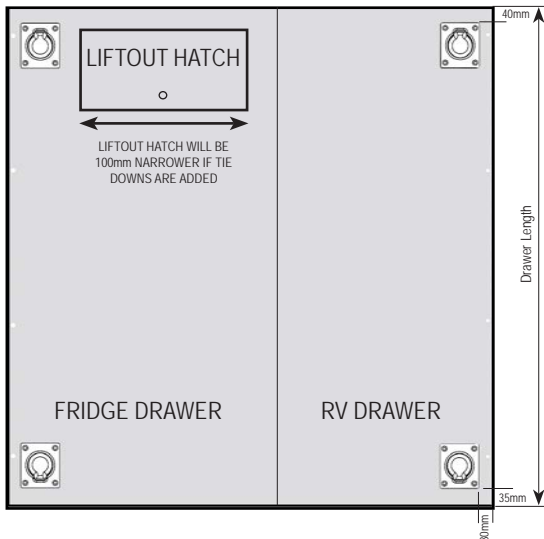

EXTRA TIE DOWNS:

- RRP $18.00 supply only • RRP $30.00 fitted

NOTE: TIE DOWN POINTS WILL COME INSTALLED IN THE STANDARD POSITIONS SHOWN BELOW UNLESS OTHERWISE SPECIFIED. A $50 FEE APPLIES TO CUSTOM POSITIONING

BELOW: Examples of STANDARD Tie Down positions. Use these as a guide to assist with your "Specification Plan" when ordering.

BELOW: NO Tie Downs - Liftout hatch behind fridge drawer will be the full width specified.

FRIDGE DRAWER COMBO TIMBER TOP WITH TIE DOWNS