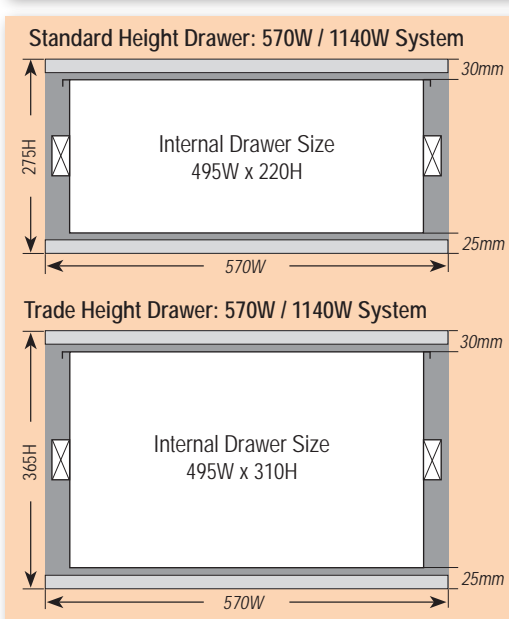

SLIMLINE DRAWER DIMENSIONS

Length	Drawer Unit Dimensions O/A	Single Drawer I/D
PA-S-1	900L x 485W x 100H	810L x 395W x 65H
PA-S-2	900L x 570W x 100H	810L x 480W x 65H
PA-S-3	1000L x 510W x 100H	910L x 420W x 65H
PA-S-4	1000L x 570W x 100H	910L x 480W x 65H