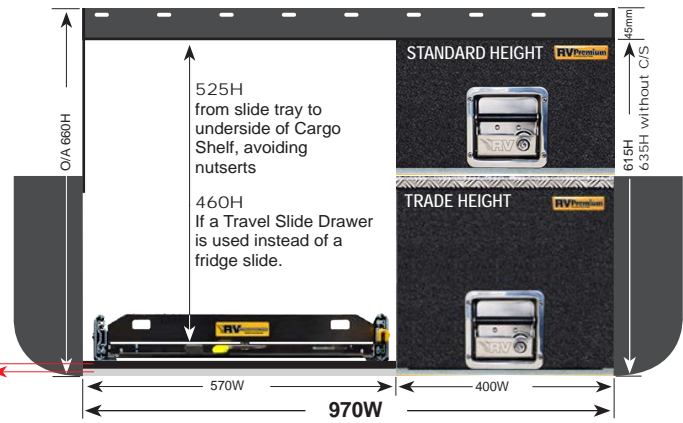

EASY ACCESS COMBO 2 (EAC-2)

PRODUCT SPECS

EAC-2 UTES

These Easy Access Combo 2 systems (EAC-2) are based on a Trade Height bottom drawer with Standard Height top drawer OR optional Trade Height Top Drawer (+$110).

RIGHT:
These 970W EAC-2 systems have a Trade Height bottom drawer and Standard Height top drawer. Suitable for:
Mitsubishi MK / ML Triton
Isuzu D-Max Dual Cab
GreatWall V-Series Dual Cab

45H base
20mm ← 25mm ←