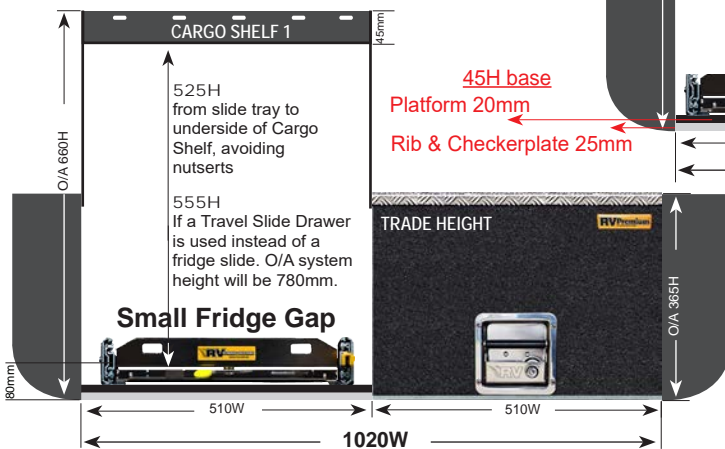

1020W Wide Systems

RIGHT:
These Trade Height 970W EAC-1 systems are suitable for:

- Mitsubishi MK / ML Triton
- Isuzu D-Max Dual Cab
- GreatWall V-Series Dual Cab
- Jeep JK Wrangler 2 Door
- Holden Rodeo

LEFT:
These Trade Height 1020W EAC-1 systems are suitable for:

- Nissan D22 / D40
- Nissan NP300
- Ford PX Ranger
- Mazda B3000/BT50
- Mitsubishi MN / MQ Triton
- Toyota Hilux
- Isuzu D-Max