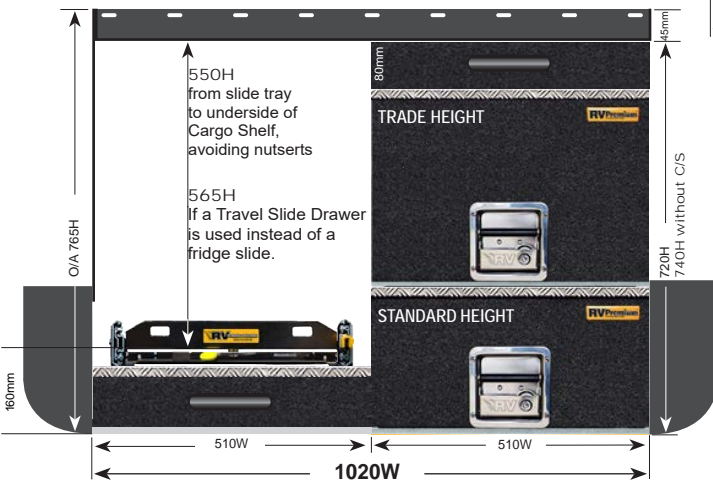

EASY ACCESS COMBO 2 (EAC-2)

PRODUCT SPECS

EAC-2 WAGONS

These Easy Access Combo 2 systems (EAC-2) are based on a Standard Height bottom drawer with Trade Height top drawer OR optional Trade Height Bottom Drawer (+$110).

RIGHT:
These Standard Height 970W EAC-2 systems are suitable for:
Landcruiser 76 Series
Prado 95
Prado 120
Prado 150
Kluger
Territory
Colorado 7
MU-X
Pathfinder

THIS CONFIGURATION IS ALSO AVAILABLE FOR UTILITIES.

LEFT:
These Standard Height 1020W EAC-2 systems are suitable for:
Landcruiser 80 Series
Landcruiser 100 Series
Landcruiser 200 Series
Landcruiser 300 Series
GQ / GU Patrol
Y62 Patrol
D-Max

THIS CONFIGURATION IS ALSO AVAILABLE FOR ALL UTILITIES.