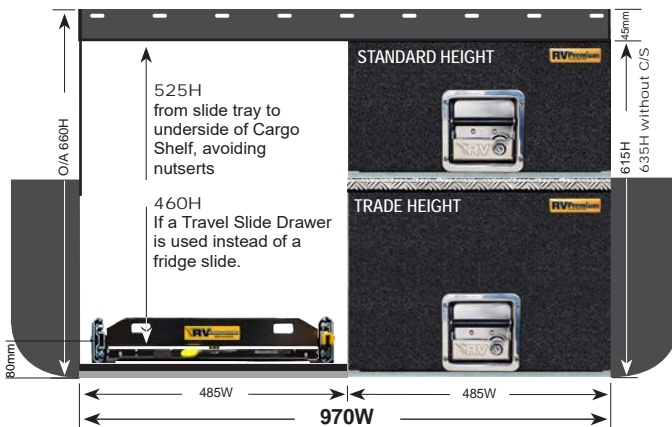

EASY ACCESS COMBO 2 (EAC-2)

PRODUCT SPECS

EAC-2 UTES

These Easy Access Combo 2 systems (EAC-2) are based on a Trade Height bottom drawer with Standard Height top drawer OR optional Trade Height Top Drawer (+$110).

RIGHT:
These 970W EAC-2 systems have a Trade Height bottom drawer and Standard Height top drawer. Suitable for:
Mitsubishi MK / ML Triton
Isuzu D-Max Dual Cab
GreatWall V-Series Dual Cab

LEFT:
These 1020W EAC-2 systems have a Trade Height bottom drawer and Standard Height top drawer. Suitable for:
Nissan D22 / D40
Nissan NP300
Ford PX Ranger
Mazda B3000/BT50
Mitsubishi MN / MQ Triton
Toyota Hilux
D-Max