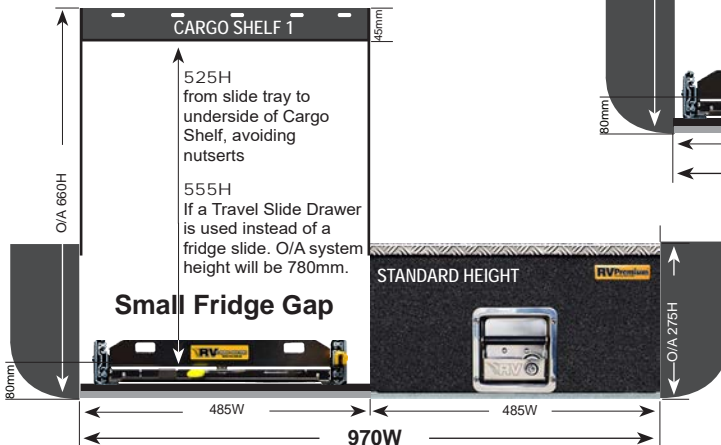

970W Wide Systems

LEFT:
Standard Height 970W EAC-1 systems suitable for:

- Toyota Landcruiser 70 Series
- Toyota Landcruiser 76 Series
- Toyota Prado 95, 120, 150
- Toyota Kluger
- Ford Territory
- Holden Colorado 7
- Isuzu MU-X
- **Nissan Pathfinder (R51)**
- Ford Next-Gen Everest
- Mitsubishi Pajero (N-Series)
- Toyota Fortuner

THIS CONFIGURATION IS ALSO AVAILABLE FOR UTILITIES.

RIGHT:
Standard Height 900W EAC-1 systems suitable for:

- Ford Everest (2015-2021)
- Landrover Discovery 3 & 4
- Mitsubishi Challenger
- Mitsubishi Pajero Sport
- Suzuki Vitara

THIS CONFIGURATION IS ALSO AVAILABLE FOR UTILITIES.