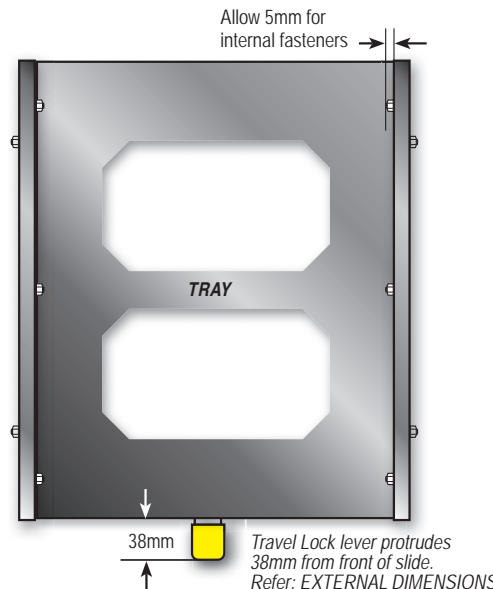

PREMIUM HEAVY DUTY FREE STANDING SLIDES

WEIGHT RATINGS (HEAVY DUTY SLIDES)

Whilst the manufacturers of these runners rate them at 250kg per pair, RV recommend an evenly distributed weight of 100kg on our HD slide units.