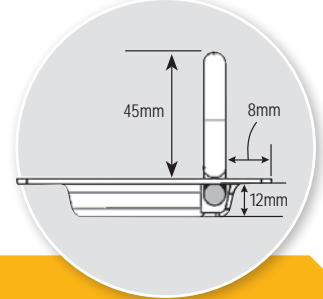

SINGLE DRAWER timber top.
4 TIE DOWNS.

TWIN DRAWER Timber top.
4 TIE DOWNS

TWIN DRAWER Timber top.
6 TIE DOWNS

TWIN DRAWER Timber top.
8 TIE DOWNS

TIE DOWN POINTS & HATCHES – FRIDGE DRAWER COMBOS

Please supply a diagram of your Tie Down requirements IF DIFFERENT TO BELOW. Use these standard fitting positions as a guide.