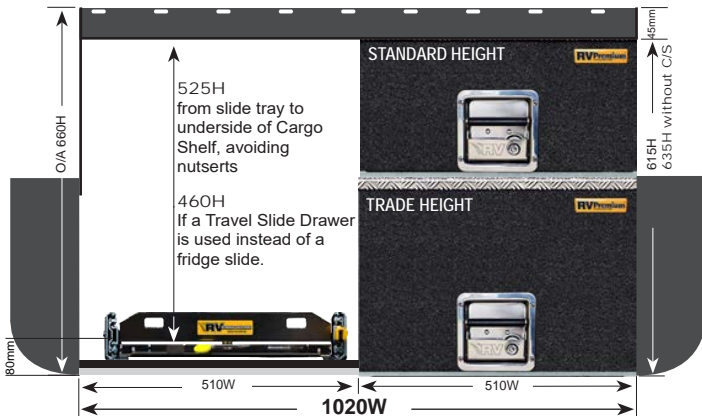

EASY ACCESS COMBO 2 (EAC-2)

PRODUCT SPECS

EAC-2 UTES

These Easy Access Combo 2 systems (EAC-2) are based on a Trade Height bottom drawer with Standard Height top drawer OR optional Trade Height Top Drawer (+$110).

RIGHT:
These 970W EAC-2 systems have a Trade Height bottom drawer and Standard Height top drawer. Suitable for:
Mitsubishi MK / ML Triton
Isuzu D-Max Dual Cab
GreatWall V-Series Dual Cab

LEFT:
These 1020W EAC-2 systems have a Trade Height bottom drawer and Standard Height top drawer. Suitable for:
Nissan D22 / D40
Nissan NP300
Ford PX Ranger
Mazda B3000/BT50
Mitsubishi MN / MQ Triton
Toyota Hilux
D-Max