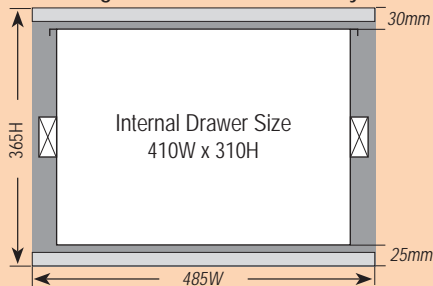

Trade Height Drawer: 485W / 970W System