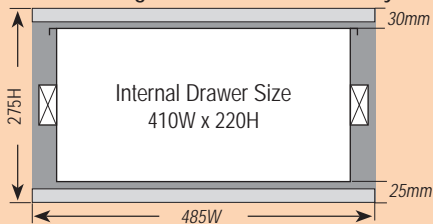

SLIMLINE DRAWER DIMENSIONS

Length	Drawer Unit Dimensions O/A	Single Drawer I/D
PA-S-1	900L x 485W x 100H	810L x 395W x 65H
PA-S-2	900L x 570W x 100H	810L x 480W x 65H
PA-S-3	1000L x 510W x 100H	910L x 420W x 65H
PA-S-4	1000L x 570W x 100H	910L x 480W x 65H

Standard Height Drawer: 485W / 970W System