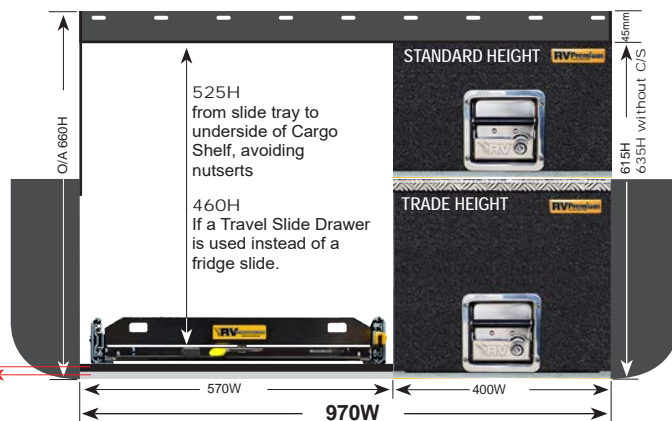

EASY ACCESS COMBO 2 (EAC-2)

PRODUCT SPECS

EAC-2 UTES

These Easy Access Combo 2 systems (EAC-2) are based on a Trade Height bottom drawer with Standard Height top drawer OR optional Trade Height Top Drawer (+$110).

RIGHT:
These 970W EAC-2 systems have a Trade Height bottom drawer and Standard Height top drawer. Suitable for:
Mitsubishi MK / ML Triton
Isuzu D-Max Dual Cab
GreatWall V-Series Dual Cab

LEFT:
These 1020W EAC-2 systems have a Trade Height bottom drawer and Standard Height top drawer. Suitable for:
Nissan D22 / D40
Nissan NP300
Ford PX Ranger
Mazda B3000/BT50
Mitsubishi MN / MQ Triton
Toyota Hilux
D-Max