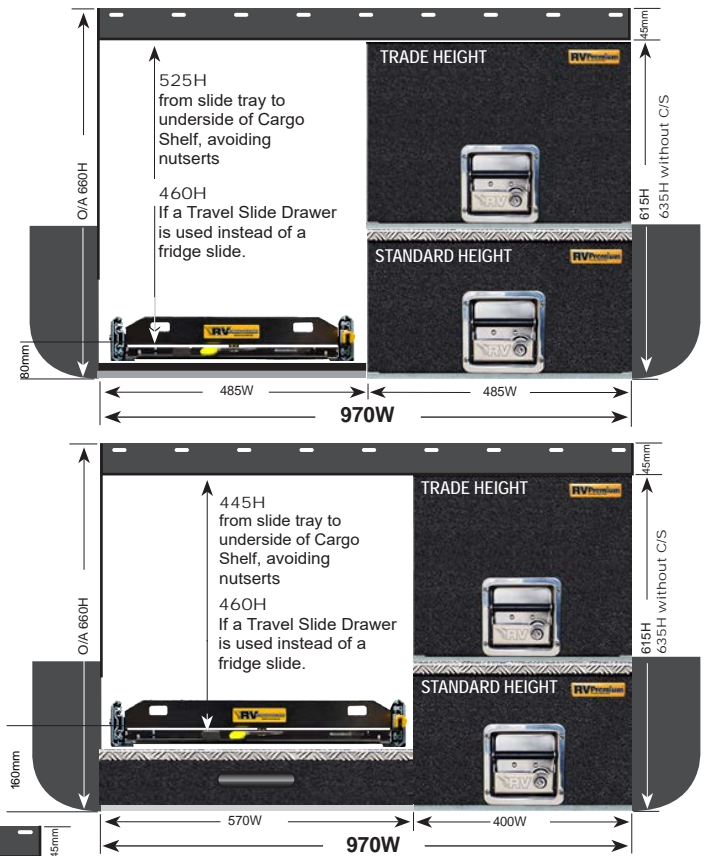

EASY ACCESS COMBO 2 (EAC-2)

PRODUCT SPECS

EAC-2 WAGONS

These Easy Access Combo 2 systems (EAC-2) are based on a Standard Height bottom drawer with Trade Height top drawer OR optional Trade Height Bottom Drawer (+$110).

RIGHT:
These Standard Height 970W EAC-2 systems are suitable for:
Landcruiser 76 Series
Prado 95
Prado 120
Prado 150
Kluger
Territory
Colorado 7
MU-X
Pathfinder

THIS CONFIGURATION IS ALSO AVAILABLE FOR UTILITIES.

LEFT:
These Standard Height 1020W EAC-2 systems are suitable for:
Landcruiser 80 Series
Landcruiser 100 Series
Landcruiser 200 Series
Landcruiser 300 Series
GQ / GU Patrol
Y62 Patrol
D-Max

THIS CONFIGURATION IS ALSO AVAILABLE FOR ALL UTILITIES.