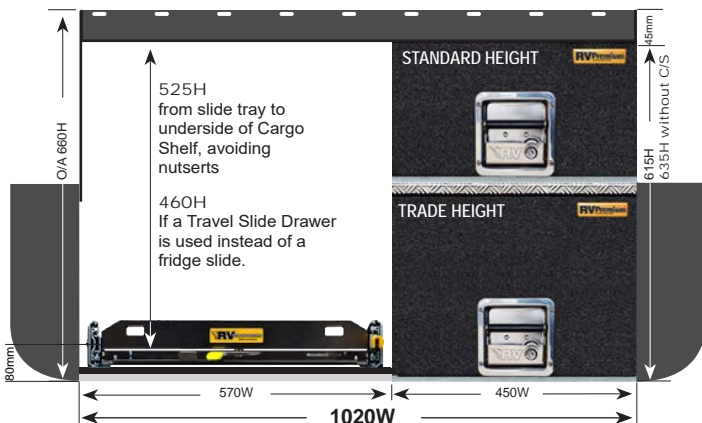

EASY ACCESS COMBO 2 (EAC-2)

PRODUCT SPECS

EAC-2 UTES

These Easy Access Combo 2 systems (EAC-2) are based on a Trade Height bottom drawer with Standard Height top drawer OR optional Trade Height Top Drawer (+$110).

RIGHT:
These 970W EAC-2 systems have a Trade Height bottom drawer and Standard Height top drawer. Suitable for:
Mitsubishi MK / ML Triton
Isuzu D-Max Dual Cab
GreatWall V-Series Dual Cab

LEFT:
These 1020W EAC-2 systems have a Trade Height bottom drawer and Standard Height top drawer. Suitable for:
Nissan D22 / D40
Nissan NP300
Ford PX Ranger
Mazda B3000/BT50
Mitsubishi MN / MQ Triton
Toyota Hilux
D-Max