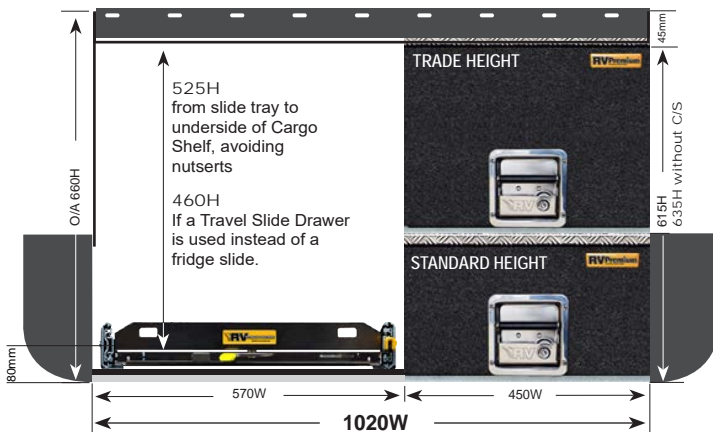

EASY ACCESS COMBO 2 (EAC-2)

PRODUCT SPECS

EAC-2 WAGONS

These Easy Access Combo 2 systems (EAC-2) are based on a Standard Height bottom drawer with Trade Height top drawer OR optional Trade Height Bottom Drawer (+$110).

RIGHT:
These Standard Height 970W EAC-2 systems are suitable for:
Landcruiser 76 Series
Prado 95
Prado 120
Prado 150
Kluger
Territory
Colorado 7
MU-X
Pathfinder

THIS CONFIGURATION IS ALSO AVAILABLE FOR UTILITIES.

LEFT:
These Standard Height 1020W EAC-2 systems are suitable for:
Landcruiser 80 Series
Landcruiser 100 Series
Landcruiser 200 Series
Landcruiser 300 Series
GQ / GU Patrol
Y62 Patrol
D-Max

THIS CONFIGURATION IS ALSO AVAILABLE FOR ALL UTILITIES.