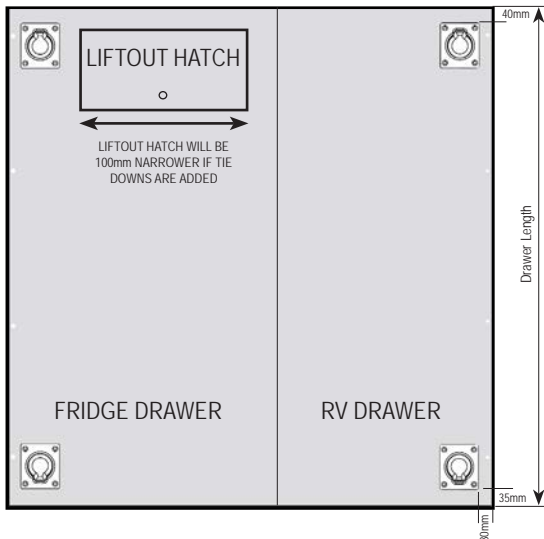

EXTRA TIE DOWNS:

- RRP $18.00 supply only • RRP $30.00 fitted

NOTE: TIE DOWN POINTS WILL COME INSTALLED IN THE STANDARD POSITIONS SHOWN BELOW UNLESS OTHERWISE SPECIFIED. A $50 FEE APPLIES TO CUSTOM POSITIONING

BELOW: Examples of STANDARD Tie Down positions. Use these as a guide to assist with your "Specification Plan" when ordering.

BELOW: NO Tie Downs - Liftout hatch behind fridge drawer will be the full width specified.

FRIDGE DRAWER COMBO TIMBER TOP WITH TIE DOWNS