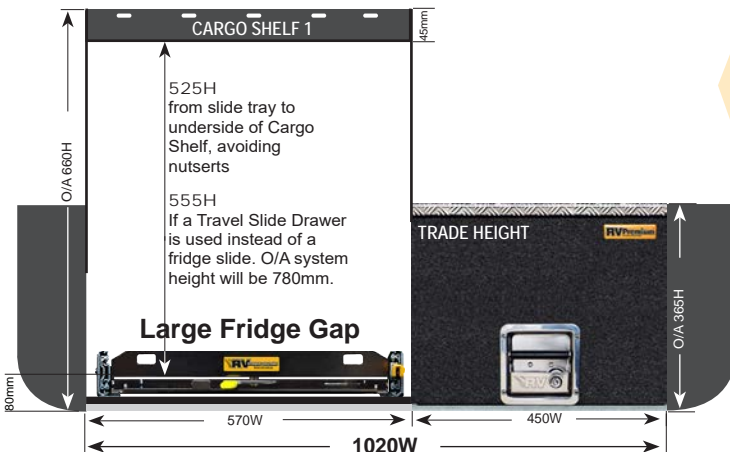

1020W Wide Systems

RIGHT:
These Trade Height 970W EAC-1 systems are suitable for:

- Mitsubishi MK / ML Triton
- Isuzu D-Max Dual Cab
- GreatWall V-Series Dual Cab
- Jeep JK Wrangler 2 Door
- Holden Rodeo

LEFT:
These Trade Height 1020W EAC-1 systems are suitable for:

- Nissan D22 / D40
- Nissan NP300
- Ford PX Ranger
- Mazda B3000/BT50
- Mitsubishi MN / MQ Triton
- Toyota Hilux
- Isuzu D-Max