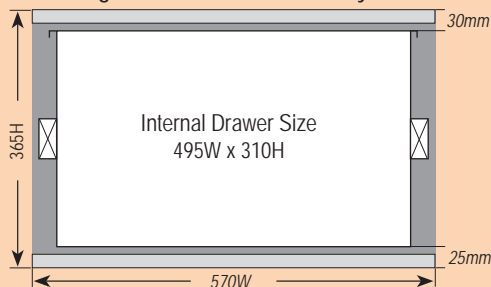

Trade Height Drawer: 570W / 1140W System