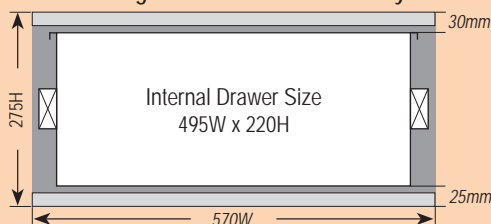

Standard Height Drawer: 485W / 970W System

Trade Height Drawer: 485W / 970W System

Standard Height Drawer: 510W / 1020W System

Trade Height Drawer: 510W / 1020W System

Standard Height Drawer: 570W / 1140W System