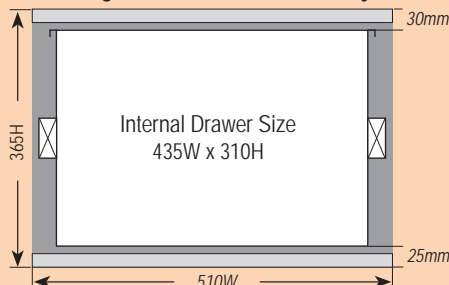

Standard Height Drawer: 485W / 970W System

Trade Height Drawer: 485W / 970W System

Standard Height Drawer: 510W / 1020W System

Trade Height Drawer: 510W / 1020W System

Standard Height Drawer: 570W / 1140W System