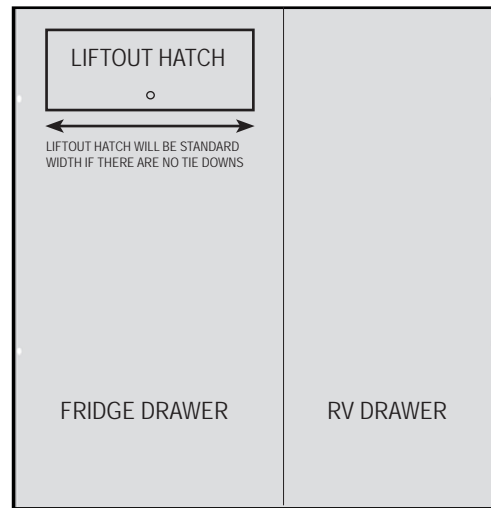

FRIDGE DRAWER COMBO TIMBER TOP WITHOUT TIE DOWNS

EXTRA TIE DOWNS:

- RRP $18.00 supply only • RRP $30.00 fitted

NOTE: TIE DOWN POINTS WILL COME INSTALLED IN THE STANDARD POSITIONS SHOWN BELOW UNLESS OTHERWISE SPECIFIED. A $50 FEE APPLIES TO CUSTOM POSITIONING

BELOW: Examples of STANDARD Tie Down positions. Use these as a guide to assist with your "Specification Plan" when ordering.

BELOW: NO Tie Downs - Liftout hatch behind fridge drawer will be the full width specified.