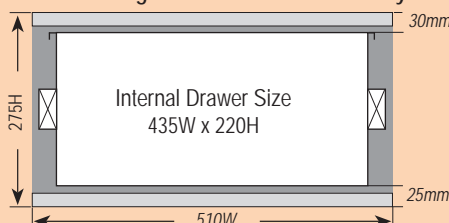

Standard Height Drawer: 510W / 1020W System