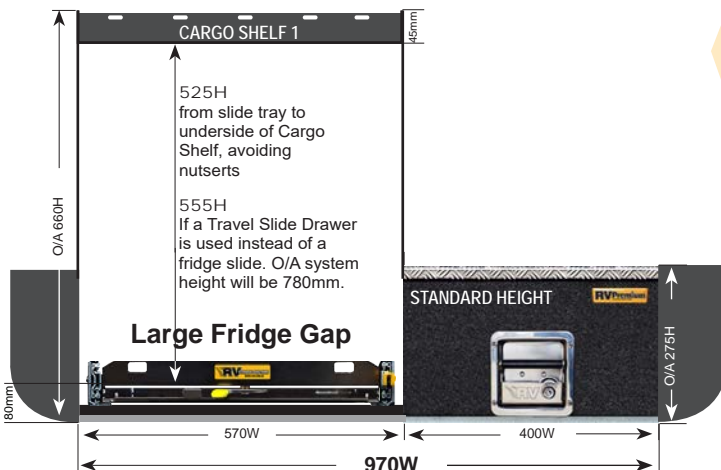

970W Wide Systems

LEFT:
Standard Height 970W EAC-1 systems suitable for:

- Toyota Landcruiser 70 Series
- Toyota Landcruiser 76 Series
- Toyota Prado 95, 120, 150
- Toyota Kluger
- Ford Territory
- Holden Colorado 7
- Isuzu MU-X
- **Nissan Pathfinder (R51)**
- Ford Next-Gen Everest
- Mitsubishi Pajero (N-Series)
- Toyota Fortuner

THIS CONFIGURATION IS ALSO AVAILABLE FOR UTILITIES.

RIGHT:
Standard Height 900W EAC-1 systems suitable for:

- Ford Everest (2015-2021)
- Landrover Discovery 3 & 4
- Mitsubishi Challenger
- Mitsubishi Pajero Sport
- Suzuki Vitara

THIS CONFIGURATION IS ALSO AVAILABLE FOR UTILITIES.