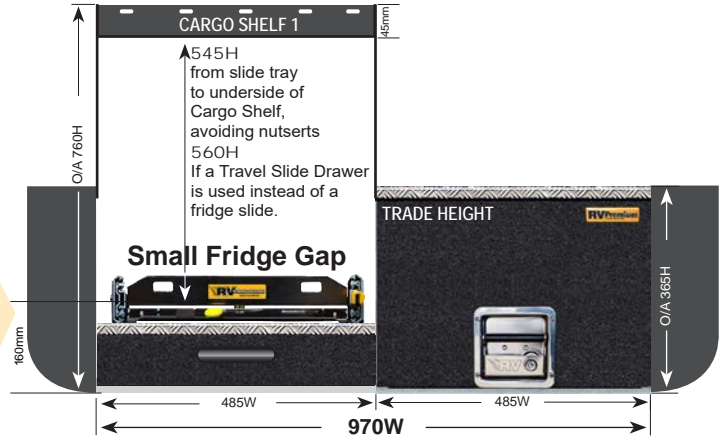

*THIS CONFIGURATION IS
ALSO AVAILABLE FOR ALL
UTILITIES.*

EASY ACCESS COMBO 1 (EAC-1)

PRODUCT SPECS

EAC-1 UTES - 970W & 1020W

These Easy Access Combo 1 systems (EAC-1) are based on a Trade Height system.

970W Wide Systems