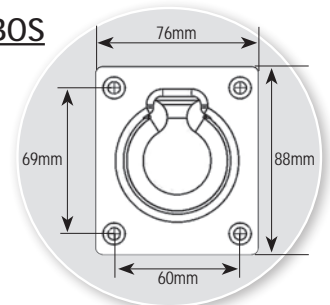

SINGLE DRAWER timber top.
4 TIE DOWNS.

TWIN DRAWER Timber top.
4 TIE DOWNS

TWIN DRAWER Timber top.
6 TIE DOWNS

TWIN DRAWER Timber top.
8 TIE DOWNS

TIE DOWN POINTS & HATCHES – FRIDGE DRAWER COMBOS

Please supply a diagram of your Tie Down requirements IF DIFFERENT TO BELOW. Use these standard fitting positions as a guide.