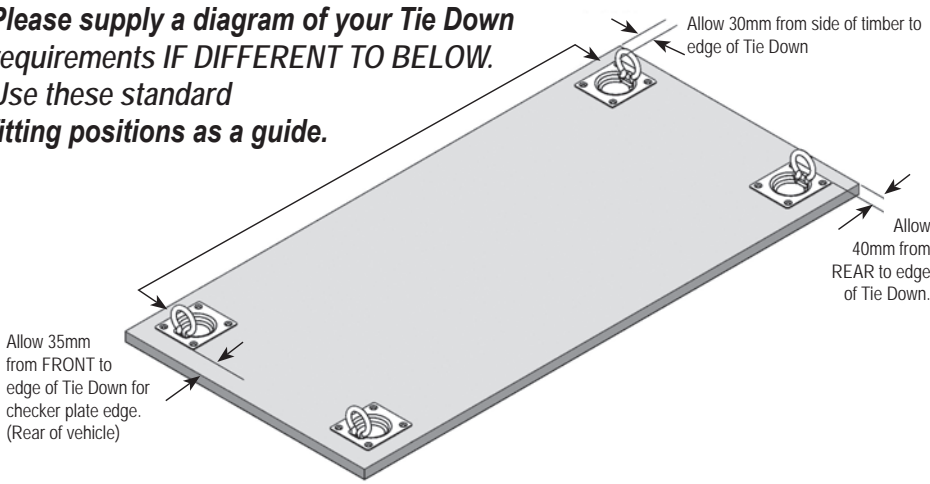

SINGLE DRAWER timber top.
4 TIE DOWNS.

TWIN DRAWER Timber top.
4 TIE DOWNS

TWIN DRAWER Timber top.
6 TIE DOWNS

TWIN DRAWER Timber top.
8 TIE DOWNS

TIE DOWN POINTS & HATCHES – FRIDGE DRAWER COMBOS

Please supply a diagram of your Tie Down requirements IF DIFFERENT TO BELOW. Use these standard fitting positions as a guide.