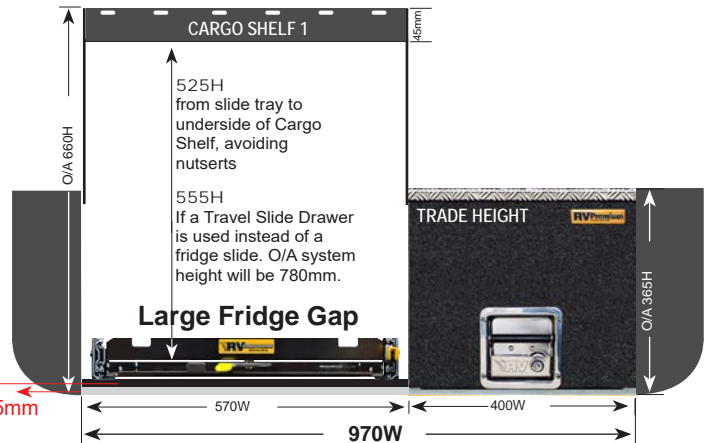

*THIS CONFIGURATION IS
ALSO AVAILABLE FOR ALL
UTILITIES.*

EASY ACCESS COMBO 1 (EAC-1)

PRODUCT SPECS

EAC-1 UTES - 970W & 1020W

These Easy Access Combo 1 systems (EAC-1) are based on a Trade Height system.

970W Wide Systems