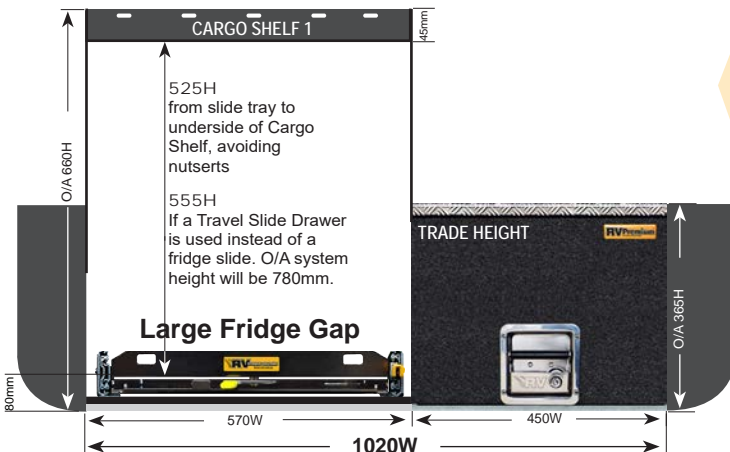

1020W Wide Systems

45H base
Platform 20mm
Rib & Checkerplate 25mm

RIGHT:
These Trade Height 970W EAC-1 systems are suitable for:

- Mitsubishi MK / ML Triton
- Isuzu D-Max Dual Cab
- GreatWall V-Series Dual Cab
- Jeep JK Wrangler 2 Door
- Holden Rodeo