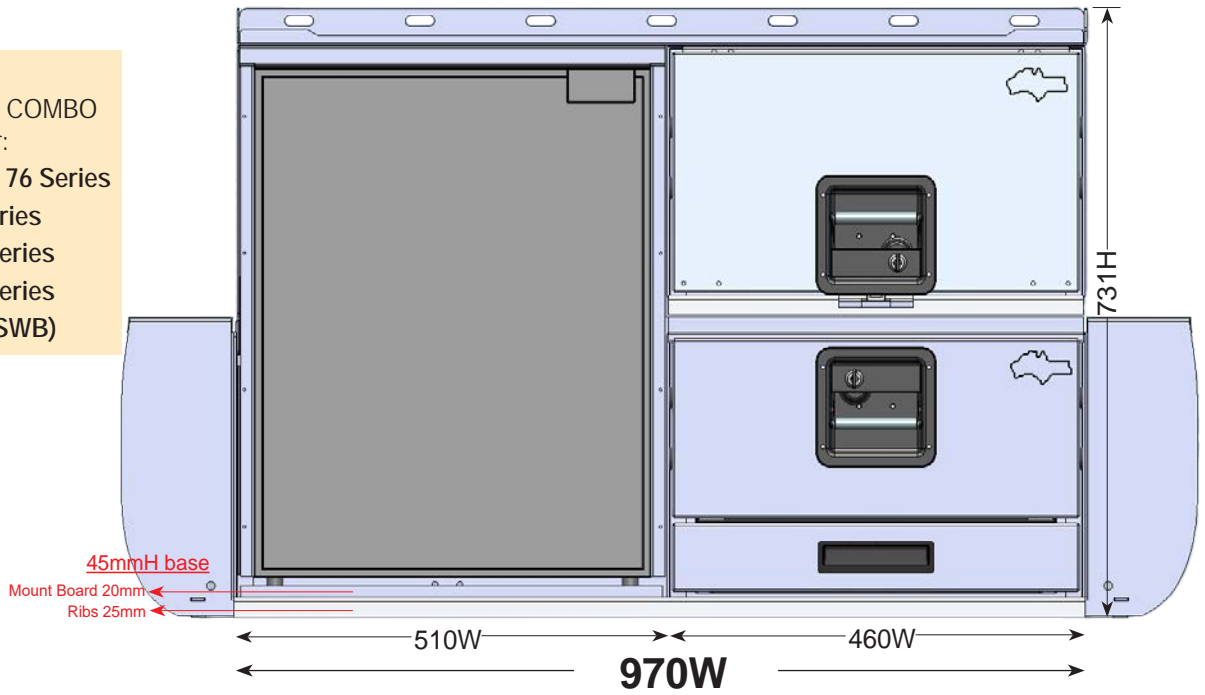

TOURER COMBO

PRODUCT SPECS

TOURER COMBO FOR LISTED WAGONS ONLY

The Tourer Combo system is based on a Slimline Pantry bottom drawer, Standard Height middle drawer AND Trade Height Top Drawer, 85Lt Bushman Upright Fridge and Double Cargo Shelf. **ALSO INCLUDES EXTENSION TABLE AND DRAWER LIDS FOR SLIMLINE & STANDARD DRAWERS**

RIGHT:
This 970W TOURER COMBO system is suitable for:
Toyota Landcruiser 76 Series
Toyota Prado 95 Series
Toyota Prado 120 Series
Toyota Prado 150 Series
(Except ZR 3 Door SWB)

LEFT:
This 1020W TOURER COMBO system is suitable for:
Nissan Patrol GQ
Nissan Patrol GU
Nissan Patrol Y62
Toyota Landcruiser 60 Series
Toyota Landcruiser 80 Series
Toyota Landcruiser 100 Series
Toyota Landcruiser 200 Series
Toyota Landcruiser 300 Series
Ineos Grenadier