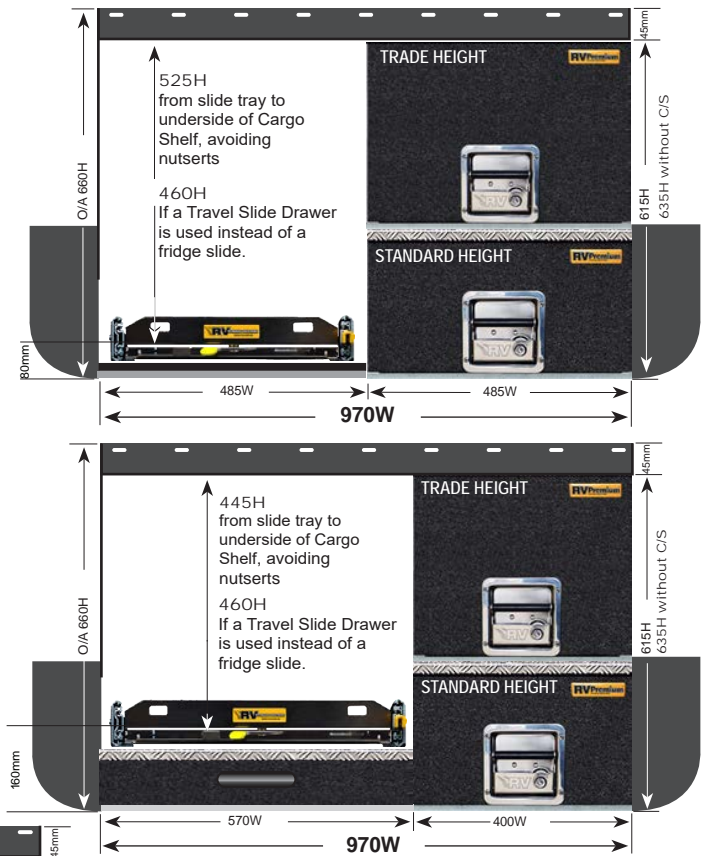

EASY ACCESS COMBO 2 (EAC-2)

PRODUCT SPECS

EAC-2 WAGONS

These Easy Access Combo 2 systems (EAC-2) are based on a Standard Height bottom drawer with Trade Height top drawer OR optional Trade Height Bottom Drawer (+$110).

RIGHT:
These Standard Height 970W EAC-2 systems are suitable for:
Landcruiser 76 Series
Prado 95
Prado 120
Prado 150
Kluger
Territory
Colorado 7
MU-X
Pathfinder

THIS CONFIGURATION IS ALSO AVAILABLE FOR UTILITIES.

LEFT:
These Standard Height 1020W EAC-2 systems are suitable for:
Landcruiser 80 Series
Landcruiser 100 Series
Landcruiser 200 Series
Landcruiser 300 Series
GQ / GU Patrol
Y62 Patrol
D-Max
THIS CONFIGURATION IS ALSO AVAILABLE FOR ALL UTILITIES.