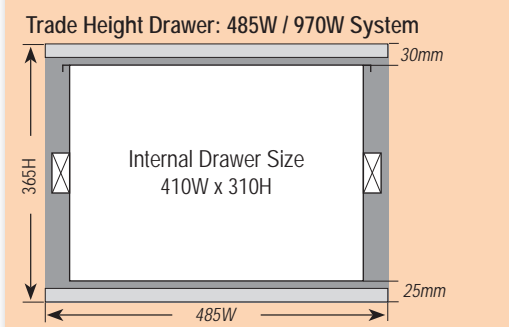

SLIMLINE DRAWER DIMENSIONS

Length	Drawer Unit Dimensions O/A	Single Drawer I/D
PA-S-1	900L x 485W x 100H	810L x 395W x 65H
PA-S-2	900L x 570W x 100H	810L x 480W x 65H
PA-S-3	1000L x 510W x 100H	910L x 420W x 65H
PA-S-4	1000L x 570W x 100H	910L x 480W x 65H