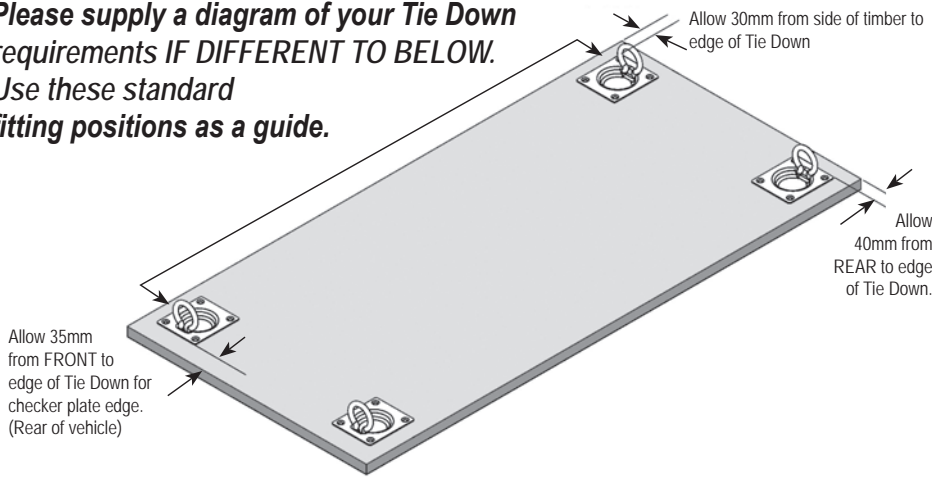

TIE DOWN POINTS – SINGLE AND TWIN DRAWER SYSTEMS

Please supply a diagram of your Tie Down requirements IF DIFFERENT TO BELOW. Use these standard fitting positions as a guide.