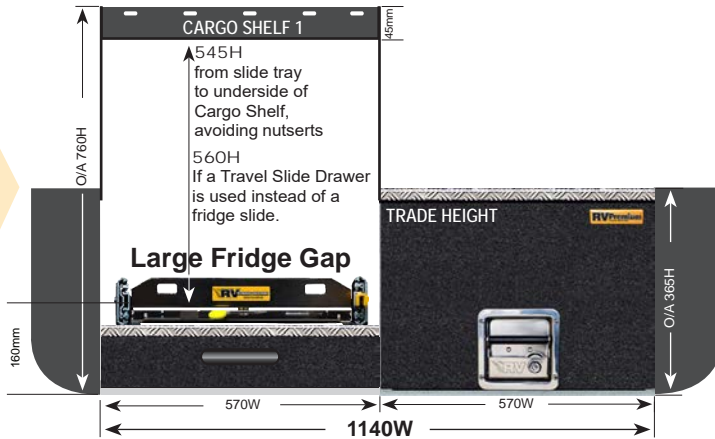

EASY ACCESS COMBO 1 (EAC-1)

PRODUCT SPECS

EAC-1 UTES - 1140W

This Easy Access Combo 1 system (EAC-1) is based on a Trade Height system. No small gap option available for 1140W wide system.

RIGHT:
This Trade Height 1140W EAC-1 system is suitable for:

- VW Amarok
- Dodge Ram
- Ford Next Gen Ranger (No Tub Liner or Roller Shutter)
- Mercedes X-Class

1140W Wide System