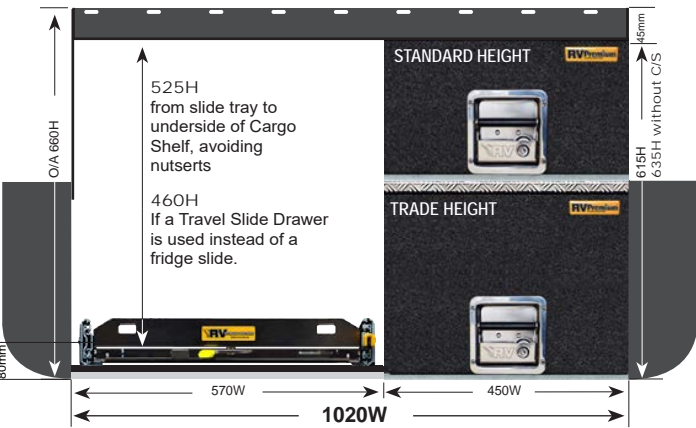

EASY ACCESS COMBO 2 (EAC-2) PRODUCT SPECS

EAC-2 UTES

These Easy Access Combo 2 systems (EAC-2) are based on a Trade Height bottom drawer with Standard Height top drawer OR optional Trade Height Top Drawer (+$110).

RIGHT:
These 970W EAC-2 systems have a Trade Height bottom drawer and Standard Height top drawer. Suitable for:
Mitsubishi MK / ML Triton
Isuzu D-Max Dual Cab
GreatWall V-Series Dual Cab

LEFT:
These 1020W EAC-2 systems have a Trade Height bottom drawer and Standard Height top drawer. Suitable for:
Nissan D22 / D40
Nissan NP300
Ford PX Ranger
Mazda B3000/BT50
Mitsubishi MN / MQ Triton
Toyota Hilux
D-Max