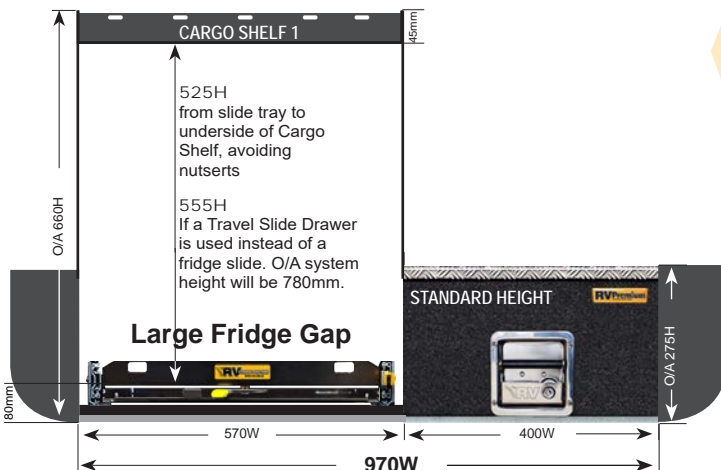

970W Wide Systems

RIGHT:
Standard Height 900W EAC-1 systems suitable for:

- Ford Everest (2015-2021)
- Landrover Discovery 3 & 4
- Mitsubishi Challenger
- Mitsubishi Pajero Sport
- Suzuki Vitara

THIS CONFIGURATION IS ALSO AVAILABLE FOR UTILITIES.

LEFT:
Standard Height 970W EAC-1 systems suitable for:

- Toyota Landcruiser 70 Series
- Toyota Landcruiser 76 Series
- Toyota Prado 95, 120, 150
- Toyota Kluger
- Ford Territory
- Holden Colorado 7
- Isuzu MU-X
- **Nissan Pathfinder (R51)**
- Ford Next-Gen Everest
- Mitsubishi Pajero (N-Series)
- Toyota Fortuner

THIS CONFIGURATION IS ALSO AVAILABLE FOR UTILITIES.