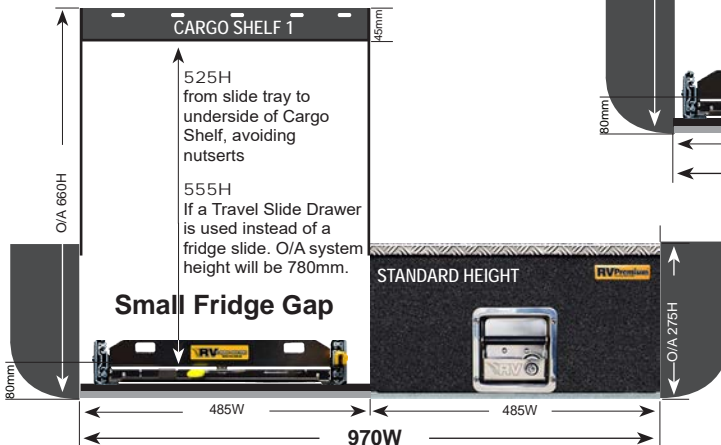

970W Wide Systems

RIGHT:
Standard Height 900W EAC-1 systems suitable for:

- Ford Everest (2015-2021)
- Landrover Discovery 3 & 4
- Mitsubishi Challenger
- Mitsubishi Pajero Sport
- Suzuki Vitara

THIS CONFIGURATION IS ALSO AVAILABLE FOR UTILITIES.

LEFT:
Standard Height 970W EAC-1 systems suitable for:

- Toyota Landcruiser 70 Series
- Toyota Landcruiser 76 Series
- Toyota Prado 95, 120, 150
- Toyota Kluger
- Ford Territory
- Holden Colorado 7
- Isuzu MU-X
- **Nissan Pathfinder (R51)**
- Ford Next-Gen Everest
- Mitsubishi Pajero (N-Series)
- Toyota Fortuner

THIS CONFIGURATION IS ALSO AVAILABLE FOR UTILITIES.