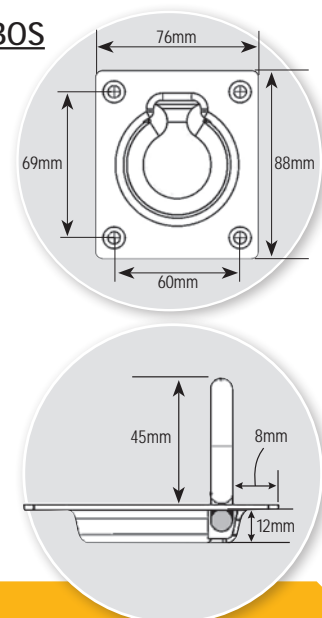

SINGLE DRAWER timber top.
4 TIE DOWNS.

TWIN DRAWER Timber top.
4 TIE DOWNS

TWIN DRAWER Timber top.
6 TIE DOWNS

TWIN DRAWER Timber top.
8 TIE DOWNS

TIE DOWN POINTS & HATCHES – FRIDGE DRAWER COMBOS

Please supply a diagram of your Tie Down requirements IF DIFFERENT TO BELOW. Use these standard fitting positions as a guide.