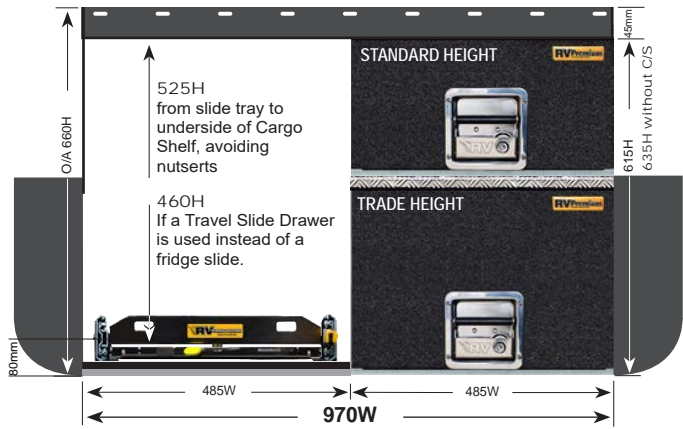

EASY ACCESS COMBO 2 (EAC-2) PRODUCT SPECS

EAC-2 UTES

These Easy Access Combo 2 systems (EAC-2) are based on a Trade Height bottom drawer with Standard Height top drawer OR optional Trade Height Top Drawer (+$110).

RIGHT:
These 970W EAC-2 systems have a Trade Height bottom drawer and Standard Height top drawer. Suitable for:
Mitsubishi MK / ML Triton
Isuzu D-Max Dual Cab
GreatWall V-Series Dual Cab

LEFT:
These 1020W EAC-2 systems have a Trade Height bottom drawer and Standard Height top drawer. Suitable for:
Nissan D22 / D40
Nissan NP300
Ford PX Ranger
Mazda B3000/BT50
Mitsubishi MN / MQ Triton
Toyota Hilux
D-Max