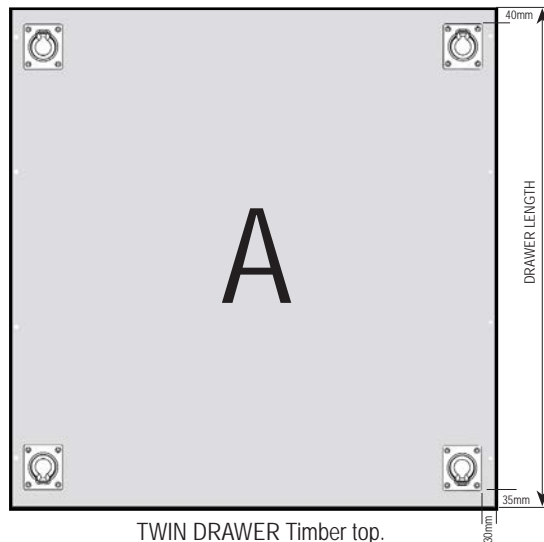

SINGLE DRAWER timber top.
4 TIE DOWNS.

TWIN DRAWER Timber top.
4 TIE DOWNS

TWIN DRAWER Timber top.
6 TIE DOWNS

TWIN DRAWER Timber top.
8 TIE DOWNS

TIE DOWN POINTS & HATCHES – FRIDGE DRAWER COMBOS

Please supply a diagram of your Tie Down requirements IF DIFFERENT TO BELOW. Use these standard fitting positions as a guide.