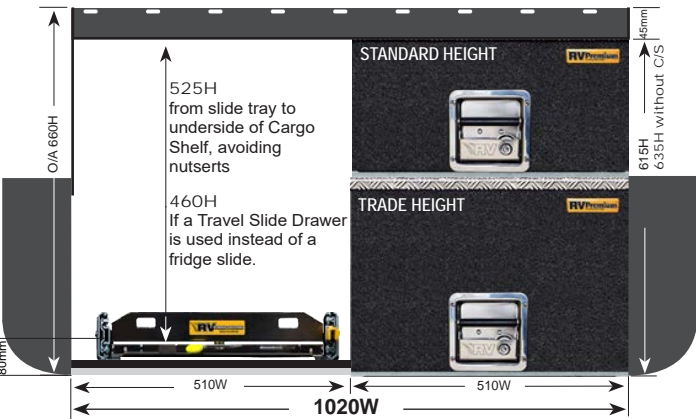

EASY ACCESS COMBO 2 (EAC-2) PRODUCT SPECS

EAC-2 UTES

These Easy Access Combo 2 systems (EAC-2) are based on a Trade Height bottom drawer with Standard Height top drawer OR optional Trade Height Top Drawer (+$110).

RIGHT:
These 970W EAC-2 systems have a Trade Height bottom drawer and Standard Height top drawer. Suitable for:
Mitsubishi MK / ML Triton
Isuzu D-Max Dual Cab
GreatWall V-Series Dual Cab

LEFT:
These 1020W EAC-2 systems have a Trade Height bottom drawer and Standard Height top drawer. Suitable for:
Nissan D22 / D40
Nissan NP300
Ford PX Ranger
Mazda B3000/BT50
Mitsubishi MN / MQ Triton
Toyota Hilux
D-Max