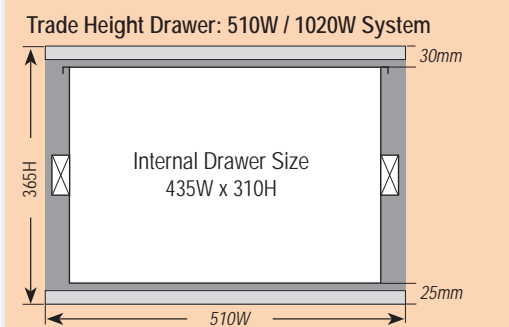

SLIMLINE DRAWER DIMENSIONS

Length	Drawer Unit Dimensions O/A	Single Drawer I/D
PA-S-1	900L x 485W x 100H	810L x 395W x 65H
PA-S-2	900L x 570W x 100H	810L x 480W x 65H
PA-S-3	1000L x 510W x 100H	910L x 420W x 65H
PA-S-4	1000L x 570W x 100H	910L x 480W x 65H