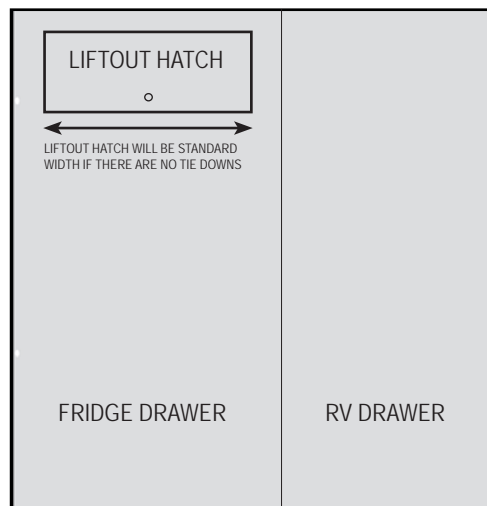

FRIDGE DRAWER COMBO TIMBER TOP WITHOUT TIE DOWNS

EXTRA TIE DOWNS:

- RRP $18.00 supply only • RRP $30.00 fitted

NOTE: TIE DOWN POINTS WILL COME INSTALLED IN THE STANDARD POSITIONS SHOWN BELOW UNLESS OTHERWISE SPECIFIED. A $50 FEE APPLIES TO CUSTOM POSITIONING

BELOW: Examples of STANDARD Tie Down positions. Use these as a guide to assist with your "Specification Plan" when ordering.

BELOW: NO Tie Downs - Liftout hatch behind fridge drawer will be the full width specified.