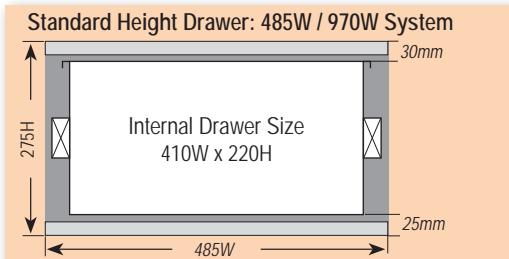

SLIMLINE DRAWER DIMENSIONS

Length	Drawer Unit Dimensions O/A	Single Drawer I/D
PA-S-1	900L x 485W x 100H	810L x 395W x 65H
PA-S-2	900L x 570W x 100H	810L x 480W x 65H
PA-S-3	1000L x 510W x 100H	910L x 420W x 65H
PA-S-4	1000L x 570W x 100H	910L x 480W x 65H