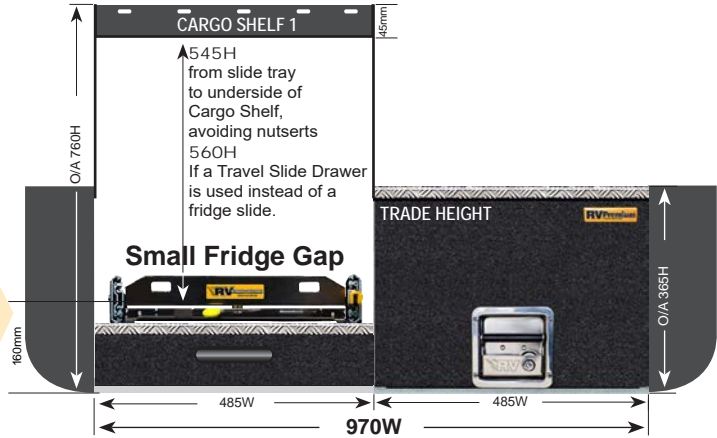

1020W Wide Systems

45H base
Platform 20mm
Rib & Checkerplate 25mm

RIGHT:
These Trade Height 970W EAC-1 systems are suitable for:

- Mitsubishi MK / ML Triton
- Isuzu D-Max Dual Cab
- GreatWall V-Series Dual Cab
- Jeep JK Wrangler 2 Door
- Holden Rodeo