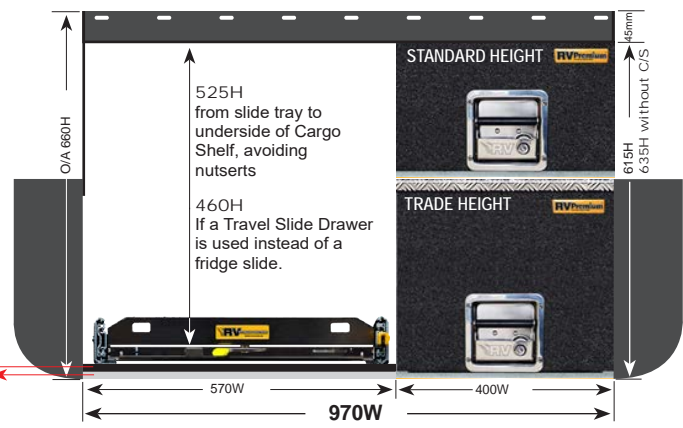

EASY ACCESS COMBO 2 (EAC-2) PRODUCT SPECS

EAC-2 UTES

These Easy Access Combo 2 systems (EAC-2) are based on a Trade Height bottom drawer with Standard Height top drawer OR optional Trade Height Top Drawer (+$110).

RIGHT:
These 970W EAC-2 systems have a Trade Height bottom drawer and Standard Height top drawer. Suitable for:
Mitsubishi MK / ML Triton
Isuzu D-Max Dual Cab
GreatWall V-Series Dual Cab

LEFT:
These 1020W EAC-2 systems have a Trade Height bottom drawer and Standard Height top drawer. Suitable for:
Nissan D22 / D40
Nissan NP300
Ford PX Ranger
Mazda B3000/BT50
Mitsubishi MN / MQ Triton
Toyota Hilux
D-Max