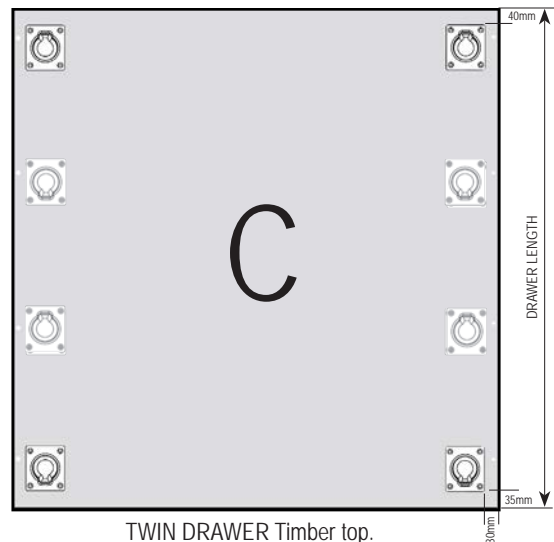

SINGLE DRAWER timber top.
4 TIE DOWNS.

TWIN DRAWER Timber top.
4 TIE DOWNS

TWIN DRAWER Timber top.
6 TIE DOWNS

TWIN DRAWER Timber top.
8 TIE DOWNS

TIE DOWN POINTS & HATCHES – FRIDGE DRAWER COMBOS

Please supply a diagram of your Tie Down requirements IF DIFFERENT TO BELOW. Use these standard fitting positions as a guide.