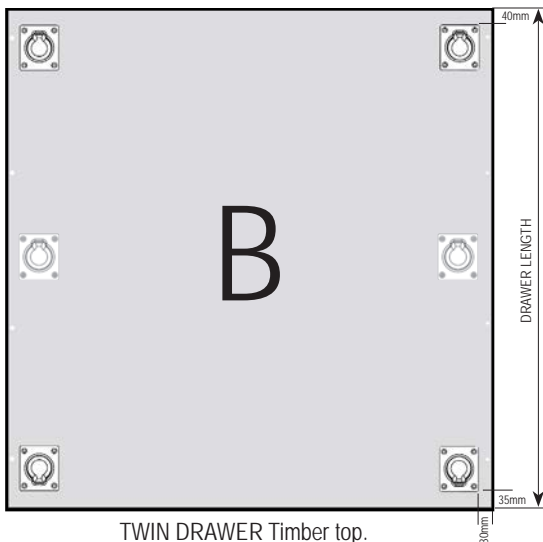

SINGLE DRAWER timber top.
4 TIE DOWNS.

TWIN DRAWER Timber top.
4 TIE DOWNS

TWIN DRAWER Timber top.
6 TIE DOWNS

TWIN DRAWER Timber top.
8 TIE DOWNS

TIE DOWN POINTS & HATCHES – FRIDGE DRAWER COMBOS

Please supply a diagram of your Tie Down requirements IF DIFFERENT TO BELOW. Use these standard fitting positions as a guide.