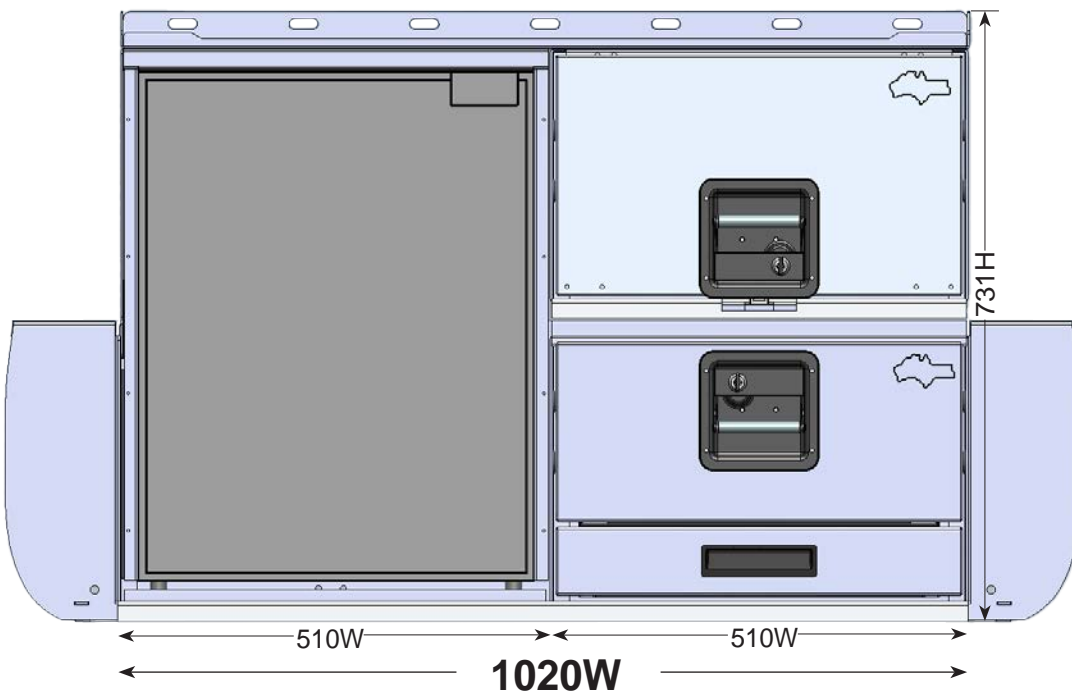

TOURER COMBO

PRODUCT SPECS

TOURER COMBO FOR LISTED WAGONS ONLY

The Tourer Combo system is based on a Slimline Pantry bottom drawer, Standard Height middle drawer AND Trade Height Top Drawer, 85Lt Bushman Upright Fridge and Double Cargo Shelf. **ALSO INCLUDES EXTENSION TABLE AND DRAWER LIDS FOR SLIMLINE & STANDARD DRAWERS**

RIGHT:
This 970W TOURER COMBO system is suitable for:
Toyota Landcruiser 76 Series
Toyota Prado 95 Series
Toyota Prado 120 Series
Toyota Prado 150 Series
(Except ZR 3 Door SWB)

LEFT:
This 1020W TOURER COMBO system is suitable for:
Nissan Patrol GQ
Nissan Patrol GU
Nissan Patrol Y62
Toyota Landcruiser 60 Series
Toyota Landcruiser 80 Series
Toyota Landcruiser 100 Series
Toyota Landcruiser 200 Series
Toyota Landcruiser 300 Series
Ineos Grenadier