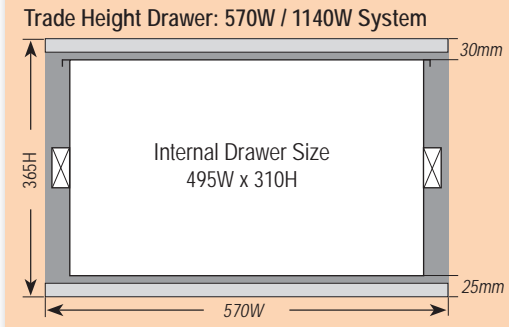

SLIMLINE DRAWER DIMENSIONS

Length	Drawer Unit Dimensions O/A	Single Drawer I/D
PA-S-1	900L x 485W x 100H	810L x 395W x 65H
PA-S-2	900L x 570W x 100H	810L x 480W x 65H
PA-S-3	1000L x 510W x 100H	910L x 420W x 65H
PA-S-4	1000L x 570W x 100H	910L x 480W x 65H