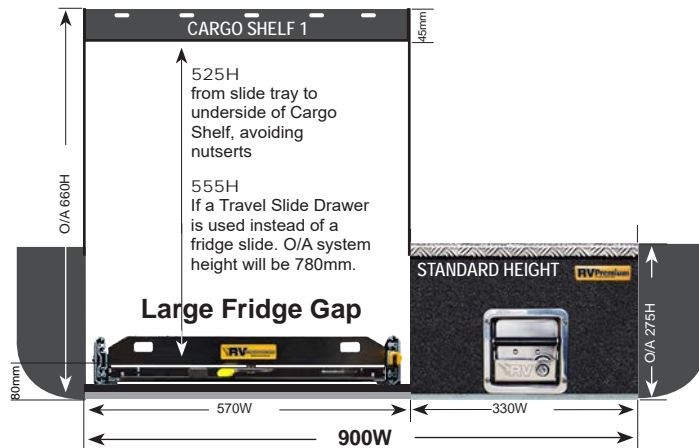

EASY ACCESS COMBO 1 (EAC-1)

PRODUCT SPECS

EAC-1 WAGONS 900W & 970W

These Easy Access Combo 1 systems (EAC-1) are based on a Standard Height system.
Widths available: 900W, 970W or 1020W. NOTE: 1140W not available in wagons.

900mm Wide Systems