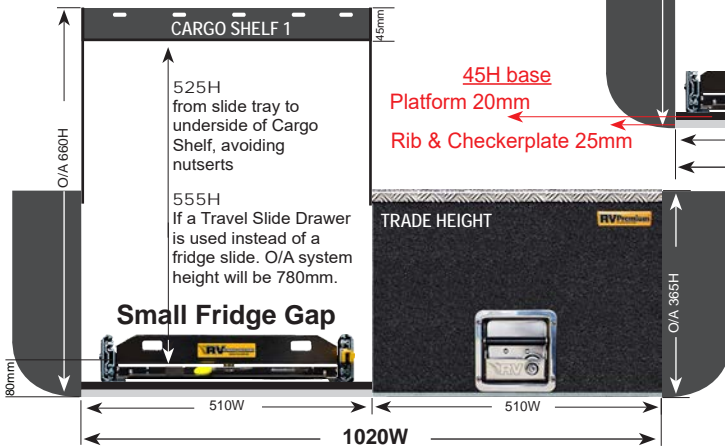

1020W Wide Systems

45H base
Platform 20mm
Rib & Checkerplate 25mm

RIGHT:
These Trade Height 970W EAC-1 systems are suitable for:

- Mitsubishi MK / ML Triton
- Isuzu D-Max Dual Cab
- GreatWall V-Series Dual Cab
- Jeep JK Wrangler 2 Door
- Holden Rodeo