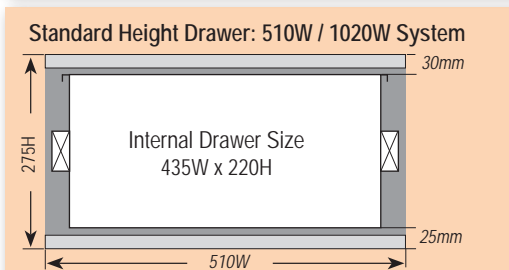

SLIMLINE DRAWER DIMENSIONS

Length	Drawer Unit Dimensions O/A	Single Drawer I/D
PA-S-1	900L x 485W x 100H	810L x 395W x 65H
PA-S-2	900L x 570W x 100H	810L x 480W x 65H
PA-S-3	1000L x 510W x 100H	910L x 420W x 65H
PA-S-4	1000L x 570W x 100H	910L x 480W x 65H