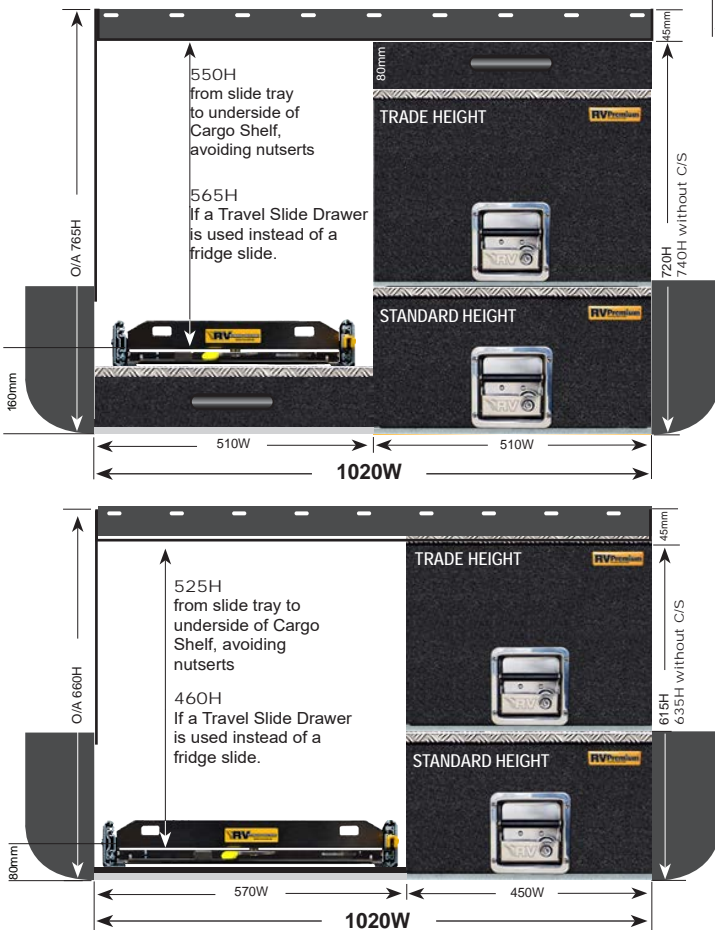

EASY ACCESS COMBO 2 (EAC-2)

PRODUCT SPECS

EAC-2 WAGONS

These Easy Access Combo 2 systems (EAC-2) are based on a Standard Height bottom drawer with Trade Height top drawer OR optional Trade Height Bottom Drawer (+$110).

RIGHT:
These Standard Height 970W EAC-2 systems are suitable for:
Landcruiser 76 Series
Prado 95
Prado 120
Prado 150
Kluger
Territory
Colorado 7
MU-X
Pathfinder

THIS CONFIGURATION IS ALSO AVAILABLE FOR UTILITIES.

LEFT:
These Standard Height 1020W EAC-2 systems are suitable for:
Landcruiser 80 Series
Landcruiser 100 Series
Landcruiser 200 Series
Landcruiser 300 Series
GQ / GU Patrol
Y62 Patrol
D-Max
THIS CONFIGURATION IS ALSO AVAILABLE FOR ALL UTILITIES.