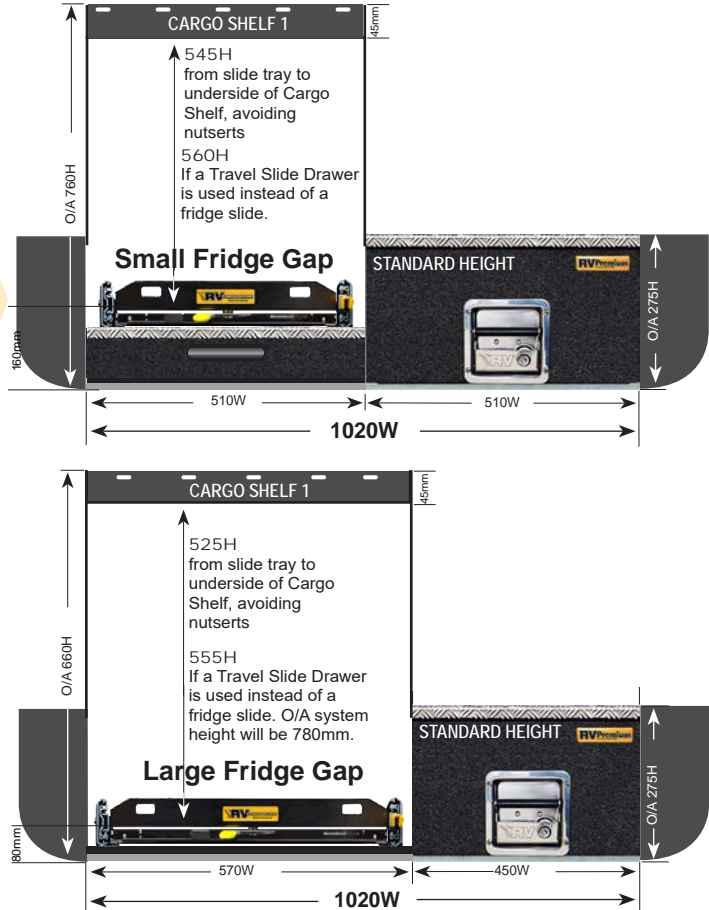

EAC-1 WAGONS - 1020W

These Easy Access Combo 1 systems (EAC-1) are based on a Standard Height system.
Widths available: 900W, 970W or 1020W. NOTE: 1140W not available in wagons.

1020W Wide Systems

RIGHT:
These Standard Height 1020W EAC-1 systems are suitable for:
Toyota Landcruiser 80 Series
Toyota Landcruiser 100 Series
Toyota Landcruiser 200 Series
Toyota Landcruiser 300 Series
Nissan GQ / GU Patrol
Nissan Y62 Patrol

THIS CONFIGURATION IS ALSO AVAILABLE FOR ALL UTILITIES.