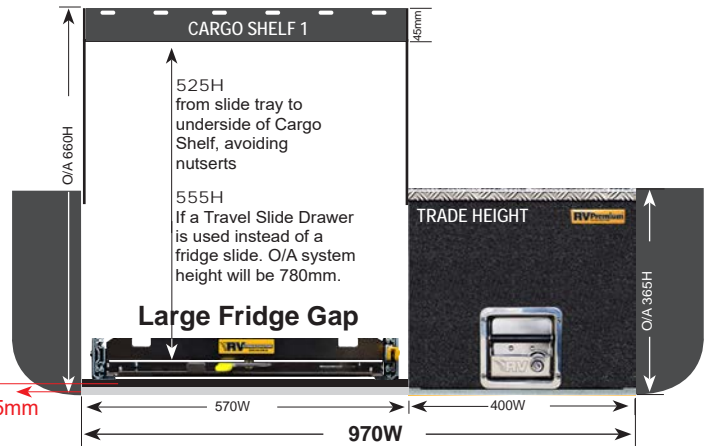

THIS CONFIGURATION IS ALSO AVAILABLE FOR ALL UTILITIES.

EASY ACCESS COMBO 1 (EAC-1)

PRODUCT SPECS

EAC-1 UTES - 970W & 1020W

These Easy Access Combo 1 systems (EAC-1) are based on a Trade Height system.

970W Wide Systems