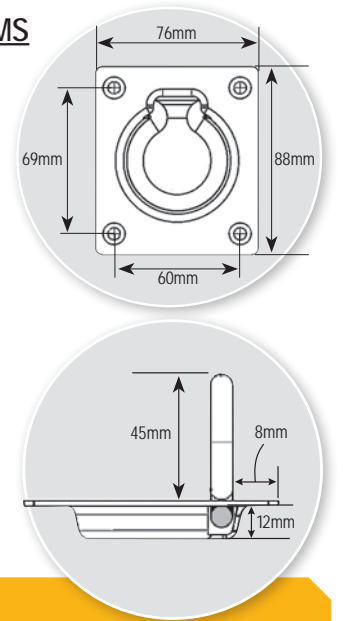

TIE DOWN POINTS – SINGLE AND TWIN DRAWER SYSTEMS

Please supply a diagram of your Tie Down requirements IF DIFFERENT TO BELOW. Use these standard fitting positions as a guide.