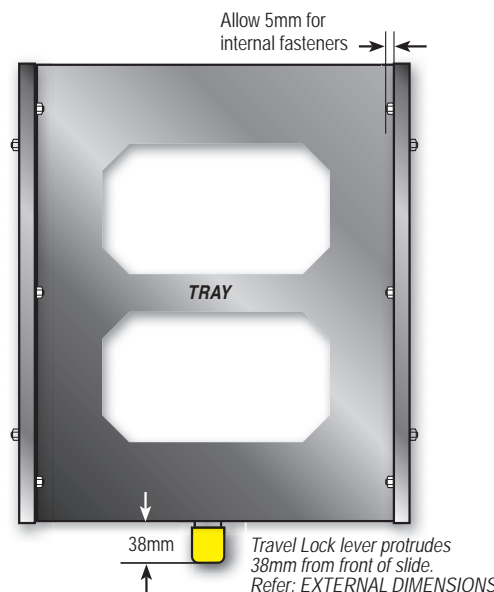

PREMIUM HEAVY DUTY FREE STANDING SLIDES

WEIGHT RATINGS (HEAVY DUTY SLIDES)

Whilst the manufacturers of these runners rate them at 250kg per pair, RV recommend an evenly distributed weight of 100kg on our HD slide units.