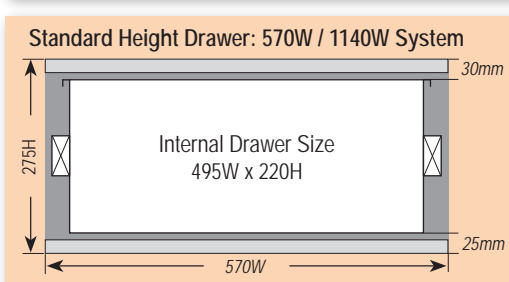

SLIMLINE DRAWER DIMENSIONS

Length	Drawer Unit Dimensions O/A	Single Drawer I/D
PA-S-1	900L x 485W x 100H	810L x 395W x 65H
PA-S-2	900L x 570W x 100H	810L x 480W x 65H
PA-S-3	1000L x 510W x 100H	910L x 420W x 65H
PA-S-4	1000L x 570W x 100H	910L x 480W x 65H