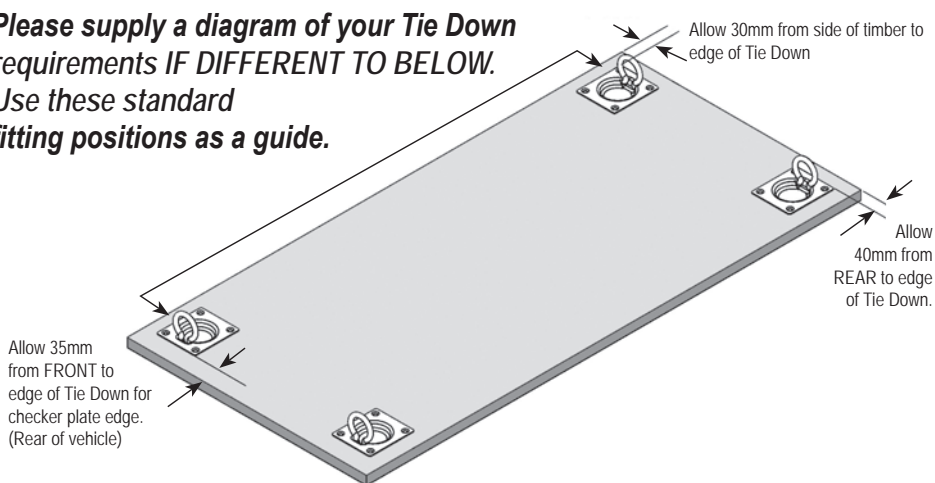

SINGLE DRAWER timber top.
4 TIE DOWNS.

TWIN DRAWER Timber top.
4 TIE DOWNS

TWIN DRAWER Timber top.
6 TIE DOWNS

TWIN DRAWER Timber top.
8 TIE DOWNS

TIE DOWN POINTS & HATCHES – FRIDGE DRAWER COMBOS

Please supply a diagram of your Tie Down requirements IF DIFFERENT TO BELOW. Use these standard fitting positions as a guide.