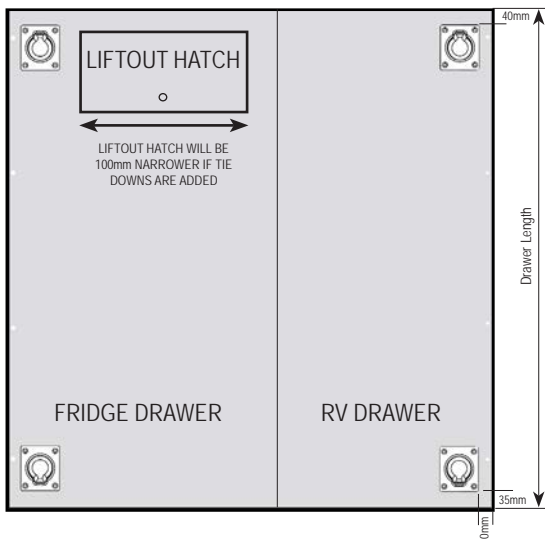

EXTRA TIE DOWNS:

- RRP $18.00 supply only • RRP $30.00 fitted

NOTE: TIE DOWN POINTS WILL COME INSTALLED IN THE STANDARD POSITIONS SHOWN BELOW UNLESS OTHERWISE SPECIFIED. A $50 FEE APPLIES TO CUSTOM POSITIONING

BELOW: Examples of STANDARD Tie Down positions. Use these as a guide to assist with your "Specification Plan" when ordering.

BELOW: NO Tie Downs - Liftout hatch behind fridge drawer will be the full width specified.

FRIDGE DRAWER COMBO TIMBER TOP WITH TIE DOWNS