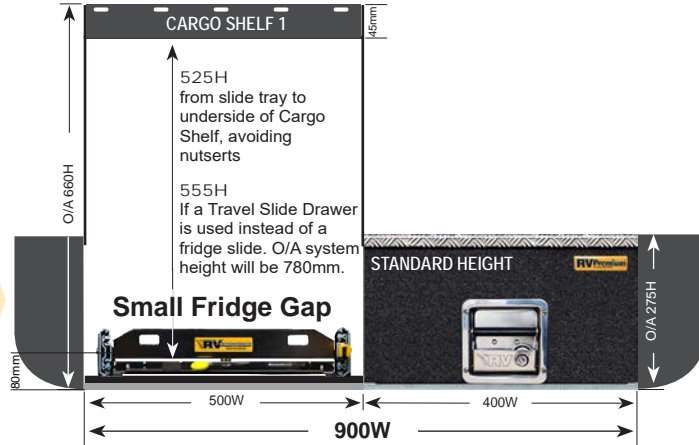

EASY ACCESS COMBO 1 (EAC-1)

PRODUCT SPECS

EAC-1 WAGONS 900W & 970W

These Easy Access Combo 1 systems (EAC-1) are based on a Standard Height system.
Widths available: 900W, 970W or 1020W. NOTE: 1140W not available in wagons.

900mm Wide Systems